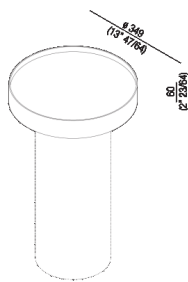

Small table top only to be used with  
 ACOM251  
 ACOM257\_

Sebastian Herkner, 2016

**Finiture**

-  Matt white painted
-  Brushed burnished
-  Satin finish

**Materiali**

-  Stainless steel

Gemma is a program of bathroom complements consisting of containers with or without lid, trays and a small table. The trays/lids are made of stainless steel with satin, brushed burnished or natural satin brass finish. The cylindrical containers in curved multi-layer birch plywood are clad with natural, brown or dark oak, or opaque lacquered white or grey. The top of the small table is also available with opaque white lacquered edge.

Altezza:	6 cm	2" 23/64 inches
Diametro:	34.9 cm	13" 47/64 inches

**Main dimensions**