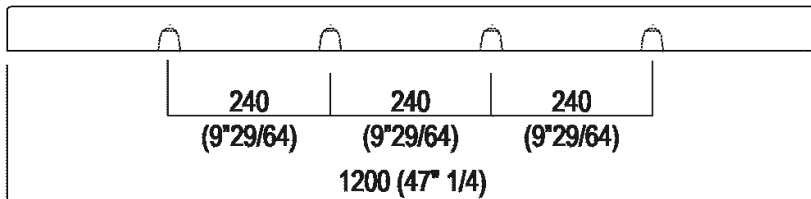

Top without holes

ACER093_

Diego Vencato, Marco Merendi, 2018

Finiture

-  Cementoskin® brick red
-  Cementoskin® coffee
-  Cementoskin® dark grey
-  Cementoskin® green
-  Cementoskin® light grey

Materiali

-  Concrete

Collection produced in Cementoskin® (coloured cement paste), resistant to any kind of dirt with a natural, velvety surface, available in different colours; the elements in the collection can be installed indoors and outdoors. The wall mounted top has no cut out to fit the washbasin. This can be done during installation by the customer. It's mandatory to use the fixing kit (AKIT093P).

Altezza:	6 cm	2" 23/64 inches
Lunghezza:	120 cm	47" 1/4 inches
Peso:	30 kg	66 lbs
Profondità :	50 cm	16" 11/16 inches
Confezione:	60 x 140 x 16 cm	23" 5/8 x 55" 1/8 x 6" 2/8 inches
Peso della confezione:	40 kg	88 lbs

Main dimensions

Installation notes