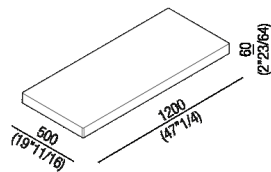

Top without holes

ACER093_

Diego Vencato, Marco Merendi, 2018

Finiture

-  Cementoskin® brick red
-  Cementoskin® coffee
-  Cementoskin® dark grey
-  Cementoskin® green
-  Cementoskin® light grey

Materiali

-  Concrete

Collection produced in Cementoskin® (coloured cement paste), resistant to any kind of dirt with a natural, velvety surface, available in different colours; the elements in the collection can be installed indoors and outdoors. The wall mounted top has no cut out to fit the washbasin. This can be done during installation by the customer. It's mandatory to use the fixing kit (AKIT093P).

Altezza:	6 cm	2" 23/64 inches
Lunghezza:	120 cm	47" 1/4 inches
Peso:	30 kg	66 lbs
Profondità :	50 cm	16" 11/16 inches
Confezione:	60 x 140 x 16 cm	23" 5/8 x 55" 1/8 x 6" 2/8 inches
Peso della confezione:	40 kg	88 lbs

Main dimensions

Installation notes