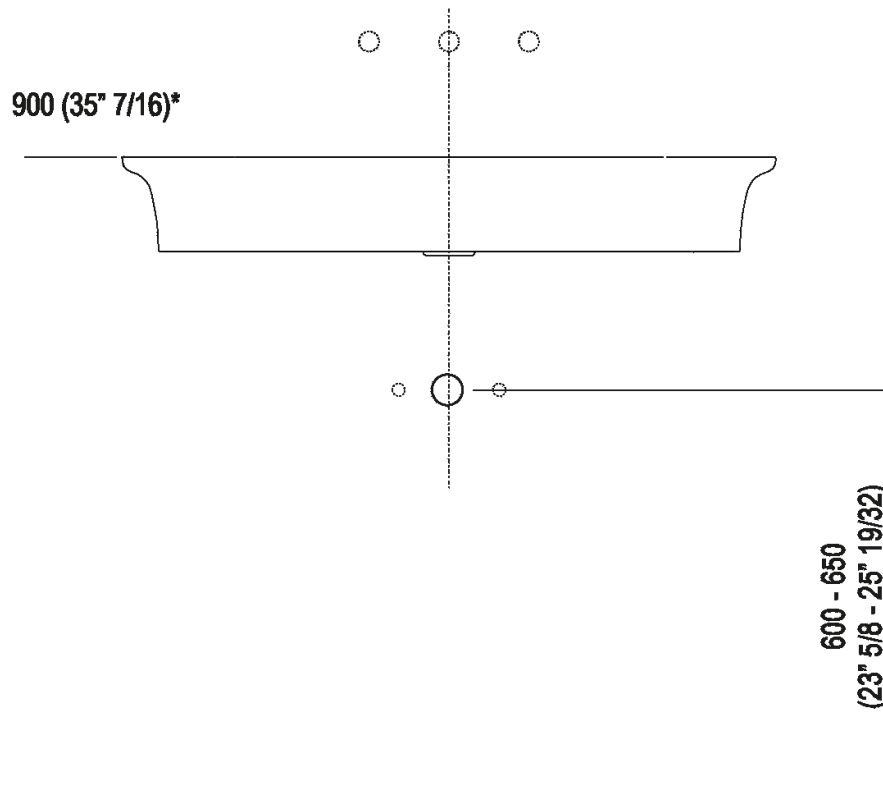

Wall mounted washbasin without tap hole
 ACER10700R_

Benedini Associati, 2014

Washbasin in matt or glossy white Ceramilux®; the matt finish is available in white or two-coloured with soft touch dark grey RAL7021 or light grey RAL7044 exterior, without tap hole, with one or three tap holes.®; Without overflow, fixing kit included.®;The washbasin is available in customized colours (surcharge of 20%).
 ®;The washbasin can be installed on storage units of the Flat XL program with 80 cm length (31" 1/2) and 50 cm (19" 5/8) depth.®;Designed for waste .MET0563.

Finiture

-  Glossy white
-  Matt white
-  Matt white/dark grey
-  Matt white/light grey

Materiali

-  Ceramilux®

Altezza:	13 cm	5" 1/8 inches
Larghezza:	90 cm	35" 3/8 inches
Peso:	18 kg	40 lbs
Profondità :	55 cm	21" 5/8 inches
Confezione:	96 x 63 x 20 cm	37" 51/64 x 24" 51/64 x 7" 7/8 inches
Peso della confezione:	22 kg	48 lbs

Main dimensions

Installation notes

Scarico per sifone a bottiglia
Drain for bottle trap

*h.consigliata / advised h.

Installation notes

Scarico per sifone ad incasso
Drain for concealed waste trap

***h.consigliata / advised h.**

Tap position, recommended height

POSIZIONE RUBINETTERIA / TAP POSITION

Altezza consigliata / Recommended height

Installation notes

Scarico per sifone ad incasso e piletta con canotto fisso
Drain for concealed waste trap with not adjustable pipe