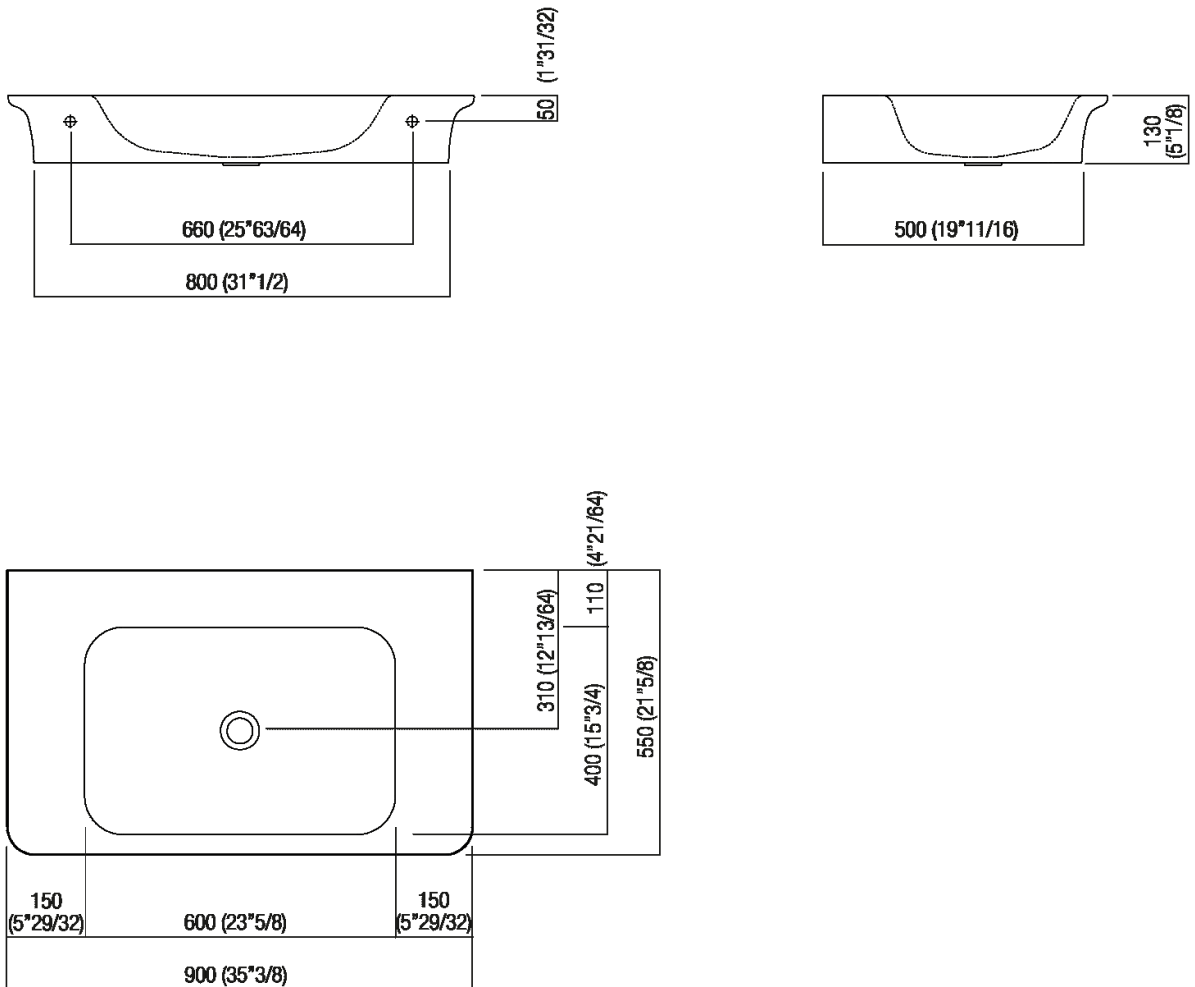

Wall mounted washbasin without tap hole
 ACER10700R_

Benedini Associati, 2014

Washbasin in matt or glossy white Ceramilux®; the matt finish is available in white or two-coloured with soft touch dark grey RAL7021 or light grey RAL7044 exterior, without tap hole, with one or three tap holes.®; Without overflow, fixing kit included.®;The washbasin is available in customized colours (surcharge of 20%).
 ®;The washbasin can be installed on storage units of the Flat XL program with 80 cm length (31" 1/2) and 50 cm (19" 5/8) depth.®;Designed for waste .MET0563.

Finiture

-  Glossy white
-  Matt white
-  Matt white/dark grey
-  Matt white/light grey

Materiali

-  Ceramilux®

Altezza:	13 cm	5" 1/8 inches
Larghezza:	90 cm	35" 3/8 inches
Peso:	18 kg	40 lbs
Profondità :	55 cm	21" 5/8 inches
Confezione:	96 x 63 x 20 cm	37" 51/64 x 24" 51/64 x 7" 7/8 inches
Peso della confezione:	22 kg	48 lbs

Main dimensions

Installation notes

Scarico per sifone a bottiglia
Drain for bottle trap

*h.consigliata / advised h.

Installation notes

Scarico per sifone ad incasso
Drain for concealed waste trap

***h.consigliata / advised h.**

Tap position, recommended height

POSIZIONE RUBINETTERIA / TAP POSITION

Altezza consigliata / Recommended height

Installation notes

Scarico per sifone ad incasso e piletta con canotto fisso
Drain for concealed waste trap with not adjustable pipe