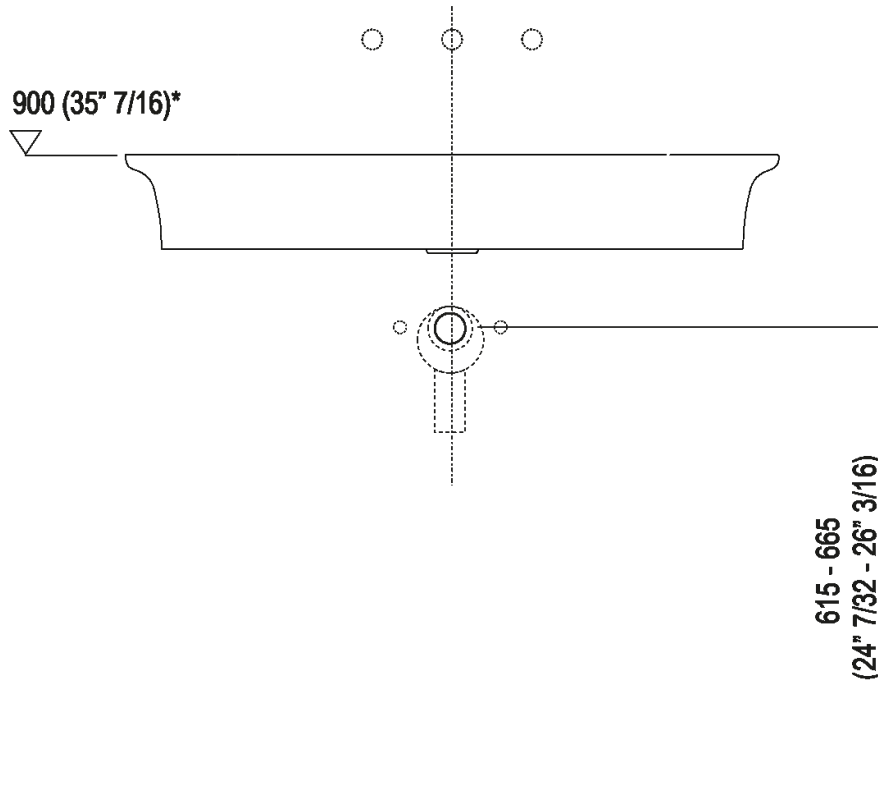

Wall mounted washbasin without tap hole
 ACER10700R_

Benedini Associati, 2014

Washbasin in matt or glossy white Ceramilux®; the matt finish is available in white or two-coloured with soft touch dark grey RAL7021 or light grey RAL7044 exterior, without tap hole, with one or three tap holes.®; Without overflow, fixing kit included.®;The washbasin is available in customized colours (surcharge of 20%).
 ®;The washbasin can be installed on storage units of the Flat XL program with 80 cm length (31" 1/2) and 50 cm (19" 5/8) depth.®;Designed for waste .MET0563.

Finiture

-  Glossy white
-  Matt white
-  Matt white/dark grey
-  Matt white/light grey

Materiali

-  Ceramilux®

Altezza:	13 cm	5" 1/8 inches
Larghezza:	90 cm	35" 3/8 inches
Peso:	18 kg	40 lbs
Profondità :	55 cm	21" 5/8 inches
Confezione:	96 x 63 x 20 cm	37" 51/64 x 24" 51/64 x 7" 7/8 inches
Peso della confezione:	22 kg	48 lbs

Main dimensions

Installation notes

Scarico per sifone a bottiglia
Drain for bottle trap

*h.consigliata / advised h.

Installation notes

Scarico per sifone ad incasso
Drain for concealed waste trap

***h.consigliata / advised h.**

Tap position, recommended height

POSIZIONE RUBINETTERIA / TAP POSITION

Altezza consigliata / Recommended height

Installation notes

Scarico per sifone ad incasso e piletta con canotto fisso
Drain for concealed waste trap with not adjustable pipe