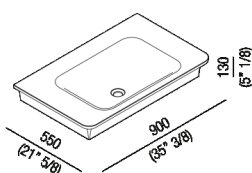

Wall mounted washbasin without tap hole
 ACER10700R_

Benedini Associati, 2014

Washbasin in matt or glossy white Ceramilux®; the matt finish is available in white or two-coloured with soft touch dark grey RAL7021 or light grey RAL7044 exterior, without tap hole, with one or three tap holes.®; Without overflow, fixing kit included.®;The washbasin is available in customized colours (surcharge of 20%).
 ®;The washbasin can be installed on storage units of the Flat XL program with 80 cm length (31" 1/2) and 50 cm (19" 5/8) depth.®;Designed for waste .MET0563.

Finiture

-  Glossy white
-  Matt white
-  Matt white/dark grey
-  Matt white/light grey

Materiali

-  Ceramilux®

Altezza:	13 cm	5" 1/8 inches
Larghezza:	90 cm	35" 3/8 inches
Peso:	18 kg	40 lbs
Profondità :	55 cm	21" 5/8 inches
Confezione:	96 x 63 x 20 cm	37" 51/64 x 24" 51/64 x 7" 7/8 inches
Peso della confezione:	22 kg	48 lbs