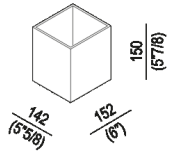

Large / high box  
 ALEG527GR

Benedini Associati, 2011

Countertop or drawer accessories.

**Finiture**

Painted grey

**Materiali**

Wood

Countertop or drawer accessory, for insertion in the containers in the Flat XL and Evoluzione ranges. In solid ash with grey lacquered open-pore finish. The various boxes can be positioned individually or placed in various positions in the tray.

Altezza:	15 cm
Larghezza:	15.2 cm
Profondità :	14.2 cm