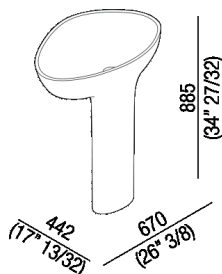

Pedestal washbasin with waste, fitted for wall drain
 ACER1099M_

Benedini Associati, 2014

Independent washbasin in Cristalplant®
 biobased or marble.

Shaped washbasin in white Cristalplant® biobased or in white Carrara marble, in grey Carnico marble, in black Marquina marble, in green Alpi marble or in dark Emperador marble without tap hole, free flow, including installation kit. The washbasin is attached to the floor by a metal plate. The washbasin is fixed to the floor by a metal plate. The wall mounted version is furnished with a rear slot for the water connections. Waste included, with plug flush with the washbasin's inner surface in the same finish like the washbasin.

Finiture

-  White
-  White Carrara
-  Grey Carnico
-  Black Marquina
-  Green Alpi
-  Dark Emperador

Altezza:	88.5 cm	34" 27/32 inches
Larghezza:	67 cm	26" 3/8 inches
Peso:	36 kg	79 lbs
Profondità :	44.2 cm	17" 13/32 inches
Confezione:	77 x 55 x 98 cm	30" 3/8 x 21" 5/8 x 38" 5/8 inches
Peso della confezione:	40 kg	88 lbs

Note: The washbasin is also available in stone or marble types on demand. Price to be calculated. The above measurements refer to the Cristalplant® biobased version, for the marble version the measurements are: Weight: 101 lbsPackaging: 30" 3/8 x 21" 5/8 x 38" 5/8Gross weight: 194 lbs

Materiali

-  Cristalplant® biobased
-  Marble

Main dimensions

Installation notes

		A	B
FEZ2	APEZ004	260 (35"7/16)	70 (2"3/4)
	ARUB146	260 (35"7/16)	70 (2"3/4)
MEMORY	AMEM323	290 (11"27/64)	40 (1"37/64)
	ARUB1092	290 (11"27/64)	40 (1"37/64)
SEN	ASEN0962N	190 (7"31/64)	70 (2"3/4)
SQUARE	ARUB1096	190 (7"31/64)	70 (2"3/4)
	ARUB1020*	190 (7"31/64)	70 (2"3/4)