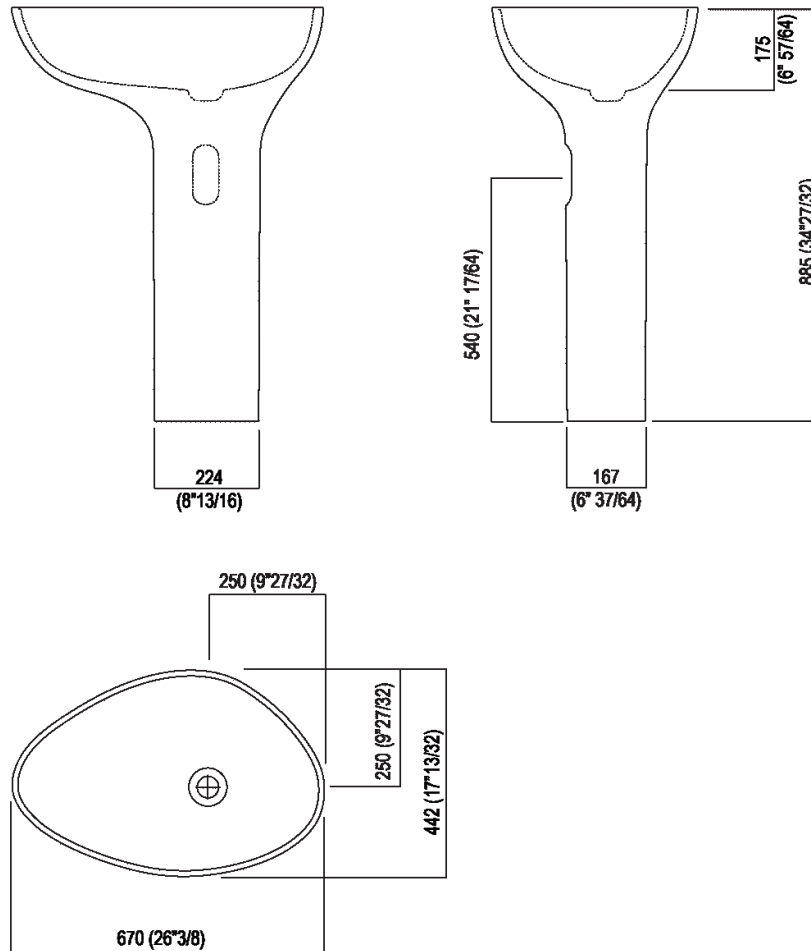

Pedestal washbasin with waste, fitted for wall drain
 ACER1099M_

Benedini Associati, 2014

Independent washbasin in Cristalplant®
 biobased or marble.

Shaped washbasin in white Cristalplant® biobased or in white Carrara marble, in grey Carnico marble, in black Marquina marble, in green Alpi marble or in dark Emperador marble without tap hole, free flow, including installation kit. The washbasin is attached to the floor by a metal plate. The washbasin is fixed to the floor by a metal plate. The wall mounted version is furnished with a rear slot for the water connections. Waste included, with plug flush with the washbasin's inner surface in the same finish like the washbasin.

Finiture

-  White
-  White Carrara
-  Grey Carnico
-  Black Marquina
-  Green Alpi
-  Dark Emperador

Altezza:	88.5 cm	34" 27/32 inches
Larghezza:	67 cm	26" 3/8 inches
Peso:	36 kg	79 lbs
Profondità :	44.2 cm	17" 13/32 inches
Confezione:	77 x 55 x 98 cm	30" 3/8 x 21" 5/8 x 38" 5/8 inches
Peso della confezione:	40 kg	88 lbs

Note: The washbasin is also available in stone or marble types on demand. Price to be calculated. The above measurements refer to the Cristalplant® biobased version, for the marble version the measurements are: Weight: 101 lbsPackaging: 30" 3/8 x 21" 5/8 x 38" 5/8Gross weight: 194 lbs

Materiali

-  Cristalplant® biobased
-  Marble

Main dimensions

Installation notes

		A	B
FEZ2	APEZ004	260 (35"7/16)	70 (2"3/4)
	ARUB146	260 (35"7/16)	70 (2"3/4)
MEMORY	AMEM323	290 (11"27/64)	40 (1"37/64)
	ARUB1092	290 (11"27/64)	40 (1"37/64)
SEN	ASEN0962N	190 (7"31/64)	70 (2"3/4)
SQUARE	ARUB1096	190 (7"31/64)	70 (2"3/4)
	ARUB1020*	190 (7"31/64)	70 (2"3/4)