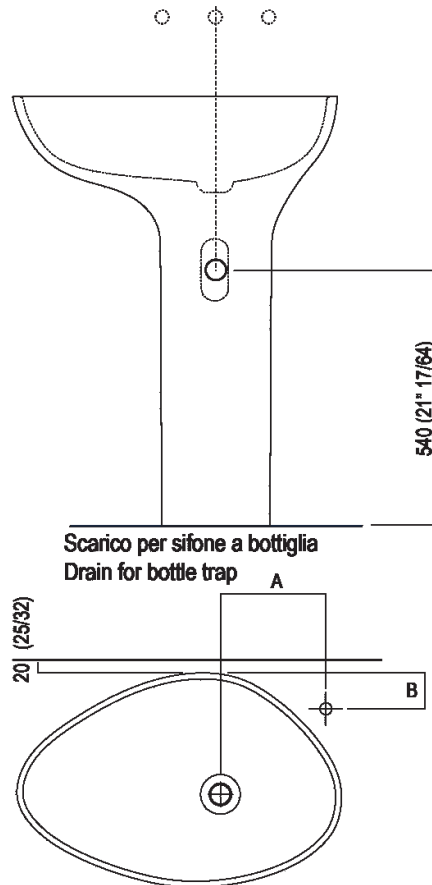

Finiture

-  White
-  White Carrara
-  Grey Carnico
-  Black Marquina
-  Green Alpi
-  Dark Emperador

Altezza:	88.5 cm	34" 27/32 inches
Larghezza:	67 cm	26" 3/8 inches
Peso:	36 kg	79 lbs
Profondità :	44.2 cm	17" 13/32 inches
Confezione:	77 x 55 x 98 cm	30" 3/8 x 21" 5/8 x 38" 5/8 inches
Peso della confezione:	40 kg	88 lbs

Note: The washbasin is also available in stone or marble types on demand. Price to be calculated. The above measurements refer to the Cristalplant® biobased version, for the marble version the measurements are: Weight: 101 lbsPackaging: 30" 3/8 x 21" 5/8 x 38" 5/8Gross weight: 194 lbs

Materiali

-  Cristalplant® biobased
-  Marble

Main dimensions

Installation notes

		A	B
FEZ2	APEZ004	260 (35"7/16)	70 (2"3/4)
	ARUB146	260 (35"7/16)	70 (2"3/4)
MEMORY	AMEM323	290 (11"27/64)	40 (1"37/64)
	ARUB1092	290 (11"27/64)	40 (1"37/64)
SEN	ASEN0962N	190 (7"31/64)	70 (2"3/4)
SQUARE	ARUB1096	190 (7"31/64)	70 (2"3/4)
	ARUB1020*	190 (7"31/64)	70 (2"3/4)

*ad esaurimento / while stocks last

Tap position, recommended height

POSIZIONE RUBINETTERIA / TAP POSITION

Altezza consigliata / Recommended height