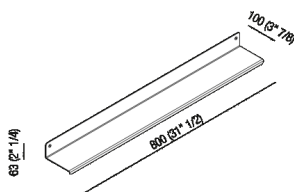

Shelf 80 cm (31" 1/2)
 AMC20922_

Konstantin Grcic, 2018

Shelves made of stainless steel suitable for outdoor ambiances.

Shelf realized in polished stainless steel, satin with polished edges or with opaque black finish (RAL9005).

Altezza:	6.3 cm	2" 1/4 inches
Lunghezza:	80 cm	31" 1/2 inches
Profondità :	10 cm	3" 7/8 inches

Note: Fixing kit included. Accessories are wall mounted by means of screws and wall plugs. Minimum order quantity: 4 pieces for any combination of item and finish. For smaller quantities, add 20% surcharge.

Finiture

-  Matt black painted
-  Polished
-  Satin finish

Materiali

-  Stainless steel

Main dimensions