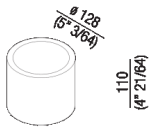

Container ø 128 mm (5" 35/64)
ACOM253_

Sebastian Herkner, 2016

The cylindrical containers in curved multi-layer birch plywood are clad with natural, brown or dark oak, or opaque acquered white or grey.

Altezza: 11 cm 4" 21/64 inches

Diametro: 12.8 cm 5" 35/64 inches

Finiture

-  Brown oak
-  Dark oak
-  Natural oak
-  Painted grey
-  White painted

Materiali

-  Wood

Main dimensions