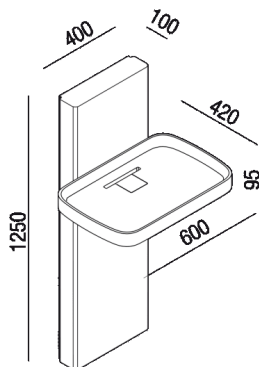

Washbasin support column h 1250 mm (49" 7/32)

ACER092_+ ACER095 _+ AKIT094C

Diego Vencato, Marco Merendi, 2018

Finiture

-  Cementoskin® brick red
-  Cementoskin® coffee
-  Cementoskin® dark grey
-  Cementoskin® green
-  Cementoskin® light grey

Materiali

-  Concrete

Collection produced in Cementoskin® (coloured cement paste), resistant to any kind of dirt with a natural, velvety surface, available in different colours; the elements in the collection can be installed indoors and outdoors. The column which supports the washbasin is fitted with indents on the rear which allow customization of tap. The column and washbasin are fixed to the wall using the dedicated (AKIT094C). There is no free-standing version available.

Altezza:	125 cm	49" 7/32 inches
Larghezza:	40 cm	15" 3/4 inches
Peso:	28 kg	62 lbs
Profondità :	10 cm	3" 15/16 inches
Confezione:	57 x 160 x 30 cm	22" 4/8 x 63" x 11" 6/8 inches
Peso della confezione:	55 kg	121 lbs

Main dimensions

Main dimensions: rear view