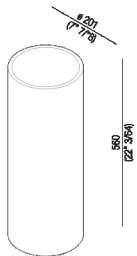

Container ø 203 mm (7" 63/64) or base for small table (small table total height 580 mm - 22" 53/64)
 ACOM251_

Sebastian Herkner, 2016

Containers extras with lids that also act as trays.

Finiture

-  Brown oak
-  Dark oak
-  Natural oak
-  Painted grey
-  White painted

Materiali

-  Wood

Gemma is a program of bathroom complements consisting of containers with or without lid, trays and a small table. The trays/lids are made of stainless steel with satin, brushed burnished or natural satin brass finish. The cylindrical containers in curved multi-layer birch plywood are clad with natural, brown or dark oak, or opaque lacquered white or grey. The top of the small table is also available with opaque white lacquered edge.

Altezza:	56 cm	22" 3/64 inches
Diametro:	20.1 cm	7" 7/8 inches

Main dimensions