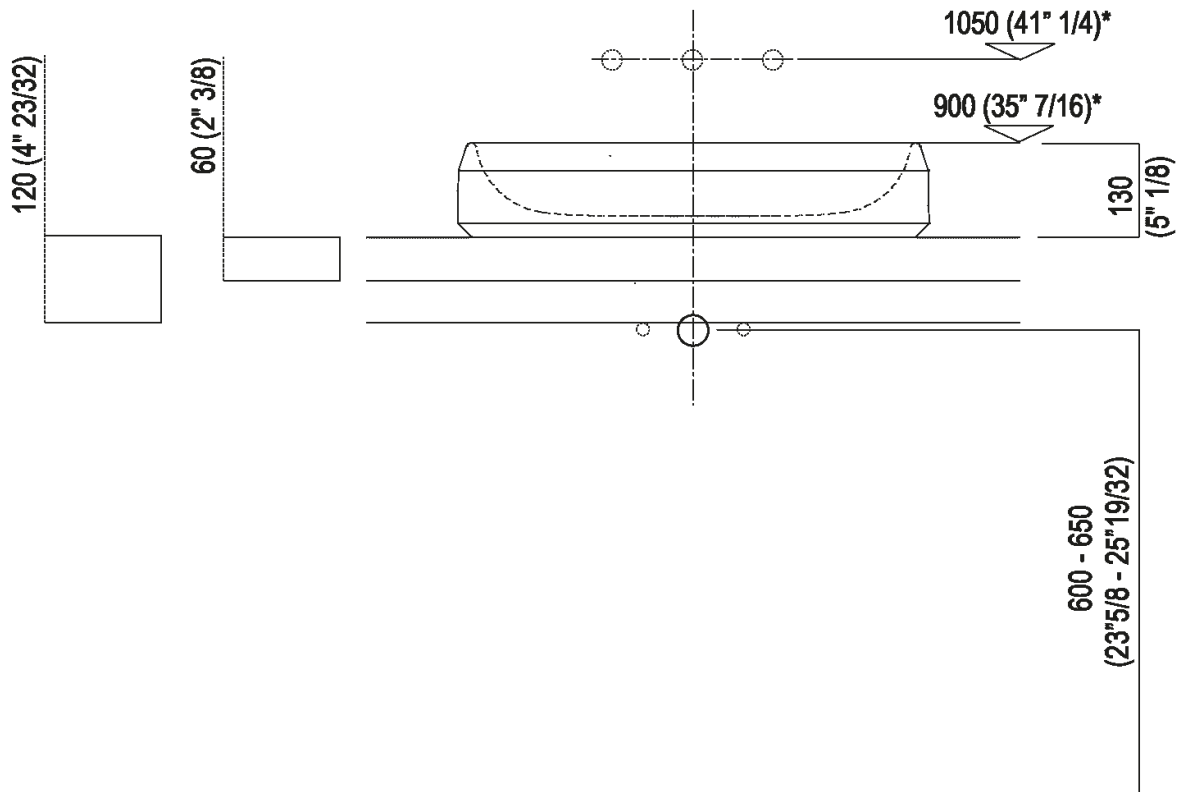

Materiali

-  Cristalplant® biobased
-  Marble

Altezza:	13 cm	5" 1/8 inches
Larghezza:	64.9 cm	25" 35/64 inches
Peso:	16 kg	35 lbs
Profondità :	46.9 cm	18" 15/32 inches
Confezione:	71 x 53 x 23 cm	27" 61/64 x 2" 55/64 x 9" 1/16 inches
Peso della confezione:	20 kg	44 lbs

 Weight: 43 kg - 95 lbs
 Packaging: 71 x 53 x 23 cm - 27" 61/64 x 2" 55/64 x 9" 1/16
 Gross weight: 53 kg - 115 lbs

Main dimensions - Cristalplant® biobased

Main dimensions - marble

Installation notes: on self-bearing countertop

***h.consigliata / advised h.**

Holes for countertop washbasins and top mounted taps for top

PIANO cm 50 / COUNTERTOP cm 50

Posizione standard per rubinetto su piano
Standard position for top mounted tap