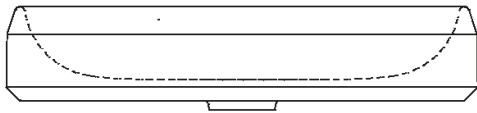

Materiali

-  Cristalplant® biobased
-  Marble

Altezza:	13 cm	5" 1/8 inches
Larghezza:	64.9 cm	25" 35/64 inches
Peso:	16 kg	35 lbs
Profondità :	46.9 cm	18" 15/32 inches
Confezione:	71 x 53 x 23 cm	27" 61/64 x 2" 55/64 x 9" 1/16 inches
Peso della confezione:	20 kg	44 lbs

Note: The washbasins can be delivered also in Calacatta Vagli and violet Calacatta marble or in stone on demand, price to be calculated.
The above measurements refer to the Cristalplant® biobased version, for the marble version the measurements are:

 Weight: 43 kg - 95 lbs
 Packaging: 71 x 53 x 23 cm - 27" 61/64 x 2" 55/64 x 9" 1/16
 Gross weight: 53 kg - 115 lbs

Main dimensions - Cristalplant® biobased

Main dimensions - marble

Installation notes: on self-bearing countertop