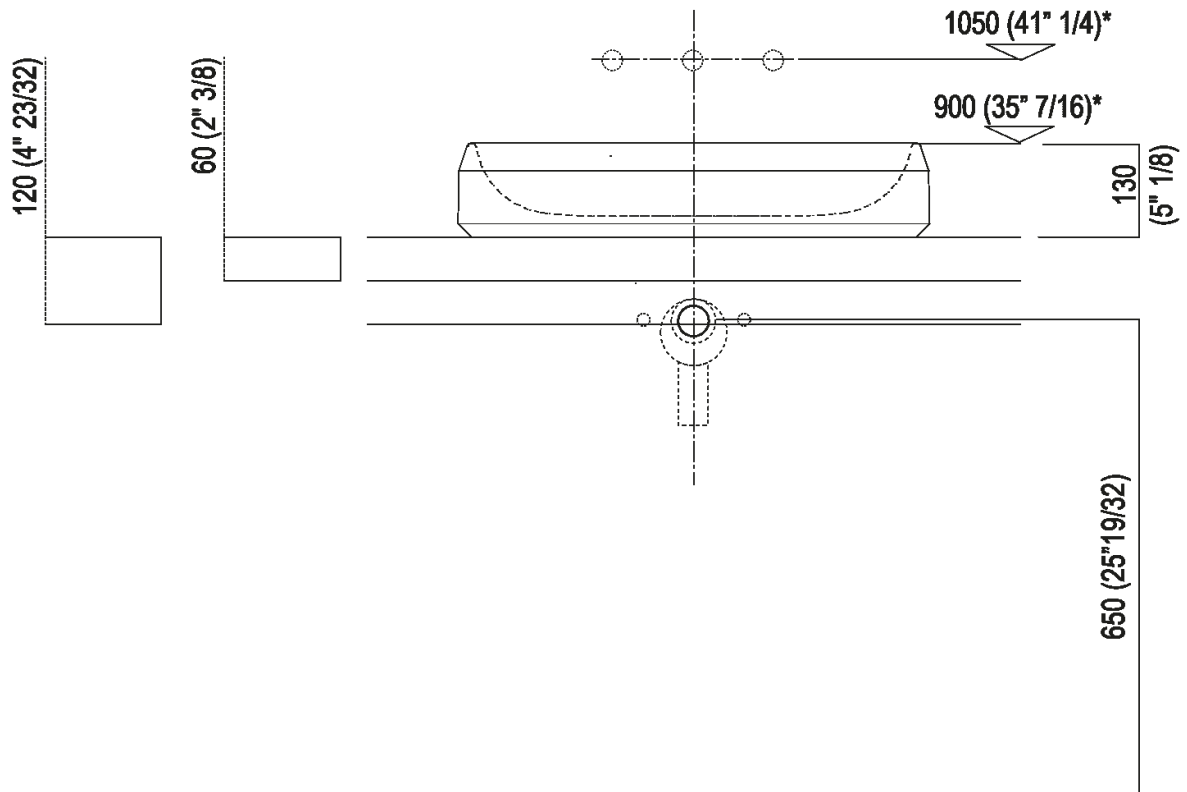

Installation notes: on self-bearing countertop

Scarico per sifone ad incasso
Drain for concealed waste trap

*h.consigliata / advised h.