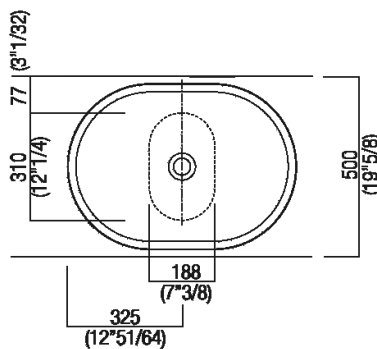

 Weight: 43 kg - 95 lbs
 Packaging: 71 x 53 x 23 cm - 27" 61/64 x 2" 55/64 x 9" 1/16
 Gross weight: 53 kg - 115 lbs

Main dimensions - Cristalplant® biobased

Main dimensions - marble

Installation notes: on self-bearing countertop

Scarico per sifone a bottiglia o ad incasso
Drain for bottle trap or concealed waste trap

*h.consigliata / advised h.

Installation notes: on casing H 20 cm Lato

Scarico per sifone a bottiglia
Drain for bottle trap

***h.consigliata / advised h.**

Holes for countertop washbasins and top mounted taps for top

PIANO cm 50 / COUNTERTOP cm 50

Posizione standard per rubinetto su piano
Standard position for top mounted tap

Posizione standard per rubinetto a parete
Standard position for wall mounted tap

Posizione speciale per rubinetto Sen a parete e Square con bocca curva
Special position for wall mounted tap Sen and Square white curved spout