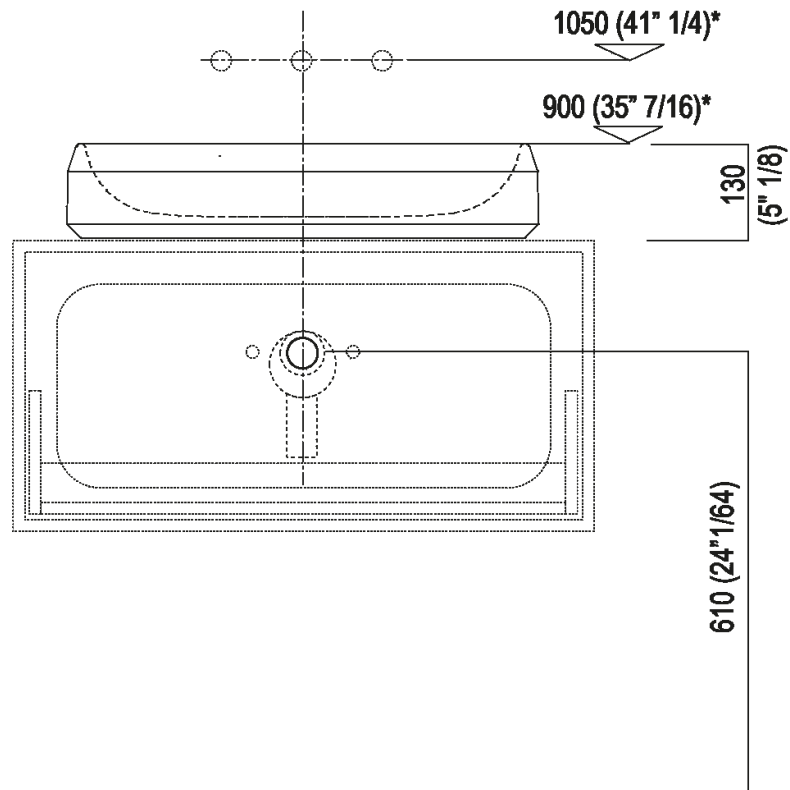

 Weight: 43 kg - 95 lbs
 Packaging: 71 x 53 x 23 cm - 27" 61/64 x 2" 55/64 x 9" 1/16
 Gross weight: 53 kg - 115 lbs

Main dimensions - Cristalplant® biobased

Main dimensions - marble

Installation notes: on self-bearing countertop

Installation notes: on countertop to be resede on cabinets

Scarico per sifone a bottiglia e ad incasso
Drain for bottle trap and concealed waste trap

*h.consigliata / advised h.

Installation notes: on casing H 40 cm Lato

Scarico per sifone a bottiglia o ad incasso
Drain for bottle trap or concealed waste trap

*h.consigliata / advised h.

Installation notes: on casing H 20 cm Lato

Scarico per sifone a bottiglia
Drain for bottle trap

***h.consigliata / advised h.**

Holes for countertop washbasins and top mounted taps for top

PIANO cm 50 / COUNTERTOP cm 50

Posizione standard per rubinetto su piano
Standard position for top mounted tap