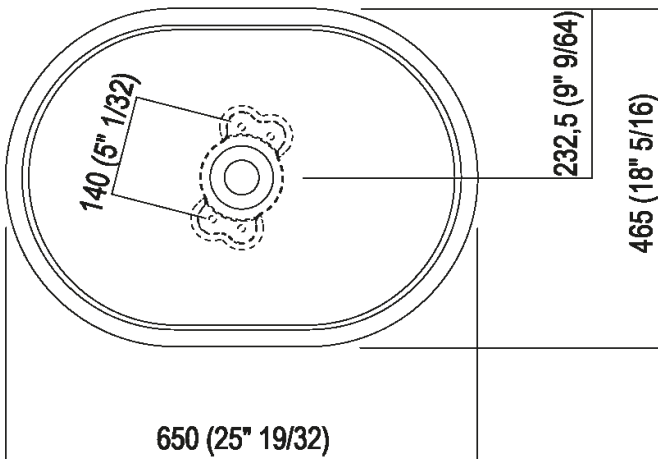

Materiali

-  Cristalplant® biobased
-  Marble

Altezza:	13 cm	5" 1/8 inches
Larghezza:	64.9 cm	25" 35/64 inches
Peso:	16 kg	35 lbs
Profondità :	46.9 cm	18" 15/32 inches
Confezione:	71 x 53 x 23 cm	27" 61/64 x 2" 55/64 x 9" 1/16 inches
Peso della confezione:	20 kg	44 lbs

Note: The washbasins can be delivered also in Calacatta Vagli and violet Calacatta marble or in stone on demand, price to be calculated.
The above measurements refer to the Cristalplant® biobased version, for the marble version the measurements are:

 Weight: 43 kg - 95 lbs
 Packaging: 71 x 53 x 23 cm - 27" 61/64 x 2" 55/64 x 9" 1/16
 Gross weight: 53 kg - 115 lbs

Main dimensions - Cristalplant® biobased

Main dimensions - marble

Installation notes: on self-bearing countertop

***h.consigliata / advised h.**

Holes for countertop washbasins and top mounted taps for top

PIANO cm 50 / COUNTERTOP cm 50

Posizione standard per rubinetto su piano
Standard position for top mounted tap