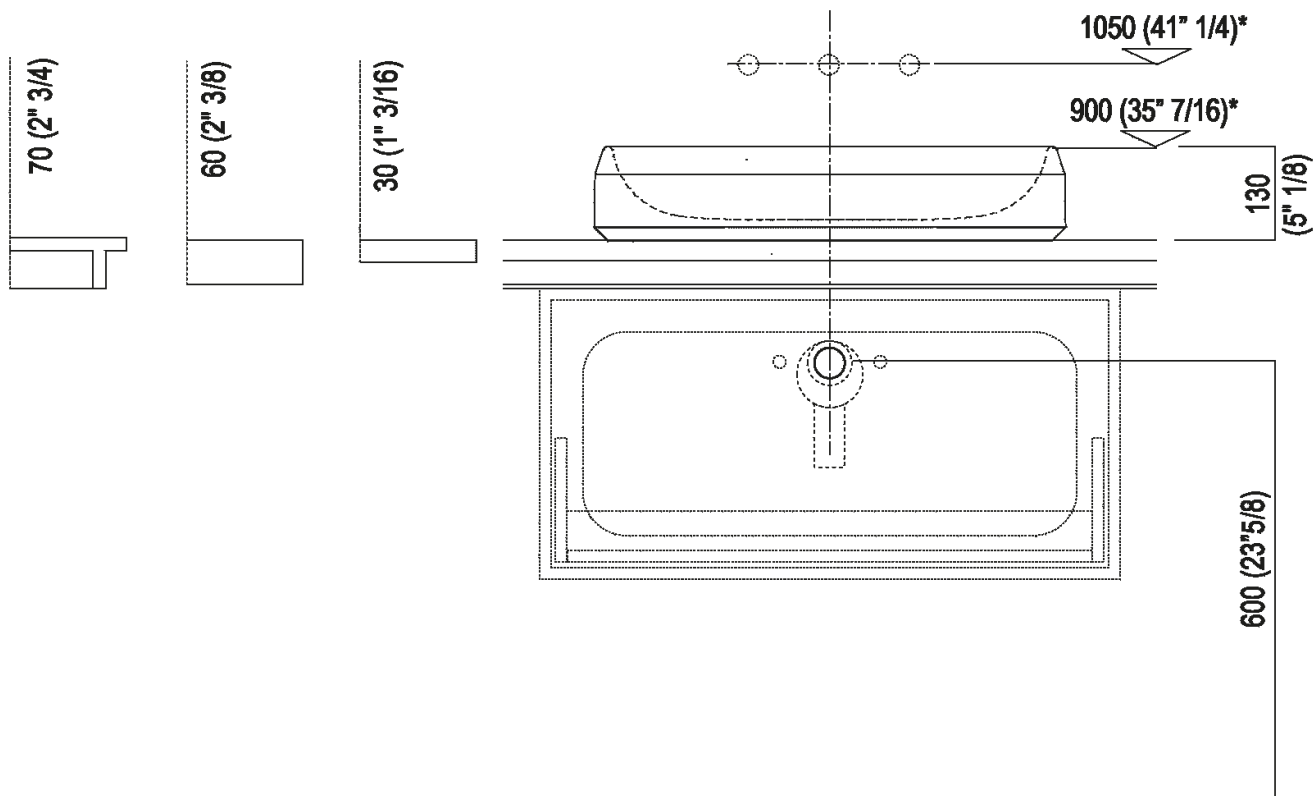

Installation notes: on countertop to be resede on cabinets

Scarico per sifone a bottiglia e ad incasso
Drain for bottle trap and concealed waste trap

*h.consigliata / advised h.