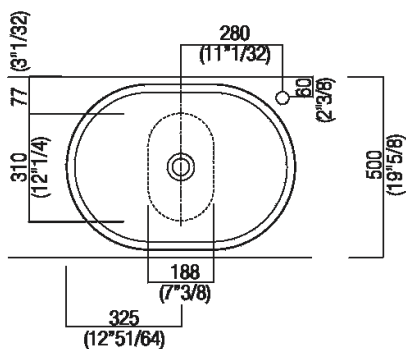

 Weight: 43 kg - 95 lbs
 Packaging: 71 x 53 x 23 cm - 27" 61/64 x 2" 55/64 x 9" 1/16
 Gross weight: 53 kg - 115 lbs

Main dimensions - Cristalplant® biobased

Main dimensions - marble

Installation notes: on self-bearing countertop

Installation notes: on countertop to be resede on cabinets

Scarico per sifone a bottiglia e ad incasso
Drain for bottle trap and concealed waste trap

*h.consigliata / advised h.

Installation notes: on casing H 40 cm Lato

Scarico per sifone a bottiglia o ad incasso
Drain for bottle trap or concealed waste trap

*h.consigliata / advised h.

Installation notes: on casing H 20 cm Lato

Scarico per sifone a bottiglia
Drain for bottle trap

***h.consigliata / advised h.**

Holes for countertop washbasins and top mounted taps for top

PIANO cm 50 / COUNTERTOP cm 50

Posizione standard per rubinetto su piano
Standard position for top mounted tap