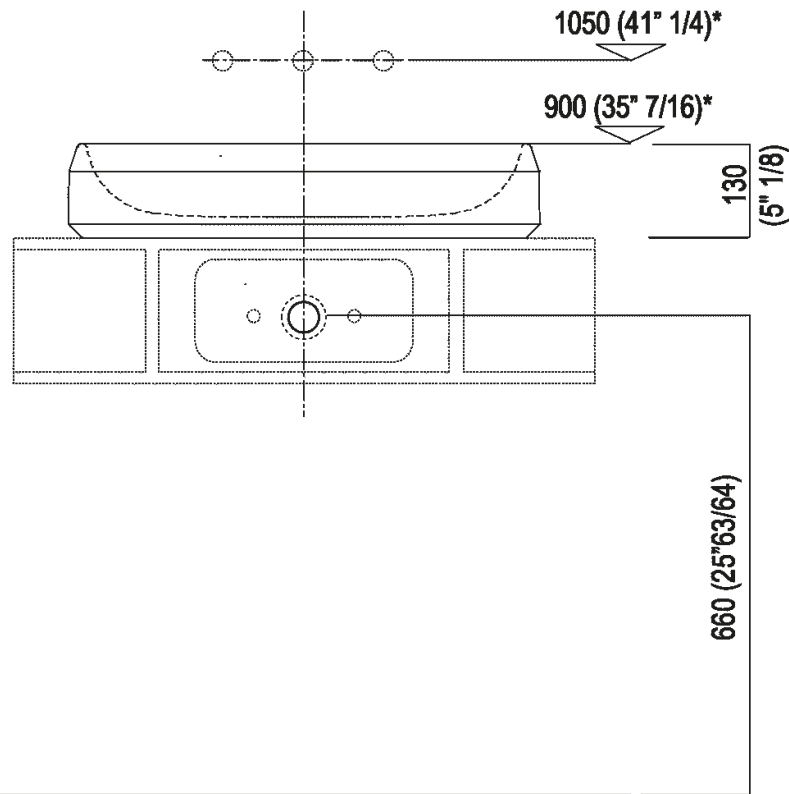

 Weight: 43 kg - 95 lbs
 Packaging: 71 x 53 x 23 cm - 27" 61/64 x 2" 55/64 x 9" 1/16
 Gross weight: 53 kg - 115 lbs

Main dimensions - Cristalplant® biobased

Main dimensions - marble

Installation notes: on self-bearing countertop

Installation notes: on countertop to be resede on cabinets

Scarico per sifone a bottiglia e ad incasso
Drain for bottle trap and concealed waste trap

*h.consigliata / advised h.

Installation notes: on casing H 40 cm Lato

Scarico per sifone a bottiglia o ad incasso
Drain for bottle trap or concealed waste trap

*h.consigliata / advised h.

Installation notes: on casing H 20 cm Lato

Scarico per sifone a bottiglia
Drain for bottle trap

***h.consigliata / advised h.**

Holes for countertop washbasins and top mounted taps for top

PIANO cm 50 / COUNTERTOP cm 50

Posizione standard per rubinetto su piano
Standard position for top mounted tap