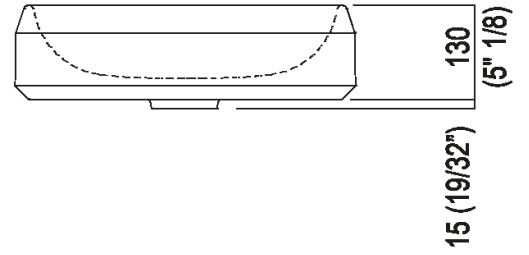

Materiali

-  Cristalplant® biobased
-  Marble

Altezza:	13 cm	5" 1/8 inches
Larghezza:	64.9 cm	25" 35/64 inches
Peso:	16 kg	35 lbs
Profondità :	46.9 cm	18" 15/32 inches
Confezione:	71 x 53 x 23 cm	27" 61/64 x 2" 55/64 x 9" 1/16 inches
Peso della confezione:	20 kg	44 lbs

Note: The washbasins can be delivered also in Calacatta Vagli and violet Calacatta marble or in stone on demand, price to be calculated.
The above measurements refer to the Cristalplant® biobased version, for the marble version the measurements are:

 Weight: 43 kg - 95 lbs
 Packaging: 71 x 53 x 23 cm - 27" 61/64 x 2" 55/64 x 9" 1/16
 Gross weight: 53 kg - 115 lbs

Main dimensions - Cristalplant® biobased

Main dimensions - marble

Installation notes: on self-bearing countertop