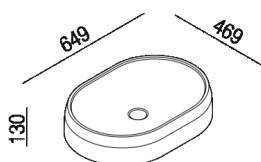

Oval over countertop washbasin
ACER1074_

Patricia Urquiola, 2017

Over countertop washbasin, round or oval, in
Cristalplant® biobased.