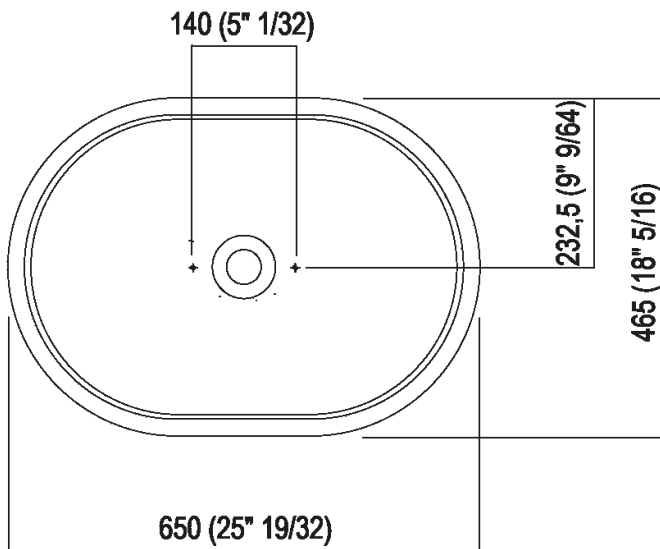

Materiali

-  Cristalplant® biobased
-  Marble

Altezza:	13 cm	5" 1/8 inches
Larghezza:	64.9 cm	25" 35/64 inches
Peso:	16 kg	35 lbs
Profondità :	46.9 cm	18" 15/32 inches
Confezione:	71 x 53 x 23 cm	27" 61/64 x 2" 55/64 x 9" 1/16 inches
Peso della confezione:	20 kg	44 lbs

 Weight: 43 kg - 95 lbs
 Packaging: 71 x 53 x 23 cm - 27" 61/64 x 2" 55/64 x 9" 1/16
 Gross weight: 53 kg - 115 lbs

Main dimensions - Cristalplant® biobased

Main dimensions - marble

Installation notes: on self-bearing countertop

***h.consigliata / advised h.**

Holes for countertop washbasins and top mounted taps for top

PIANO cm 50 / COUNTERTOP cm 50

Posizione standard per rubinetto su piano
Standard position for top mounted tap