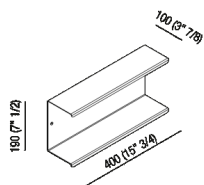

Double shelf 40 cm (15" 3/4)
 AMC20923_

Konstantin Grcic, 2018

Shelves made of stainless steel suitable for outdoor ambiances.

Finiture

-  Matt black painted
-  Polished
-  Satin finish

Materiali

-  Stainless steel

Double shelf realized in polished stainless steel, satin with polished edges or with opaque black finish (RAL9005).

Altezza:	19 cm	7" 1/2 inches
Lunghezza:	40 cm	15" 3/4 inches
Profondità :	10 cm	3" 7/8 inches

Main dimensions