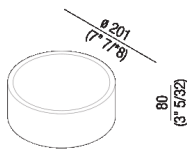

Container ø 201 mm (7" 7/8)  
ACOM252\_

Sebastian Herkner, 2016

The cylindrical containers in curved multi-layer birch plywood are clad with natural, brown or dark oak, or opaque lacquered white or grey.

Altezza: 8 cm 3" 5/32 inches

Diametro: 20.1 cm 7" 7/8 inches

#### Materiali

-  Wood

---

Main dimensions