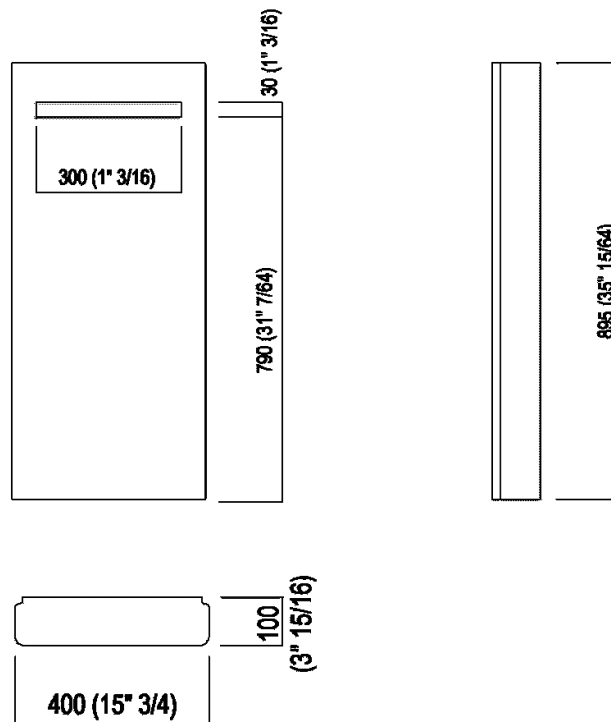

Washbasin support column h 825 mm (32" 31/64)

ACER092_+ACER096_+AKIT094C

Diego Vencato, Marco Merendi, 2018

Collection produced in Cementoskin® (coloured cement paste), resistant to any kind of dirt with a natural, velvety surface, available in different colours; the elements in the collection can be installed indoors and outdoors. The column which supports the washbasin is fitted with indents on the rear which allow customization of tap. The column and washbasin are fixed to the wall using the dedicated (AKIT094C). There is no free-standing version available.

Altezza:	89.5 cm	35" 15/64 inches
Larghezza:	40 cm	15" 3/4 inches
Peso:	20 kg	44 lbs
Profondità :	10 cm	3" 15/16 inches
Confezione:	57 x 160 x 30 cm	22" 4/8 x 63" x 11" 6/8 inches
Peso della confezione:	47 kg	104 lbs

Finiture

-  Cementoskin® brick red
-  Cementoskin® coffee
-  Cementoskin® dark grey
-  Cementoskin® green
-  Cementoskin® light grey

Materiali

-  Concrete

Main dimensions

Main dimensions: rear view