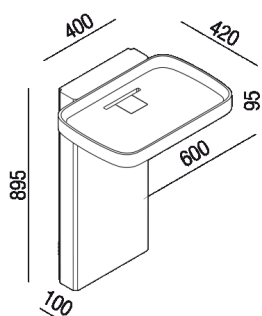

Washbasin support column h 825 mm (32" 31/64)

ACER092_+ACER096_+AKIT094C

Diego Vencato, Marco Merendi, 2018

Collection produced in Cementoskin® (coloured cement paste), resistant to any kind of dirt with a natural, velvety surface, available in different colours; the elements in the collection can be installed indoors and outdoors. The column which supports the washbasin is fitted with indents on the rear which allow customization of tap. The column and washbasin are fixed to the wall using the dedicated (AKIT094C). There is no free-standing version available.

Altezza:	89.5 cm	35" 15/64 inches
Larghezza:	40 cm	15" 3/4 inches
Peso:	20 kg	44 lbs
Profondità :	10 cm	3" 15/16 inches
Confezione:	57 x 160 x 30 cm	22" 4/8 x 63" x 11" 6/8 inches
Peso della confezione:	47 kg	104 lbs