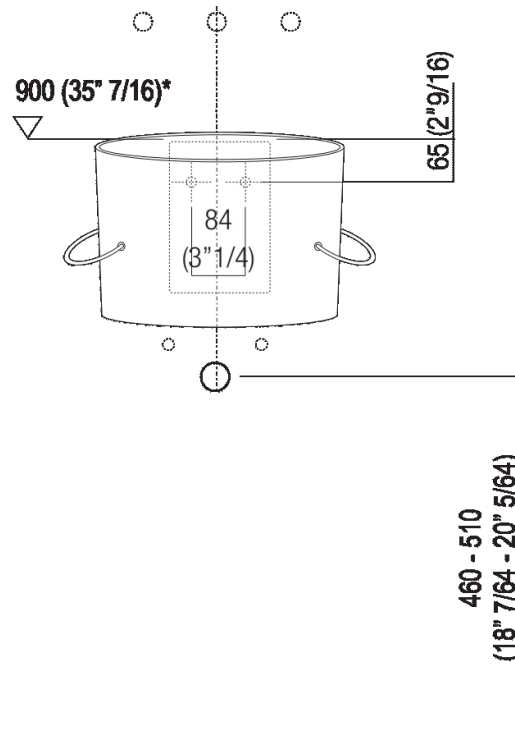

Independent washbasin with tap hole
 ACER0740NR_

Fabio Bortolani, Ermanno Righi, 2000

White ceramic washbasin with lateral towel rails.

Finiture

White

Materiali

Fire clay

Circular washbasin in white fire clay without tap hole, without overflow, complete with fixing kit. Designed to take waste .MET0563. Supplied with lateral towel holders in stainless steel cable sheathed in matt white, black or transparent plastic.

Altezza:	33.5 cm	13" 1/4 inches
Larghezza:	40.5 cm	15" 15/16 inches
Peso:	10 kg	22 lbs
Profondità :	49 cm	19" 1/4 inches
Confezione:	46 x 47 x 32 cm	18" 1/8 x 18" 4/8 x 12" 5/8 inches
Peso della confezione:	12 kg	26 lbs

Main dimensions

Installation notes

Scarico per sifone a bottiglia
Drain for bottle trap

*h.consigliata / advised h.

Installation notes

Scarico per sifone ad incasso
Drain for concealed waste trap

*h.consigliata / advised h.

Tap position, recommended height

POSIZIONE RUBINETTERIA / TAP POSITION

Altezza consigliata / Recommended height

Installation notes

Scarico per sifone ad incasso e piletta con canotto fisso
Drain for concealed waste trap with not adjustable pipe