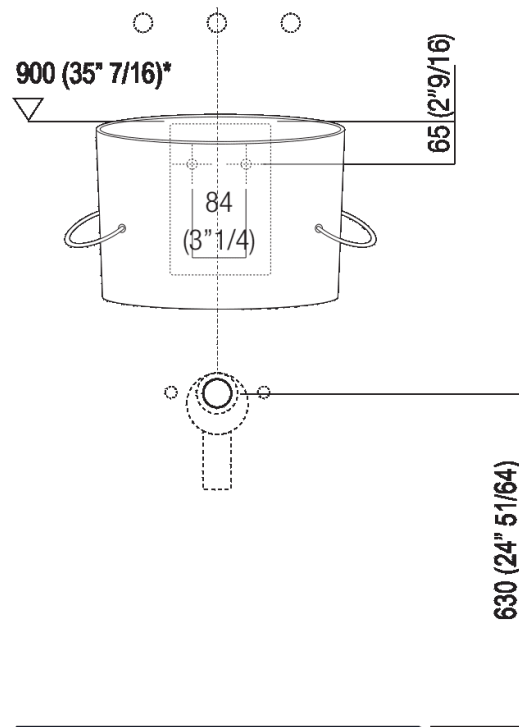

Independent washbasin with tap hole
 ACER0740NR_

Fabio Bortolani, Ermanno Righi, 2000

White ceramic washbasin with lateral towel rails.

Finiture

White

Materiali

Fire clay

Circular washbasin in white fire clay without tap hole, without overflow, complete with fixing kit. Designed to take waste .MET0563. Supplied with lateral towel holders in stainless steel cable sheathed in matt white, black or transparent plastic.

Altezza:	33.5 cm	13" 1/4 inches
Larghezza:	40.5 cm	15" 15/16 inches
Peso:	10 kg	22 lbs
Profondità :	49 cm	19" 1/4 inches
Confezione:	46 x 47 x 32 cm	18" 1/8 x 18" 4/8 x 12" 5/8 inches
Peso della confezione:	12 kg	26 lbs

Main dimensions

Installation notes

Scarico per sifone a bottiglia
Drain for bottle trap

*h.consigliata / advised h.

Installation notes

Scarico per sifone ad incasso
Drain for concealed waste trap

*h.consigliata / advised h.

Tap position, recommended height

POSIZIONE RUBINETTERIA / TAP POSITION

Altezza consigliata / Recommended height

Installation notes

Scarico per sifone ad incasso e piletta con canotto fisso
Drain for concealed waste trap with not adjustable pipe