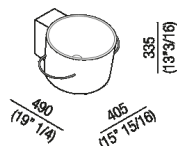

Independent washbasin with tap hole
 ACER0740NR_

Fabio Bortolani, Ermanno Righi, 2000

White ceramic washbasin with lateral towel rails.

Finiture

White

Materiali

Fire clay

Circular washbasin in white fire clay without tap hole, without overflow, complete with fixing kit. Designed to take waste .MET0563. Supplied with lateral towel holders in stainless steel cable sheathed in matt white, black or transparent plastic.

Altezza:	33.5 cm	13" 1/4 inches
Larghezza:	40.5 cm	15" 15/16 inches
Peso:	10 kg	22 lbs
Profondità :	49 cm	19" 1/4 inches
Confezione:	46 x 47 x 32 cm	18" 1/8 x 18" 4/8 x 12" 5/8 inches
Peso della confezione:	12 kg	26 lbs

Main dimensions

Installation notes

Scarico per sifone a bottiglia
Drain for bottle trap

*h.consigliata / advised h.

Installation notes

Scarico per sifone ad incasso
Drain for concealed waste trap

*h.consigliata / advised h.

Tap position, recommended height

POSIZIONE RUBINETTERIA / TAP POSITION

Altezza consigliata / Recommended height

Installation notes

Scarico per sifone ad incasso e piletta con canotto fisso
Drain for concealed waste trap with not adjustable pipe