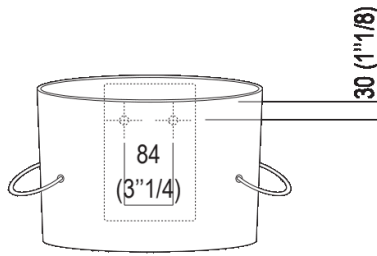

Independent washbasin with tap hole
 ACER0740NR_

Fabio Bortolani, Ermanno Righi, 2000

White ceramic washbasin with lateral towel rails.

Finiture

White

Materiali

Fire clay

Circular washbasin in white fire clay without tap hole, without overflow, complete with fixing kit. Designed to take waste .MET0563. Supplied with lateral towel holders in stainless steel cable sheathed in matt white, black or transparent plastic.

Altezza:	33.5 cm	13" 1/4 inches
Larghezza:	40.5 cm	15" 15/16 inches
Peso:	10 kg	22 lbs
Profondità :	49 cm	19" 1/4 inches
Confezione:	46 x 47 x 32 cm	18" 1/8 x 18" 4/8 x 12" 5/8 inches
Peso della confezione:	12 kg	26 lbs

Main dimensions

Installation notes

Scarico per sifone a bottiglia
Drain for bottle trap

*h.consigliata / advised h.

Installation notes

Scarico per sifone ad incasso
Drain for concealed waste trap

*h.consigliata / advised h.