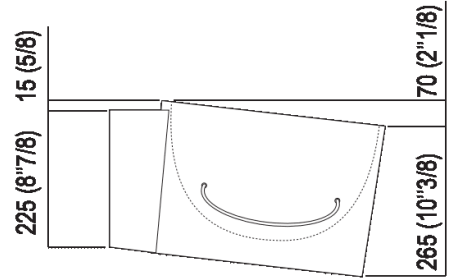

Independent washbasin with tap hole
 ACER0740NR_

Fabio Bortolani, Ermanno Righi, 2000

White ceramic washbasin with lateral towel rails.

Finiture

White

Materiali

Fire clay

Circular washbasin in white fire clay without tap hole, without overflow, complete with fixing kit. Designed to take waste .MET0563. Supplied with lateral towel holders in stainless steel cable sheathed in matt white, black or transparent plastic.

Altezza:	33.5 cm	13" 1/4 inches
Larghezza:	40.5 cm	15" 15/16 inches
Peso:	10 kg	22 lbs
Profondità :	49 cm	19" 1/4 inches
Confezione:	46 x 47 x 32 cm	18" 1/8 x 18" 4/8 x 12" 5/8 inches
Peso della confezione:	12 kg	26 lbs

Main dimensions

Installation notes

Scarico per sifone a bottiglia
Drain for bottle trap

*h.consigliata / advised h.

Installation notes

Scarico per sifone ad incasso
Drain for concealed waste trap

*h.consigliata / advised h.