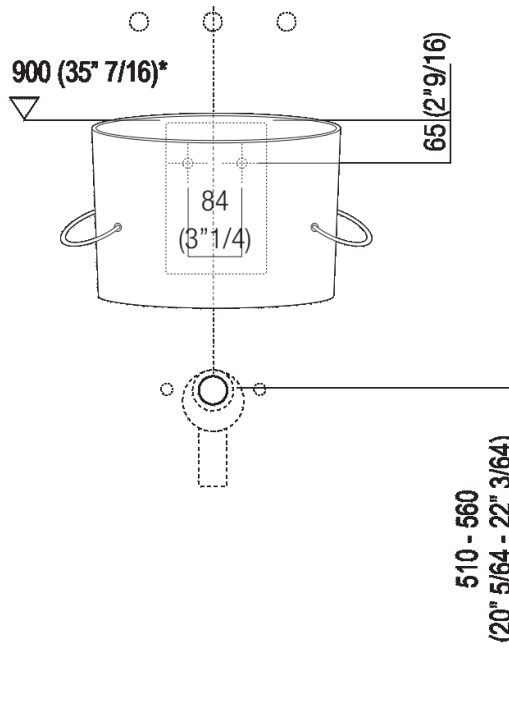

Independent washbasin with tap hole
 ACER0740NR_

Fabio Bortolani, Ermanno Righi, 2000

White ceramic washbasin with lateral towel rails.

Finiture

White

Materiali

Fire clay

Circular washbasin in white fire clay without tap hole, without overflow, complete with fixing kit. Designed to take waste .MET0563. Supplied with lateral towel holders in stainless steel cable sheathed in matt white, black or transparent plastic.

Altezza:	33.5 cm	13" 1/4 inches
Larghezza:	40.5 cm	15" 15/16 inches
Peso:	10 kg	22 lbs
Profondità :	49 cm	19" 1/4 inches
Confezione:	46 x 47 x 32 cm	18" 1/8 x 18" 4/8 x 12" 5/8 inches
Peso della confezione:	12 kg	26 lbs

Main dimensions

Installation notes

Scarico per sifone a bottiglia
Drain for bottle trap

*h.consigliata / advised h.

Installation notes

Scarico per sifone ad incasso
Drain for concealed waste trap

*h.consigliata / advised h.

Tap position, recommended height

POSIZIONE RUBINETTERIA / TAP POSITION

Altezza consigliata / Recommended height

Installation notes

Scarico per sifone ad incasso e piletta con canotto fisso
Drain for concealed waste trap with not adjustable pipe