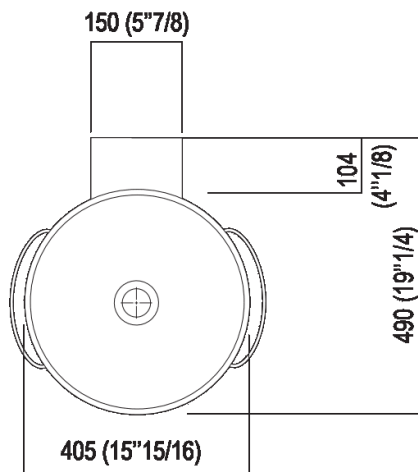

Independent washbasin with tap hole
 ACER0740NR_

Fabio Bortolani, Ermanno Righi, 2000

White ceramic washbasin with lateral towel rails.

Finiture

White

Materiali

Fire clay

Circular washbasin in white fire clay without tap hole, without overflow, complete with fixing kit. Designed to take waste .MET0563. Supplied with lateral towel holders in stainless steel cable sheathed in matt white, black or transparent plastic.

Altezza:	33.5 cm	13" 1/4 inches
Larghezza:	40.5 cm	15" 15/16 inches
Peso:	10 kg	22 lbs
Profondità :	49 cm	19" 1/4 inches
Confezione:	46 x 47 x 32 cm	18" 1/8 x 18" 4/8 x 12" 5/8 inches
Peso della confezione:	12 kg	26 lbs

Main dimensions

Installation notes

Scarico per sifone a bottiglia
Drain for bottle trap

*h.consigliata / advised h.

Installation notes

Scarico per sifone ad incasso
Drain for concealed waste trap

*h.consigliata / advised h.

Tap position, recommended height

POSIZIONE RUBINETTERIA / TAP POSITION

Altezza consigliata / Recommended height

Installation notes

Scarico per sifone ad incasso e piletta con canotto fisso
Drain for concealed waste trap with not adjustable pipe