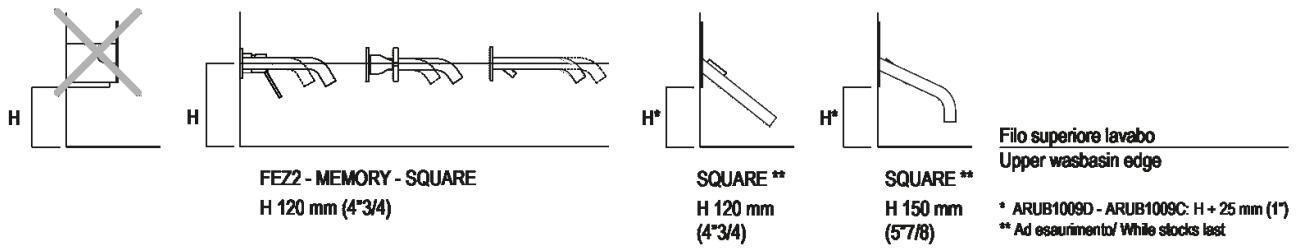

Tap position, recommended height

POSIZIONE RUBINETTERIA / TAP POSITION

Altezza consigliata / Recommended height