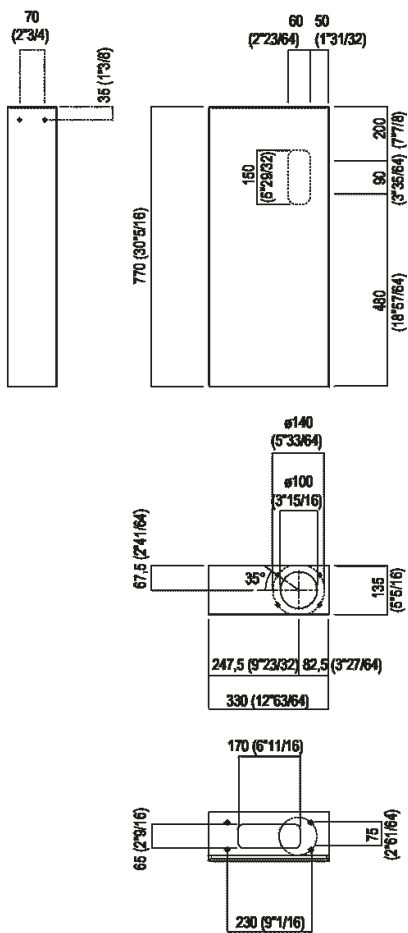

Washbasin support in Cristalplant® biobased or in marble, wood or wood lacquered open-pore variations for wall drainage with column on the left of the basin, with (ACER1126MSF\_) or without (ACER1126MS0\_) holes on the side for the shelf or storage unit.

Altezza:	77 cm	30" 5/16 inches
Larghezza:	13.5 cm	5" 5/16 inches
Peso:	16 kg	35 lbs
Profondità :	33 cm	12" 63/64 inches
Confezione:	24 x 43 x 87 cm	9" 27/32 x 16" 59/64 x 34" 1/4 inches
Peso della confezione:	20 kg	44 lbs

Note: The washbasin and the column can be delivered also in Calacatta Vagli and violet Calacatta marble or in stone on demand, price to be calculated. The above measurements refer to the Cristalplant® biobased version, for the marble version the measurements are: Base: 33.5 x 14.5 cm - 12 3/4; 63/64 x 5 1/4; 5/16 Weight: 31 kg - 68 lbs Packaging: 24 x 43 x 87 cm - 9 3/4; 27/32 x 16 1/4; 59/64 x 34 1/4 Gross weight: 41 kg - 90 lbs

Main dimensions

Tap position, recommended height

**POSIZIONE RUBINETTERIA / TAP POSITION**

Altezza consigliata / Recommended height

Installation notes: wall mounted tap

Scarico per sifone a bottiglia  
Drain for bottle trap