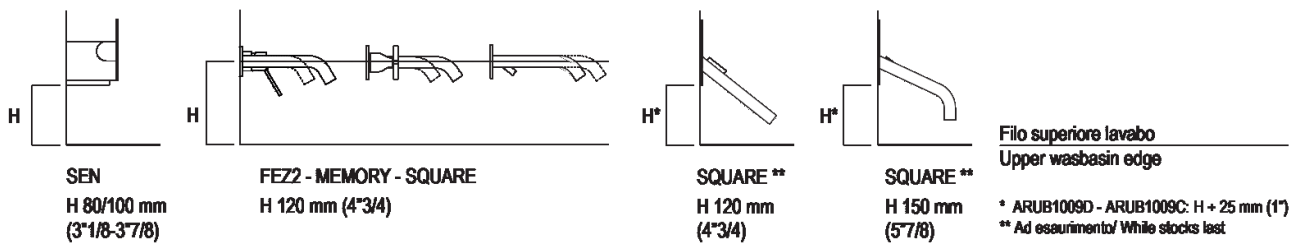

Note: The washbasin and the column can be delivered also in Calacatta Vagli and violet Calacatta marble or in stone on demand, price to be calculated. The above measurements refer to the Cristalplant® biobased version, for the marble version the measurements are: Base: 33.5 x 14.5 cm - 12 3/4; 63/64 x 5 1/4; 5/16 Weight: 31 kg - 68 lbs Packaging: 24 x 43 x 87 cm - 9 3/4; 27/32 x 16 1/4; 59/64 x 34 1/4 Gross weight: 41 kg - 90 lbs

Main dimensions

Tap position, recommended height

**POSIZIONE RUBINETTERIA / TAP POSITION**

Altezza consigliata / Recommended height

Installation notes: wall mounted tap

Scarico per sifone a bottiglia  
Drain for bottle trap