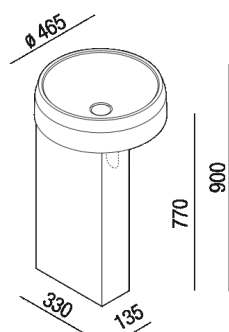

Washbasin support for wall drainage with column on the left of the basin  
 ACER1073\_+ ACER1126MS\_

Patricia Urquiola, 2017

Washbasin in Cristalplant® biobased, Solid Surface or marble.

**Materiali**

-  Cristalplant® biobased
-  Marble
-  Wood

Altezza:	77 cm	30" 5/16 inches
Larghezza:	13.5 cm	5" 5/16 inches
Peso:	16 kg	35 lbs
Profondità :	33 cm	12" 63/64 inches
Confezione:	24 x 43 x 87 cm	9" 27/32 x 16" 59/64 x 34" 1/4 inches
Peso della confezione:	20 kg	44 lbs

Note: The washbasin and the column can be delivered also in Calacatta Vagli and violet Calacatta marble or in stone on demand, price to be calculated. The above measurements refer to the Cristalplant® biobased version, for the marble version the measurements are: Base: 33.5 x 14.5 cm - 12 3/4; 63/64 x 5 1/4; 5/16 Weight: 31 kg - 68 lbs Packaging: 24 x 43 x 87 cm - 9 3/4; 27/32 x 16 1/4; 59/64 x 34 1/4 Gross weight: 41 kg - 90 lbs

Main dimensions

Tap position, recommended height

**POSIZIONE RUBINETTERIA / TAP POSITION**

Altezza consigliata / Recommended height

Installation notes: wall mounted tap

Scarico per sifone a bottiglia  
Drain for bottle trap