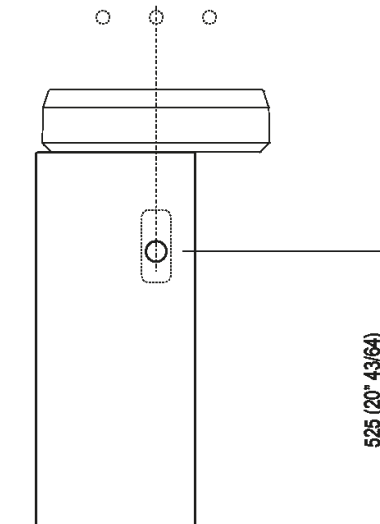

Altezza:	77 cm	30" 5/16 inches
Larghezza:	13.5 cm	5" 5/16 inches
Peso:	16 kg	35 lbs
Profondità :	33 cm	12" 63/64 inches
Confezione:	24 x 43 x 87 cm	9" 27/32 x 16" 59/64 x 34" 1/4 inches
Peso della confezione:	20 kg	44 lbs

Note: The washbasin and the column can be delivered also in Calacatta Vagli and violet Calacatta marble or in stone on demand, price to be calculated. The above measurements refer to the Cristalplant® biobased version, for the marble version the measurements are: Base: 33.5 x 14.5 cm - 12 3/4; 63/64 x 5 1/4; 5/16 Weight: 31 kg - 68 lbs Packaging: 24 x 43 x 87 cm - 9 3/4; 27/32 x 16 1/4; 59/64 x 34 1/4 Gross weight: 41 kg - 90 lbs

Main dimensions

Tap position, recommended height

**POSIZIONE RUBINETTERIA / TAP POSITION**

Altezza consigliata / Recommended height

Installation notes: wall mounted tap

Scarico per sifone a bottiglia  
Drain for bottle trap