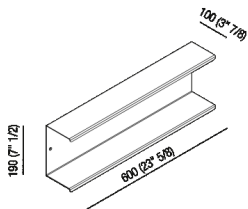

Double shelf 60 cm (23'' 5/8)
 AMC20924_

Konstantin Grcic, 2018

Shelves made of stainless steel suitable for outdoor ambiances.

Finiture

-  Matt black painted
-  Polished
-  Satin finish

Materiali

-  Stainless steel

Double shelf realized in polished stainless steel, satin with polished edges or with opaque black finish (RAL9005).

Altezza:	190 cm	7'' 1/2 inches
Lunghezza:	60 cm	23'' 5/8 inches
Profondità :	100 cm	3'' 7/8 inches

Main dimensions