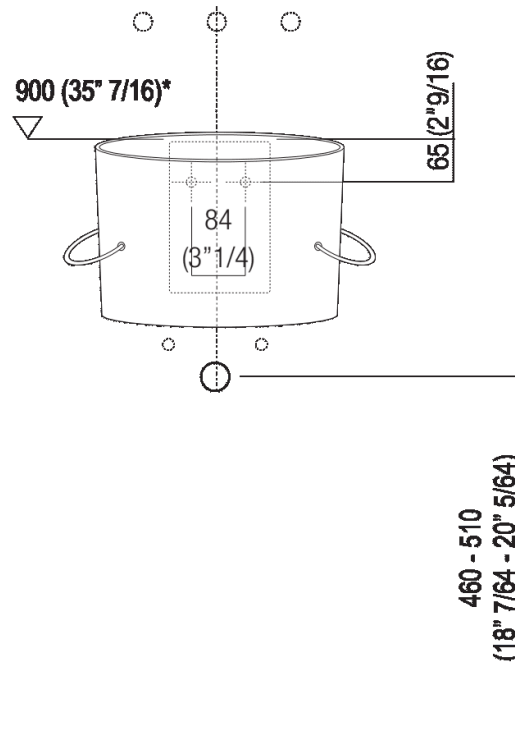

Independent washbasin with tap hole  
 ACER0740N\_

Fabio Bortolani, Ermanno Righi, 2000

White ceramic washbasin with lateral towel  
 rails.

**Finiture**

White

**Materiali**

Fire clay

Circular washbasin in white fire clay with tap hole, without overflow, complete with fixing kit. Designed to take waste .MET0563. Supplied with lateral towel holders in stainless steel cable sheathed in matt white, black or transparent plastic.

Altezza:	33.5 cm	13" 1/4 inches
Larghezza:	40.5 cm	15" 15/16 inches
Peso:	10 kg	22 lbs
Profondità :	49 cm	19" 1/4 inches
Confezione:	46 x 47 x 32 cm	18" 1/8 x 18" 4/8 x 12" 5/8 inches
Peso della confezione:	12 kg	26 lbs

Main dimensions

Installation notes

Scarico per sifone a bottiglia  
Drain for bottle trap

\*h.consigliata / advised h.

Installation notes

Scarico per sifone ad incasso  
Drain for concealed waste trap

\*h.consigliata / advised h.