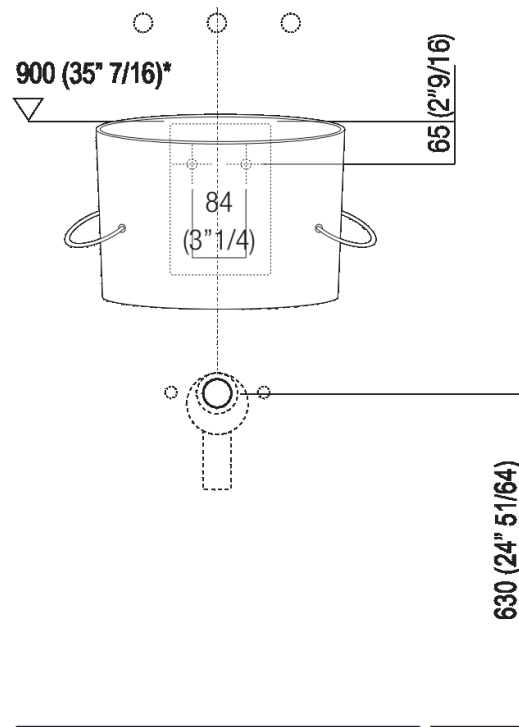

Independent washbasin with tap hole  
 ACER0740N\_

Fabio Bortolani, Ermanno Righi, 2000

White ceramic washbasin with lateral towel  
 rails.

**Finiture**

White

**Materiali**

Fire clay

Circular washbasin in white fire clay with tap hole, without overflow, complete with fixing kit. Designed to take waste .MET0563. Supplied with lateral towel holders in stainless steel cable sheathed in matt white, black or transparent plastic.

Altezza:	33.5 cm	13" 1/4 inches
Larghezza:	40.5 cm	15" 15/16 inches
Peso:	10 kg	22 lbs
Profondità :	49 cm	19" 1/4 inches
Confezione:	46 x 47 x 32 cm	18" 1/8 x 18" 4/8 x 12" 5/8 inches
Peso della confezione:	12 kg	26 lbs

Main dimensions

Installation notes

Scarico per sifone a bottiglia  
Drain for bottle trap

\*h.consigliata / advised h.

Installation notes

Scarico per sifone ad incasso  
Drain for concealed waste trap

\*h.consigliata / advised h.

**Installation notes**

**Scarico per sifone ad incasso e piletta con canotto fisso**  
**Drain for concealed waste trap with not adjustable pipe**

\*h.consigliata / advised h.