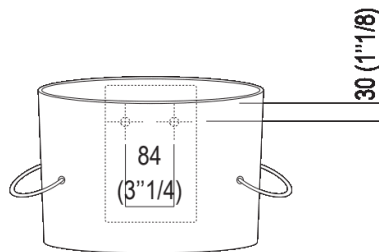

Independent washbasin with tap hole  
 ACER0740N\_

Fabio Bortolani, Ermanno Righi, 2000

White ceramic washbasin with lateral towel  
 rails.

**Finiture**

White

**Materiali**

Fire clay

Circular washbasin in white fire clay with tap hole, without overflow, complete with fixing kit. Designed to take waste .MET0563. Supplied with lateral towel holders in stainless steel cable sheathed in matt white, black or transparent plastic.

Altezza:	33.5 cm	13" 1/4 inches
Larghezza:	40.5 cm	15" 15/16 inches
Peso:	10 kg	22 lbs
Profondità :	49 cm	19" 1/4 inches
Confezione:	46 x 47 x 32 cm	18" 1/8 x 18" 4/8 x 12" 5/8 inches
Peso della confezione:	12 kg	26 lbs

Main dimensions

Installation notes

Scarico per sifone a bottiglia  
Drain for bottle trap

\*h.consigliata / advised h.

Installation notes

Scarico per sifone ad incasso  
Drain for concealed waste trap

\*h.consigliata / advised h.