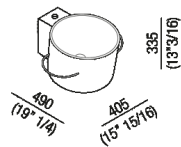

Independent washbasin with tap hole  
 ACER0740N\_

Fabio Bortolani, Ermanno Righi, 2000

White ceramic washbasin with lateral towel  
 rails.

**Finiture**

White

**Materiali**

Fire clay

Circular washbasin in white fire clay with tap hole, without overflow, complete with fixing kit. Designed to take waste .MET0563. Supplied with lateral towel holders in stainless steel cable sheathed in matt white, black or transparent plastic.

Altezza:	33.5 cm	13" 1/4 inches
Larghezza:	40.5 cm	15" 15/16 inches
Peso:	10 kg	22 lbs
Profondità :	49 cm	19" 1/4 inches
Confezione:	46 x 47 x 32 cm	18" 1/8 x 18" 4/8 x 12" 5/8 inches
Peso della confezione:	12 kg	26 lbs

Main dimensions

Installation notes

Scarico per sifone a bottiglia  
Drain for bottle trap

\*h.consigliata / advised h.

Installation notes

Scarico per sifone ad incasso  
Drain for concealed waste trap

\*h.consigliata / advised h.