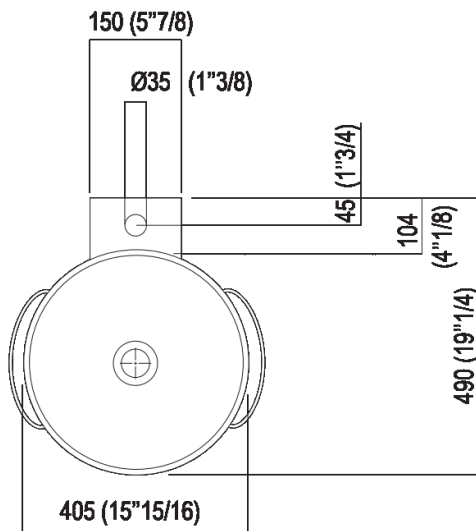

Independent washbasin with tap hole  
 ACER0740N\_

Fabio Bortolani, Ermanno Righi, 2000

White ceramic washbasin with lateral towel  
 rails.

**Finiture**

White

**Materiali**

Fire clay

Circular washbasin in white fire clay with tap hole, without overflow, complete with fixing kit. Designed to take waste .MET0563. Supplied with lateral towel holders in stainless steel cable sheathed in matt white, black or transparent plastic.

Altezza:	33.5 cm	13" 1/4 inches
Larghezza:	40.5 cm	15" 15/16 inches
Peso:	10 kg	22 lbs
Profondità :	49 cm	19" 1/4 inches
Confezione:	46 x 47 x 32 cm	18" 1/8 x 18" 4/8 x 12" 5/8 inches
Peso della confezione:	12 kg	26 lbs

Main dimensions

Installation notes

Scarico per sifone a bottiglia  
Drain for bottle trap

\*h.consigliata / advised h.

Installation notes

Scarico per sifone ad incasso  
Drain for concealed waste trap

\*h.consigliata / advised h.