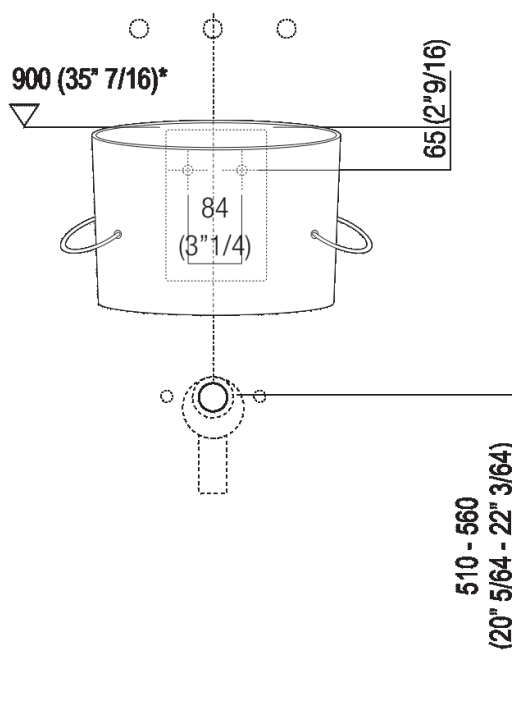

Independent washbasin with tap hole  
 ACER0740N\_

Fabio Bortolani, Ermanno Righi, 2000

White ceramic washbasin with lateral towel  
 rails.

**Finiture**

White

**Materiali**

Fire clay

Circular washbasin in white fire clay with tap hole, without overflow, complete with fixing kit. Designed to take waste .MET0563. Supplied with lateral towel holders in stainless steel cable sheathed in matt white, black or transparent plastic.

Altezza:	33.5 cm	13" 1/4 inches
Larghezza:	40.5 cm	15" 15/16 inches
Peso:	10 kg	22 lbs
Profondità :	49 cm	19" 1/4 inches
Confezione:	46 x 47 x 32 cm	18" 1/8 x 18" 4/8 x 12" 5/8 inches
Peso della confezione:	12 kg	26 lbs

Main dimensions

Installation notes

Scarico per sifone a bottiglia  
Drain for bottle trap

\*h.consigliata / advised h.

Installation notes

Scarico per sifone ad incasso  
Drain for concealed waste trap

\*h.consigliata / advised h.

**Installation notes**

**Scarico per sifone ad incasso e piletta con canotto fisso**  
**Drain for concealed waste trap with not adjustable pipe**

\*h.consigliata / advised h.