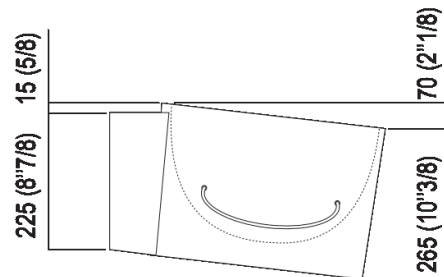

Independent washbasin with tap hole  
 ACER0740N\_

Fabio Bortolani, Ermanno Righi, 2000

White ceramic washbasin with lateral towel  
 rails.

**Finiture**

White

**Materiali**

Fire clay

Circular washbasin in white fire clay with tap hole, without overflow, complete with fixing kit. Designed to take waste .MET0563. Supplied with lateral towel holders in stainless steel cable sheathed in matt white, black or transparent plastic.

Altezza:	33.5 cm	13" 1/4 inches
Larghezza:	40.5 cm	15" 15/16 inches
Peso:	10 kg	22 lbs
Profondità :	49 cm	19" 1/4 inches
Confezione:	46 x 47 x 32 cm	18" 1/8 x 18" 4/8 x 12" 5/8 inches
Peso della confezione:	12 kg	26 lbs

Main dimensions

Installation notes

Scarico per sifone a bottiglia  
Drain for bottle trap

\*h.consigliata / advised h.

Installation notes

Scarico per sifone ad incasso  
Drain for concealed waste trap

\*h.consigliata / advised h.