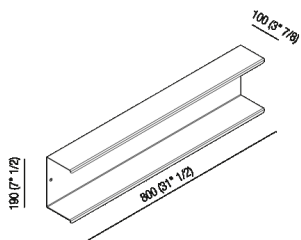

Double shelf 80 cm (31" 1/2)
 AMC20925_

Konstantin Grcic, 2018

Shelves made of stainless steel suitable for outdoor ambiances.

Finiture

-  Matt black painted
-  Polished
-  Satin finish

Materiali

-  Stainless steel

Double shelf realized in polished stainless steel, satin with polished edges or with opaque black finish (RAL9005).

Altezza:	19 cm	7" 1/2 inches
Lunghezza:	80 cm	31" 1/2 inches
Profondità :	10 cm	3" 7/8 inches

Main dimensions