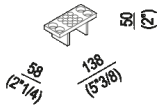

Support for cosmetic tools for small / low box
ALEG530GR

Benedini Associati, 2011

Countertop or drawer accessory, for insertion in the containers in the Flat XL and Evoluzione ranges. In solid ash with grey lacquered open-pore finish. The various boxes can be positioned individually or placed in various positions in the tray.

Altezza:	5 cm	2" inches
Larghezza:	13.8 cm	5" 3/8 inches
Profondità :	5.8 cm	2" 1/4 inches

Finiture

Painted grey

Materiali

Wood