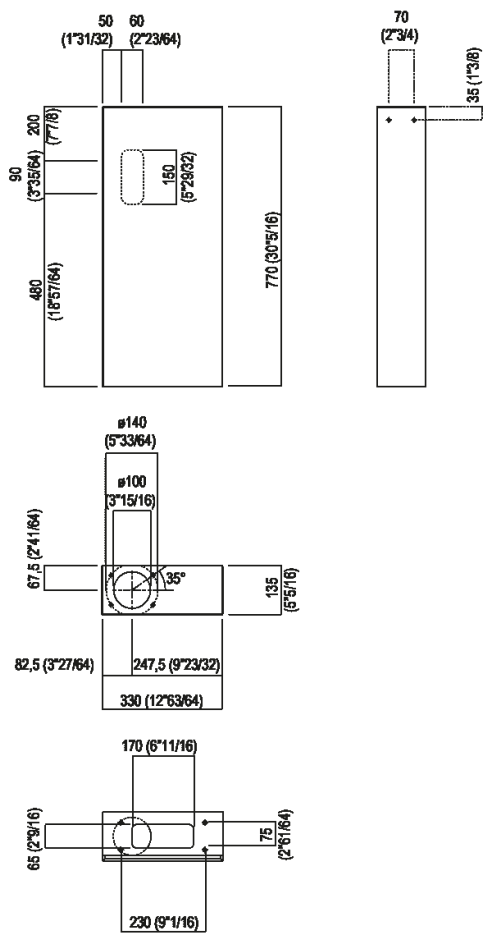

Washbasin support in Cristalplant® biobased or in marble, wood or wood lacquered open-pore variations; for wall drainage with column on the right of the basin, with (ACER1126MDFZ) or without (ACER1126MD0Z) holes on the side for the shelf or storage unit.

Altezza:	77 cm	30" 5/16 inches
Larghezza:	13.5 cm	5" 5/16 inches
Peso:	16 kg	35 lbs
Profondità :	33 cm	12" 63/64 inches
Confezione:	24 x 43 x 87 cm	9" 27/32 x 16" 59/64 x 34" 1/4 inches
Peso della confezione:	20 kg	44 lbs

Note: The washbasin and the column can be delivered also in Calacatta Vagli and violet Calacatta marble or in stone on demand, price to be calculated. The above measurements refer to the Cristalplant® biobased version, for the marble version the measurements are: Height: 77 cm - 30 5/16"; Base: 33.5 x 14.5 cm - 12 3/4"; 63/64 x 5 5/16"; Weight: 31 kg - 68 lbs; Packaging: 24 x 43 x 87 cm - 9 27/32"; 27/32 x 16 59/64"; 34 1/4"; Gross weight: 41 kg - 90 lbs

Main dimensions

Installation notes: wall mounted taps

Scarico per sifone a bottiglia
Drain for bottle trap

Tap position, recommended height

POSIZIONE RUBINETTERIA / TAP POSITION

Altezza consigliata / Recommended height