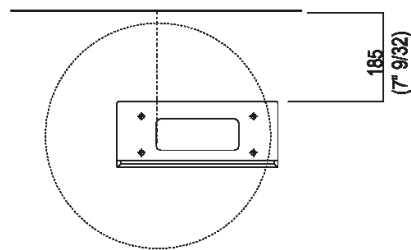

Altezza:	77 cm	30" 5/16 inches
Larghezza:	13.5 cm	5" 5/16 inches
Peso:	16 kg	35 lbs
Profondità :	33 cm	12" 63/64 inches
Confezione:	24 x 43 x 87 cm	9" 27/32 x 16" 59/64 x 34" 1/4 inches
Peso della confezione:	20 kg	44 lbs

Note: The washbasin and the column can be delivered also in Calacatta Vagli and violet Calacatta marble or in stone on demand, price to be calculated. The above measurements refer to the Cristalplant® biobased version, for the marble version the measurements are: Height: 77 cm - 30 5/16"; Base: 33.5 x 14.5 cm - 12 3/4"; 63/64 x 5 5/16"; Weight: 31 kg - 68 lbs; Packaging: 24 x 43 x 87 cm - 9 27/32"; 27/32 x 16 59/64"; 34 1/4"; Gross weight: 41 kg - 90 lbs

Main dimensions

Installation notes: wall mounted taps

Scarico per sifone a bottiglia
Drain for bottle trap

Tap position, recommended height

POSIZIONE RUBINETTERIA / TAP POSITION

Altezza consigliata / Recommended height