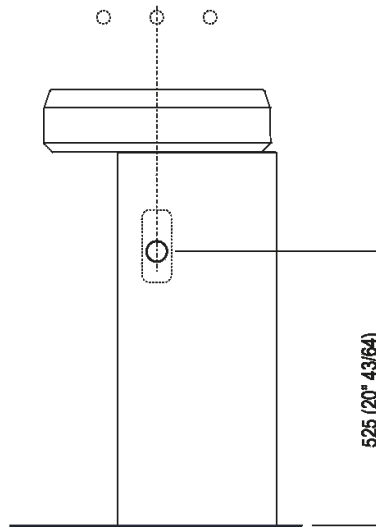

Altezza:	77 cm	30" 5/16 inches
Larghezza:	13.5 cm	5" 5/16 inches
Peso:	16 kg	35 lbs
Profondità :	33 cm	12" 63/64 inches
Confezione:	24 x 43 x 87 cm	9" 27/32 x 16" 59/64 x 34" 1/4 inches
Peso della confezione:	20 kg	44 lbs

Note: The washbasin and the column can be delivered also in Calacatta Vagli and violet Calacatta marble or in stone on demand, price to be calculated. The above measurements refer to the Cristalplant® biobased version, for the marble version the measurements are: Height: 77 cm - 30 5/16"; Base: 33.5 x 14.5 cm - 12 3/4"; 63/64 x 5 5/16"; Weight: 31 kg - 68 lbs; Packaging: 24 x 43 x 87 cm - 9 27/32"; 27/32 x 16 59/64"; 34 1/4"; Gross weight: 41 kg - 90 lbs

Main dimensions

Installation notes: wall mounted taps

Scarico per sifone a bottiglia
Drain for bottle trap

Tap position, recommended height

POSIZIONE RUBINETTERIA / TAP POSITION

Altezza consigliata / Recommended height