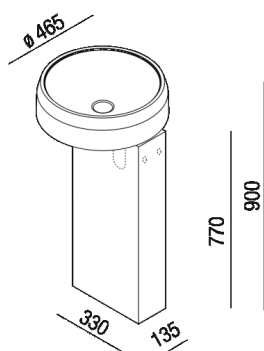

Washbasin support for wall drainage with column on the right of the basin
 ACER1073_+ ACER1126MD_

Patricia Urquiola, 2017

Washbasin in Cristalplant®; biobased, Solid Surface or marble.

Materiali

-  Cristalplant® biobased
-  Marble
-  Wood

Washbasin support in Cristalplant® biobased or in marble, wood or wood lacquered open-pore variations; for wall drainage with column on the right of the basin, with (ACER1126MDFZ) or without (ACER1126MD0Z) holes on the side for the shelf or storage unit.

Altezza:	77 cm	30" 5/16 inches
Larghezza:	13.5 cm	5" 5/16 inches
Peso:	16 kg	35 lbs
Profondità :	33 cm	12" 63/64 inches
Confezione:	24 x 43 x 87 cm	9" 27/32 x 16" 59/64 x 34" 1/4 inches
Peso della confezione:	20 kg	44 lbs

Note: The washbasin and the column can be delivered also in Calacatta Vagli and violet Calacatta marble or in stone on demand, price to be calculated. The above measurements refer to the Cristalplant® biobased version, for the marble version the measurements are: Height: 77 cm - 30 5/16"; Base: 33.5 x 14.5 cm - 12 3/4"; 63/64 x 5 5/16"; Weight: 31 kg - 68 lbs; Packaging: 24 x 43 x 87 cm - 9 27/32"; 27/32 x 16 59/64"; 34 1/4"; Gross weight: 41 kg - 90 lbs