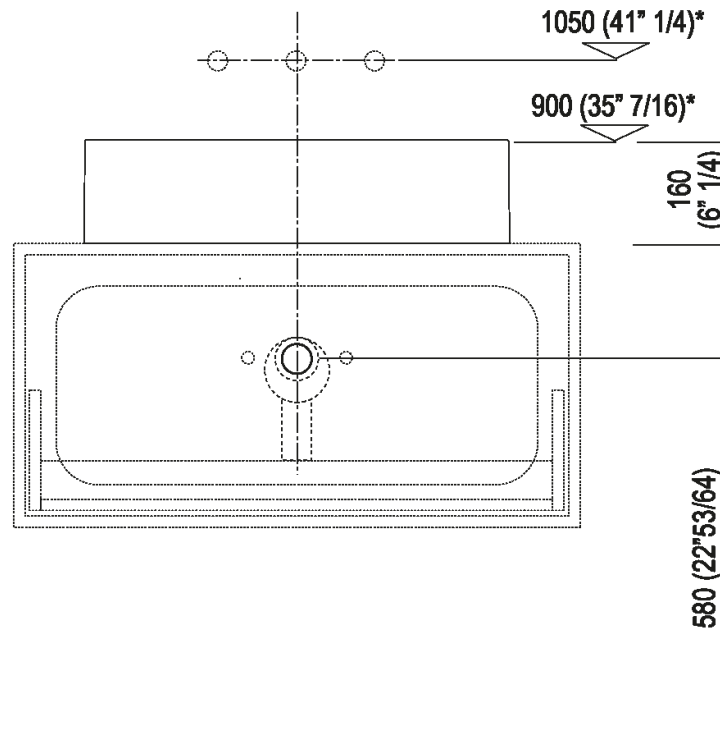

*h.consigliata / advised h.

Holes for countertop washbasins and top mounted taps for top

PIANO cm 50 / COUNTERTOP cm 50

Posizione standard per rubinetto su piano
Standard position for top mounted tap

Posizione standard per rubinetto a parete
Standard position for wall mounted tap

Posizione speciale per rubinetto Sen a parete e Square con bocca curva
Special position for wall mounted tap Sen and Square white curved spout

Tap position, recommended height

Installation notes: countertop to be rested on cabinet with thickness cm 6 (2"3/8)

Scarico per sifone a bottiglia e ad incasso
Drain for bottle trap and concealed waste trap

*h.consigliata / advised h.

Installation notes: countertop with concealed wall
 fixings/freestanding with thickness cm 6 (2"3/8)

Scarico per sifone a bottiglia
Drain for bottle trap

*h.consigliata / advised h.

Installation notes: on casing H 40 cm Lato

Scarico per sifone a bottiglia e ad incasso
Drain for bottle trap and concealed waste trap