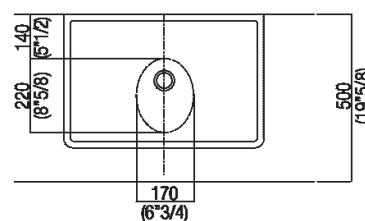

Rectangular over countertop washbasin in white Carrara marble, grey carnico marble, black Marquina marble, green Alpi marble o Emperador dark marble, without overflow. Designed for waste .MET0563.

Altezza:	16 cm	6" 1/4 inches
Larghezza:	60 cm	23" 5/8 inches
Peso:	33 kg	73 lbs
Profondità :	40 cm	15" 3/4 inches
Confezione:	70 x 48 x 28 cm	27" 4/8 x 18" 7/8 x 11" inches
Peso della confezione:	39 kg	86 lbs

Materiali

-  Marble

Main dimensions

Installation notes: countertop to be rested on cabinet with thickness cm 3 (1"3/16)

Scarico per sifone a bottiglia e ad incasso
Drain for bottle trap and concealed waste trap

*h.consigliata / advised h.

Holes for countertop washbasins and top mounted taps for top

PIANO cm 50 / COUNTERTOP cm 50

Posizione standard per rubinetto su piano
Standard position for top mounted tap

Posizione standard per rubinetto a parete
Standard position for wall mounted tap

Posizione speciale per rubinetto Sen a parete e Square con bocca curva
Special position for wall mounted tap Sen and Square white curved spout

Tap position, recommended height

Installation notes: countertop to be rested on cabinet with thickness cm 6 (2"3/8)