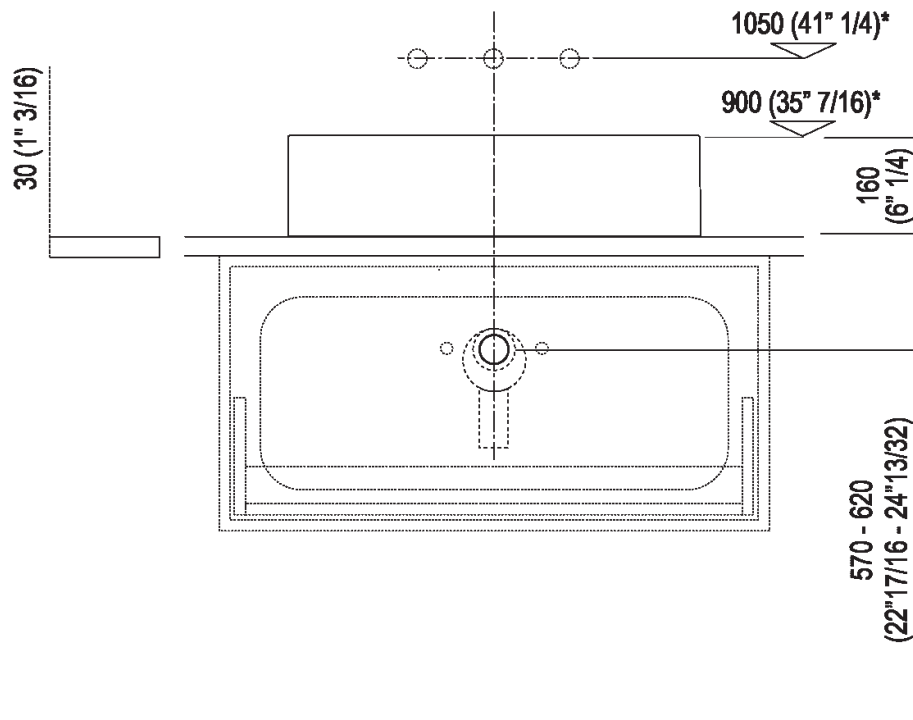

Rectangular over countertop washbasin in white Carrara marble, grey carnico marble, black Marquina marble, green Alpi marble o Emperador dark marble, without overflow. Designed for waste .MET0563.

Altezza:	16 cm	6" 1/4 inches
Larghezza:	60 cm	23" 5/8 inches
Peso:	33 kg	73 lbs
Profondità :	40 cm	15" 3/4 inches
Confezione:	70 x 48 x 28 cm	27" 4/8 x 18" 7/8 x 11" inches
Peso della confezione:	39 kg	86 lbs

Materiali

-  Marble

Main dimensions

Installation notes: countertop to be rested on cabinet with thickness cm 3 (1"3/16)

Scarico per sifone a bottiglia e ad incasso
Drain for bottle trap and concealed waste trap

*h.consigliata / advised h.

Holes for countertop washbasins and top mounted taps for top

PIANO cm 50 / COUNTERTOP cm 50

Posizione standard per rubinetto su piano
Standard position for top mounted tap

Posizione standard per rubinetto a parete
Standard position for wall mounted tap

Posizione speciale per rubinetto Sen a parete e Square con bocca curva
Special position for wall mounted tap Sen and Square white curved spout

Tap position, recommended height

Installation notes: countertop to be rested on cabinet with thickness cm 6 (2"3/8)