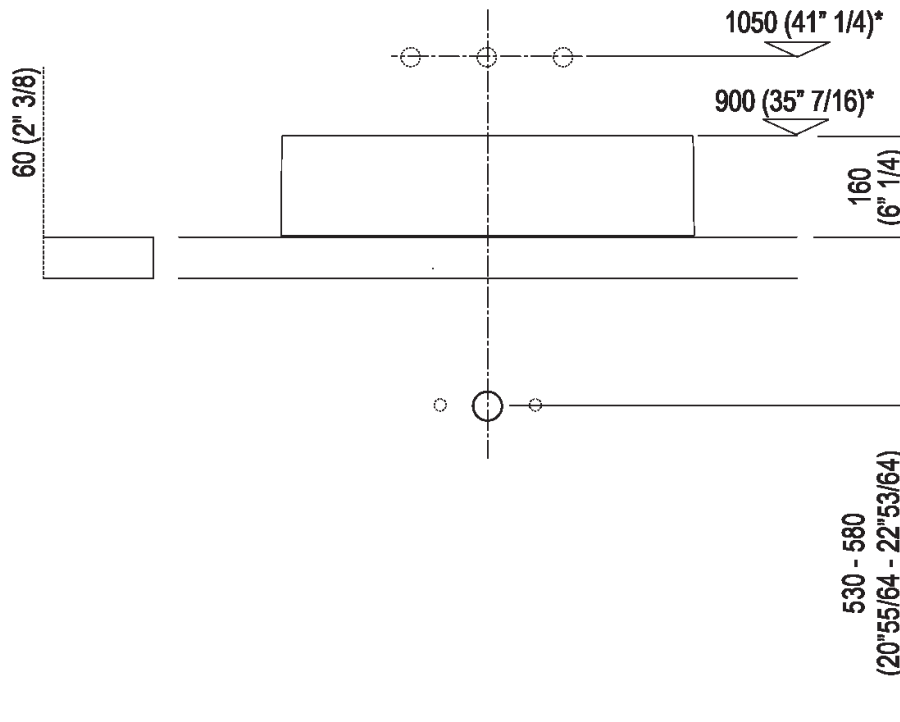

Rectangular over countertop washbasin in white Carrara marble, grey carnico marble, black Marquina marble, green Alpi marble o Emperador dark marble, without overflow. Designed for waste .MET0563.

Altezza:	16 cm	6" 1/4 inches
Larghezza:	60 cm	23" 5/8 inches
Peso:	33 kg	73 lbs
Profondità :	40 cm	15" 3/4 inches
Confezione:	70 x 48 x 28 cm	27" 4/8 x 18" 7/8 x 11" inches
Peso della confezione:	39 kg	86 lbs

*h.consigliata / advised h.

Holes for countertop washbasins and top mounted taps for top

PIANO cm 50 / COUNTERTOP cm 50

Posizione standard per rubinetto su piano
Standard position for top mounted tap

Posizione standard per rubinetto a parete
Standard position for wall mounted tap

Posizione speciale per rubinetto Sen a parete e Square con bocca curva
Special position for wall mounted tap Sen and Square white curved spout

Tap position, recommended height

Installation notes: countertop to be rested on cabinet with thickness cm 6 (2"3/8)

Scarico per sifone a bottiglia e ad incasso
Drain for bottle trap and concealed waste trap

*h.consigliata / advised h.

Installation notes: countertop with concealed wall
 fixings/freestanding with thickness cm 6 (2"3/8)