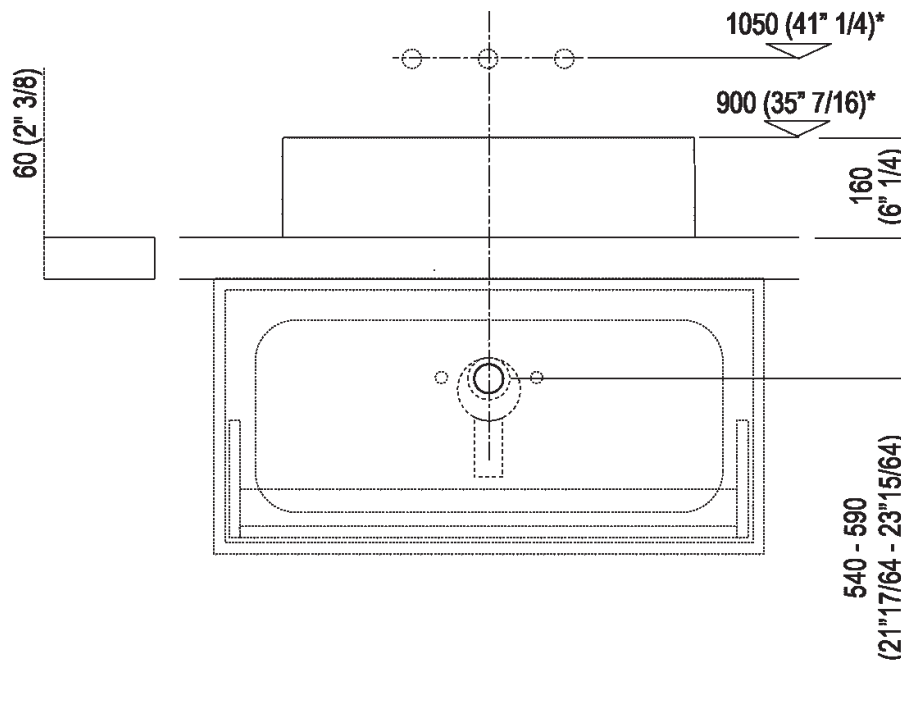

Materiali

-  Marble

Main dimensions

Installation notes: countertop to be rested on cabinet with thickness cm 3 (1"3/16)

Scarico per sifone a bottiglia e ad incasso
Drain for bottle trap and concealed waste trap

*h.consigliata / advised h.

Holes for countertop washbasins and top mounted taps for top

PIANO cm 50 / COUNTERTOP cm 50

Posizione standard per rubinetto su piano
Standard position for top mounted tap

Posizione standard per rubinetto a parete
Standard position for wall mounted tap

Posizione speciale per rubinetto Sen a parete e Square con bocca curva
Special position for wall mounted tap Sen and Square white curved spout

Tap position, recommended height

Installation notes: countertop to be rested on cabinet with thickness cm 6 (2"3/8)

Scarico per sifone a bottiglia e ad incasso
Drain for bottle trap and concealed waste trap

*h.consigliata / advised h.

Installation notes: countertop with concealed wall
 fixings/freestanding with thickness cm 6 (2"3/8)