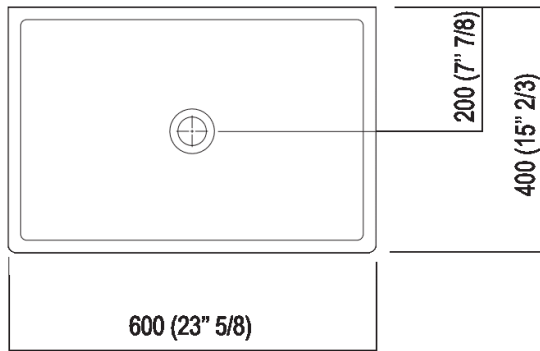

Rectangular over countertop washbasin in white Carrara marble, grey carnico marble, black Marquina marble, green Alpi marble o Emperador dark marble, without overflow. Designed for waste .MET0563.

Altezza:	16 cm	6" 1/4 inches
Larghezza:	60 cm	23" 5/8 inches
Peso:	33 kg	73 lbs
Profondità :	40 cm	15" 3/4 inches
Confezione:	70 x 48 x 28 cm	27" 4/8 x 18" 7/8 x 11" inches
Peso della confezione:	39 kg	86 lbs

Materiali

-  Marble

Main dimensions

Installation notes: countertop to be rested on cabinet with thickness cm 3 (1"3/16)

Scarico per sifone a bottiglia e ad incasso
Drain for bottle trap and concealed waste trap

*h.consigliata / advised h.

Holes for countertop washbasins and top mounted taps for top

PIANO cm 50 / COUNTERTOP cm 50

Posizione standard per rubinetto su piano
Standard position for top mounted tap

Posizione standard per rubinetto a parete
Standard position for wall mounted tap

Posizione speciale per rubinetto Sen a parete e Square con bocca curva
Special position for wall mounted tap Sen and Square white curved spout

Tap position, recommended height

Installation notes: countertop to be rested on cabinet with thickness cm 6 (2"3/8)