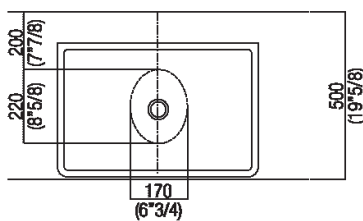

Rectangular over countertop washbasin in white Carrara marble, grey carnico marble, black Marquina marble, green Alpi marble o Emperador dark marble, without overflow. Designed for waste .MET0563.

Altezza:	16 cm	6" 1/4 inches
Larghezza:	60 cm	23" 5/8 inches
Peso:	33 kg	73 lbs
Profondità :	40 cm	15" 3/4 inches
Confezione:	70 x 48 x 28 cm	27" 4/8 x 18" 7/8 x 11" inches
Peso della confezione:	39 kg	86 lbs

Materiali

-  Marble

Main dimensions

Installation notes: countertop to be rested on cabinet with thickness cm 3 (1"3/16)

Scarico per sifone a bottiglia e ad incasso
Drain for bottle trap and concealed waste trap

*h.consigliata / advised h.

Holes for countertop washbasins and top mounted taps for top

PIANO cm 50 / COUNTERTOP cm 50

Posizione standard per rubinetto su piano
Standard position for top mounted tap

Posizione standard per rubinetto a parete
Standard position for wall mounted tap

Posizione speciale per rubinetto Sen a parete e Square con bocca curva
Special position for wall mounted tap Sen and Square white curved spout

Tap position, recommended height

Installation notes: countertop to be rested on cabinet with thickness cm 6 (2"3/8)