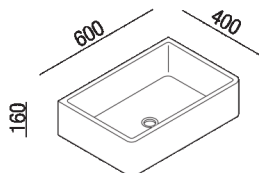

Over countertop washbasin
ACER0730P_

Benedini Associati, 1999

Over countertop washbasin in white Carrara
marble.