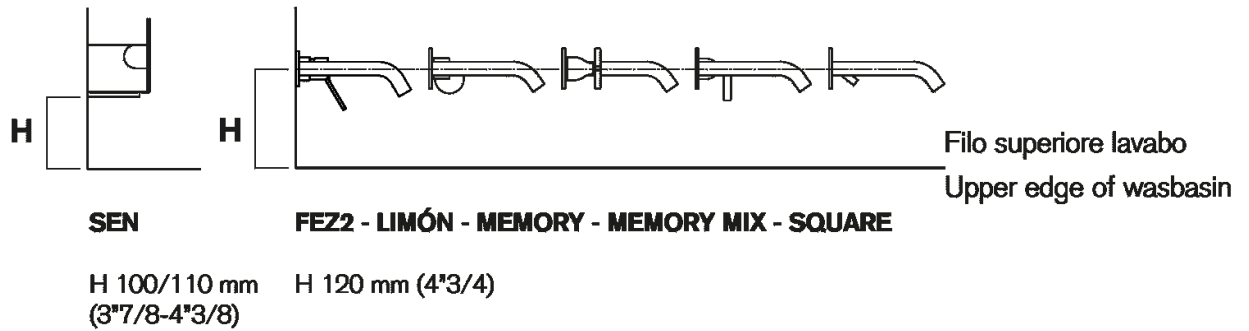

*h.consigliata / advised h.

Holes for countertop washbasins and top mounted taps for top

PIANO cm 50 / COUNTERTOP cm 50

Posizione standard per rubinetto su piano
Standard position for top mounted tap

Posizione standard per rubinetto a parete
Standard position for wall mounted tap

Posizione speciale per rubinetto Sen a parete e Square con bocca curva
Special position for wall mounted tap Sen and Square white curved spout

Tap position, recommended height

Installation notes: countertop to be rested on cabinet with thickness cm 6 (2"3/8)