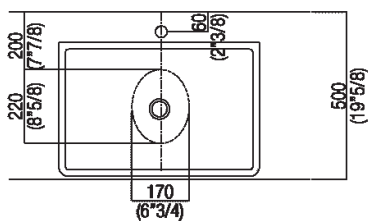

Rectangular over countertop washbasin in white Carrara marble, grey carnico marble, black Marquina marble, green Alpi marble o Emperador dark marble, without overflow. Designed for waste .MET0563.

Altezza:	16 cm	6" 1/4 inches
Larghezza:	60 cm	23" 5/8 inches
Peso:	33 kg	73 lbs
Profondità :	40 cm	15" 3/4 inches
Confezione:	70 x 48 x 28 cm	27" 4/8 x 18" 7/8 x 11" inches
Peso della confezione:	39 kg	86 lbs

Materiali

-  Marble

Main dimensions

Installation notes: countertop to be rested on cabinet with thickness cm 3 (1"3/16)

Scarico per sifone a bottiglia e ad incasso
Drain for bottle trap and concealed waste trap

*h.consigliata / advised h.

Holes for countertop washbasins and top mounted taps for top

PIANO cm 50 / COUNTERTOP cm 50

Posizione standard per rubinetto su piano
Standard position for top mounted tap

Posizione standard per rubinetto a parete
Standard position for wall mounted tap

Posizione speciale per rubinetto Sen a parete e Square con bocca curva
Special position for wall mounted tap Sen and Square white curved spout

Tap position, recommended height

Installation notes: countertop to be rested on cabinet with thickness cm 6 (2"3/8)