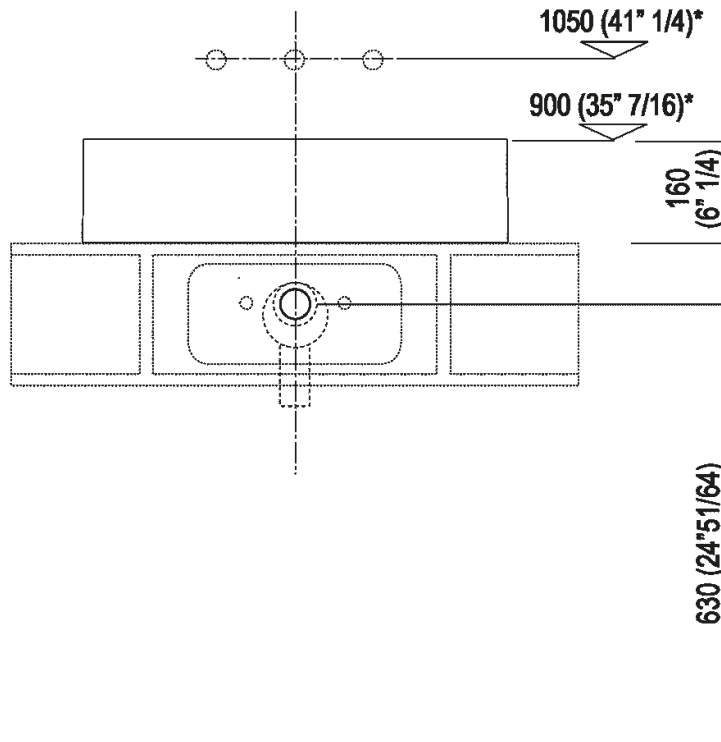

Posizione speciale per rubinetto Sen a parete e Square con bocca curva
Special position for wall mounted tap Sen and Square white curved spout

Tap position, recommended height

Installation notes: countertop to be rested on cabinet with thickness cm 6 (2"3/8)

Scarico per sifone a bottiglia e ad incasso
Drain for bottle trap and concealed waste trap

*h.consigliata / advised h.

Installation notes: countertop with concealed wall
 fixings/freestanding with thickness cm 6 (2"3/8)

Scarico per sifone a bottiglia
Drain for bottle trap

*h.consigliata / advised h.

Installation notes: on casing H 40 cm Lato

Scarico per sifone a bottiglia e ad incasso
Drain for bottle trap and concealed waste trap

***h.consigliata / advised h.**

Installation notes: on casing H 20 cm Lato

Scarico per sifone a bottiglia e ad incasso
Drain for bottle trap and concealed waste trap

*h.consigliata / advised h.