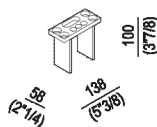

Tooth brush holder for small / high box  
ALEG531GR

Benedini Associati, 2011

Countertop or drawer accessory, for insertion in the containers in the Flat XL and Evoluzione ranges. In solid ash with grey lacquered open-pore finish. The various boxes can be positioned individually or placed in various positions in the tray.

Altezza: 10 cm 3" 7/8 inches

Larghezza: 13.8 cm 5" 3/8 inches

Profondità : 5.8 cm 2" 1/4 inches