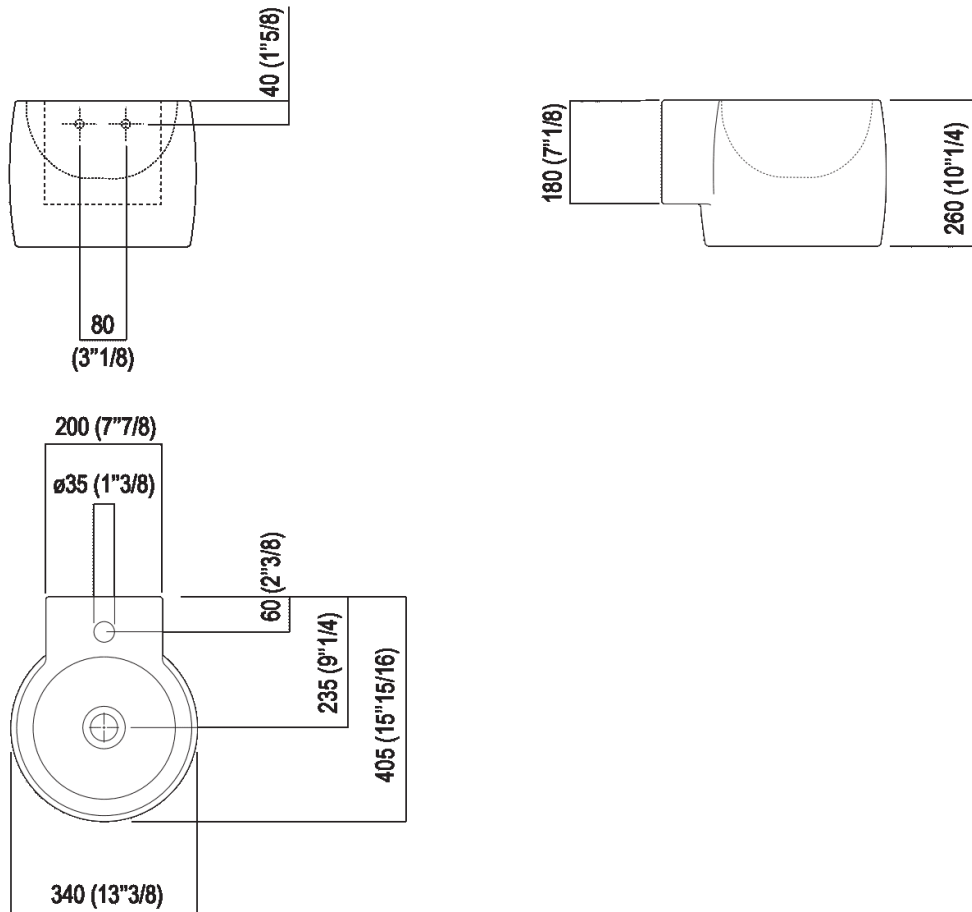

Washbasin with tap hole
 ACER0710NZ

Benedini Associati, 1999

Washbasin in white fire clay.

Finiture

White

Materiali

Fire clay

Circular washbasin in white fire clay with or without tap hole, without overflow, complete with fixing kit. Designed for waste .MET0563.

Altezza:	26 cm	10" 1/4 inches
Larghezza:	34 cm	13" 3/8 inches
Peso:	8.5 kg	19 lbs
Profondità :	40.5 cm	15" 15/16 inches
Confezione:	49 x 42 x 31 cm	19" 2/8 x 16" 4/8 x 12" 2/8 inches
Peso della confezione:	10 kg	22 lbs

Main dimensions

Installation notes

Scarico per sifone a bottiglia
Drain for bottle trap

*h.consigliata / advised h.

Installation notes

Scarico per sifone ad incasso
Drain for concealed waste trap

*h.consigliata / advised h.