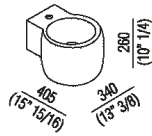

Washbasin with tap hole
 ACER0710NZ

Benedini Associati, 1999

Washbasin in white fire clay.

Finiture

White

Materiali

Fire clay

Circular washbasin in white fire clay with or without tap hole, without overflow, complete with fixing kit. Designed for waste .MET0563.

Altezza:	26 cm	10" 1/4 inches
Larghezza:	34 cm	13" 3/8 inches
Peso:	8.5 kg	19 lbs
Profondità :	40.5 cm	15" 15/16 inches
Confezione:	49 x 42 x 31 cm	19" 2/8 x 16" 4/8 x 12" 2/8 inches
Peso della confezione:	10 kg	22 lbs

Main dimensions

Installation notes

Scarico per sifone a bottiglia
Drain for bottle trap

*h.consigliata / advised h.

Installation notes

Scarico per sifone ad incasso
Drain for concealed waste trap

*h.consigliata / advised h.