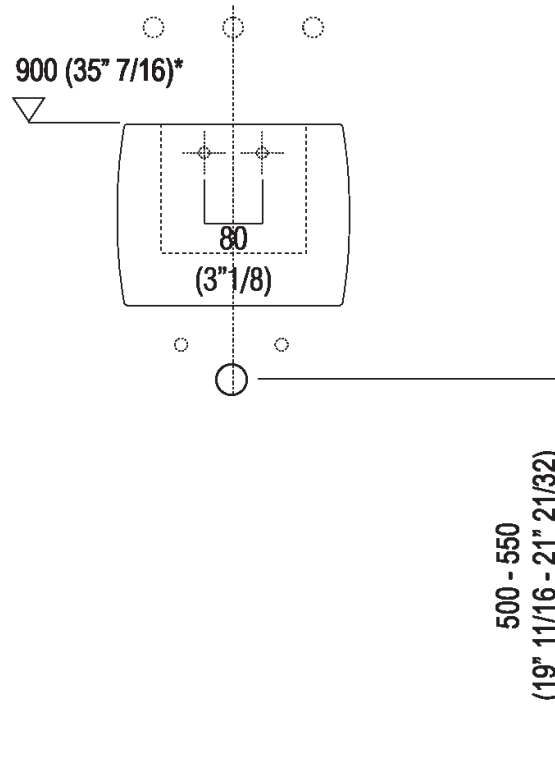

Washbasin with tap hole
 ACER0710NZ

Benedini Associati, 1999

Washbasin in white fire clay.

Finiture

White

Materiali

Fire clay

Circular washbasin in white fire clay with or without tap hole, without overflow, complete with fixing kit. Designed for waste .MET0563.

Altezza:	26 cm	10" 1/4 inches
Larghezza:	34 cm	13" 3/8 inches
Peso:	8.5 kg	19 lbs
Profondità :	40.5 cm	15" 15/16 inches
Confezione:	49 x 42 x 31 cm	19" 2/8 x 16" 4/8 x 12" 2/8 inches
Peso della confezione:	10 kg	22 lbs

Main dimensions

Installation notes

Scarico per sifone a bottiglia
Drain for bottle trap

*h.consigliata / advised h.

Installation notes

Scarico per sifone ad incasso
Drain for concealed waste trap

*h.consigliata / advised h.