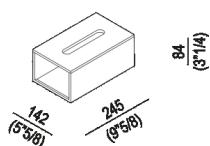

Tissue dispenser

ALEG532GR

Benedini Associati, 2011

Finiture

Painted grey

Materiali

Wood

Countertop or drawer accessory, for insertion in the containers in the Flat XL and Evoluzione ranges. In solid ash with grey lacquered open-pore finish. The various boxes can be positioned individually or placed in various positions in the tray.

Altezza:	8.4 cm	3" 1/4 inches
Larghezza:	24.5 cm	9" 5/8 inches
Profondità :	14.2 cm	5" 5/8 inches