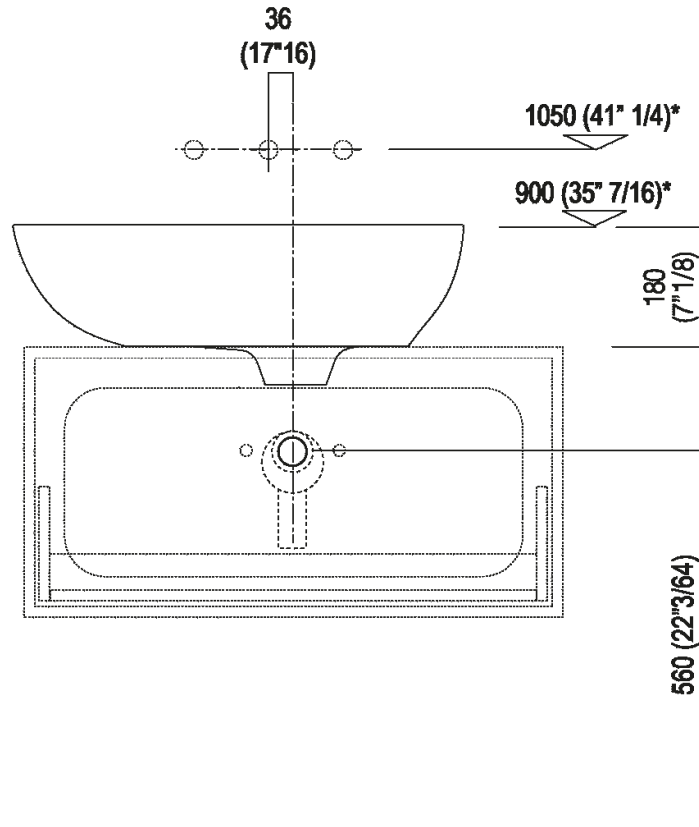

Tap position, recommended height

POSIZIONE RUBINETTERIA / TAP POSITION

Altezza consigliata / Recommended height

Main dimensions

Installation notes: on self-bearing countertop

Scarico per sifone a bottiglia
Drain for bottle trap

*h.consigliata / advised h.

Installation notes: on self-bearing countertop

Installation notes: on countertop to be resede on cabinets

Scarico per sifone a bottiglia e ad incasso
Drain for bottle trap and concealed waste trap

*h.consigliata / advised h.

Installation notes: on casing H 40 cm Lato

Scarico per sifone a bottiglia o ad incasso
Drain for bottle trap or concealed waste trap

*h.consigliata / advised h.

Installation notes: on casing H 20 cm Lato

Scarico per sifone a bottiglia
Drain for bottle trap

*h.consigliata / advised h.

Holes for countertop washbasins and top mounted taps for top

PIANO cm 50 / COUNTERTOP cm 50

Posizione standard per rubinetto su piano
Standard position for top mounted tap