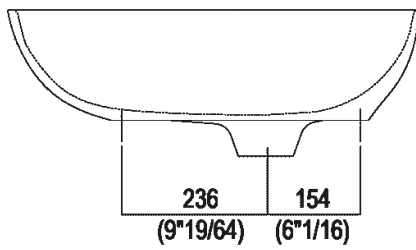

Finiture

-  White
-  White Carrara
-  Grey Carnico
-  Black Marquina
-  Green Alpi
-  Dark Emperador

Materiali

-  Cristalplant® biobased
-  Marble

Altezza:	18 cm	7" 1/8 inches
Larghezza:	67 cm	26" 3/8 inches
Peso:	12 kg	26 lbs
Profondità :	44.2 cm	17" 13/32 inches
Confezione:	73 x 50 x 30 cm	28" 47/64 x 9" 11/16 x 11" 13/16 inches
Peso della confezione:	14 kg	31 lbs

Note: The washbasin is also available in stone or marble types on demand. Price to be calculated. The above measurements refer to the Cristalplant® biobased version, for the marble version the measurements are: Weight: 35 lbsPackaging: 28" 47/64 x 9" 11/16 x 11" 13/16Gross weight: 35 lbs

Tap position, recommended height

POSIZIONE RUBINETTERIA / TAP POSITION

Altezza consigliata / Recommended height

Main dimensions

Installation notes: on self-bearing countertop

Scarico per sifone a bottiglia
Drain for bottle trap