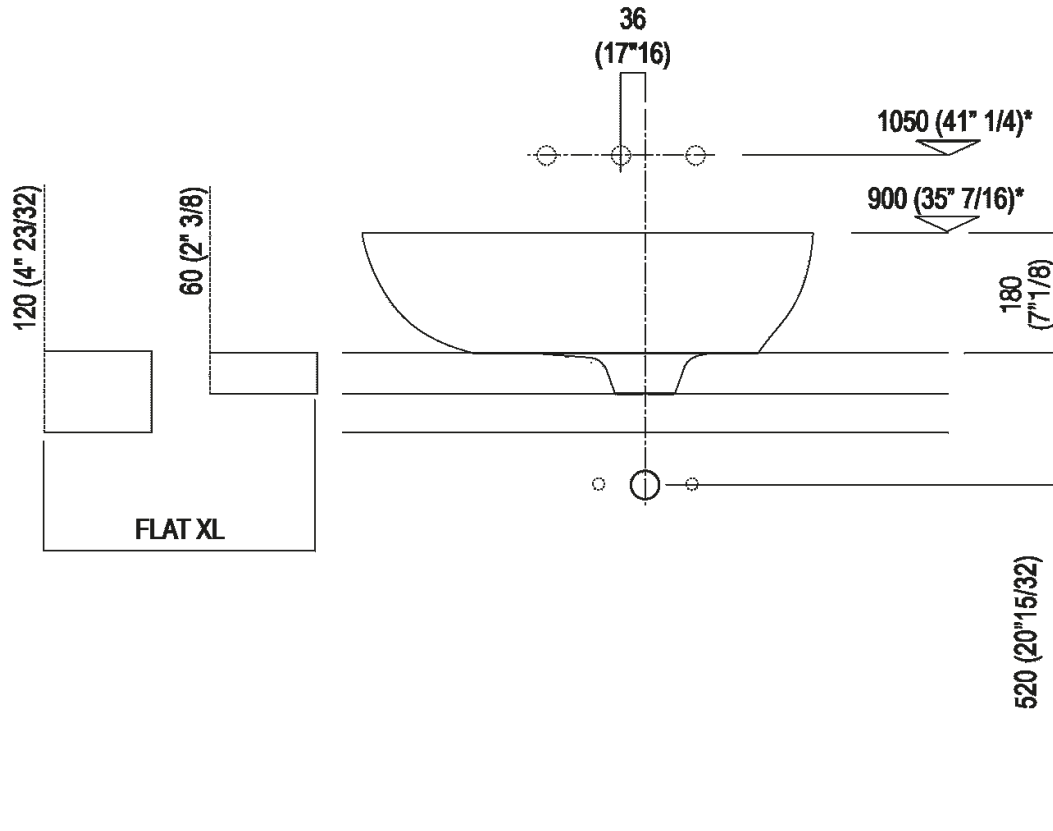

Finiture

-  White
-  White Carrara
-  Grey Carnico
-  Black Marquina
-  Green Alpi
-  Dark Emperador

Materiali

-  Cristalplant® biobased
-  Marble

Altezza:	18 cm	7" 1/8 inches
Larghezza:	67 cm	26" 3/8 inches
Peso:	12 kg	26 lbs
Profondità :	44.2 cm	17" 13/32 inches
Confezione:	73 x 50 x 30 cm	28" 47/64 x 9" 11/16 x 11" 13/16 inches
Peso della confezione:	14 kg	31 lbs

Note: The washbasin is also available in stone or marble types on demand. Price to be calculated. The above measurements refer to the Cristalplant® biobased version, for the marble version the measurements are: Weight: 35 lbsPackaging: 28" 47/64 x 9" 11/16 x 11" 13/16Gross weight: 35 lbs

Tap position, recommended height

POSIZIONE RUBINETTERIA / TAP POSITION

Altezza consigliata / Recommended height

Main dimensions

Installation notes: on self-bearing countertop

Scarico per sifone a bottiglia
Drain for bottle trap

*h.consigliata / advised h.

Installation notes: on casing H 40 cm Lato

Scarico per sifone a bottiglia o ad incasso
Drain for bottle trap or concealed waste trap

*h.consigliata / advised h.

Installation notes: on casing H 20 cm Lato