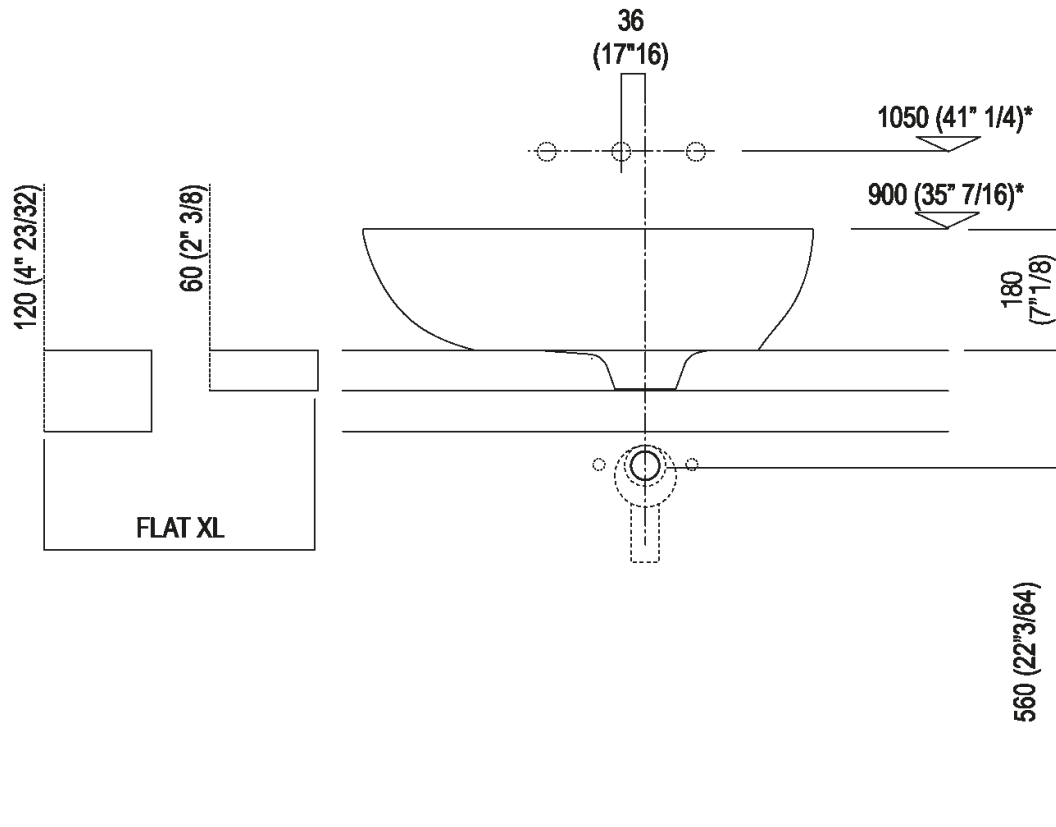

Installation notes: on self-bearing countertop