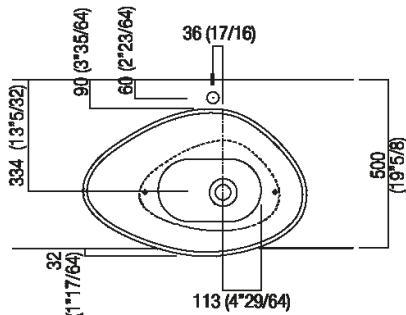

Tap position, recommended height

POSIZIONE RUBINETTERIA / TAP POSITION

Altezza consigliata / Recommended height

Main dimensions

Installation notes: on self-bearing countertop

Scarico per sifone a bottiglia
Drain for bottle trap

*h.consigliata / advised h.

Installation notes: on casing H 40 cm Lato

Scarico per sifone a bottiglia o ad incasso
Drain for bottle trap or concealed waste trap

*h.consigliata / advised h.

Installation notes: on casing H 20 cm Lato

Scarico per sifone a bottiglia
Drain for bottle trap

*h.consigliata / advised h.

Holes for countertop washbasins and top mounted taps for top

PIANO cm 50 / COUNTERTOP cm 50

Posizione standard per rubinetto su piano
Standard position for top mounted tap

Posizione standard per rubinetto a parete
Standard position for wall mounted tap

Posizione speciale per rubinetto Sen a parete e Square con bocca curva
Special position for wall mounted tap Sen and Square white curved spout