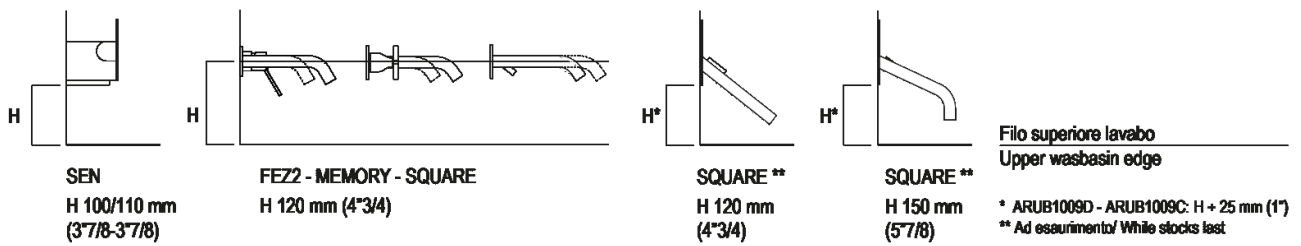

Tap position, recommended height

POSIZIONE RUBINETTERIA / TAP POSITION

Altezza consigliata / Recommended height