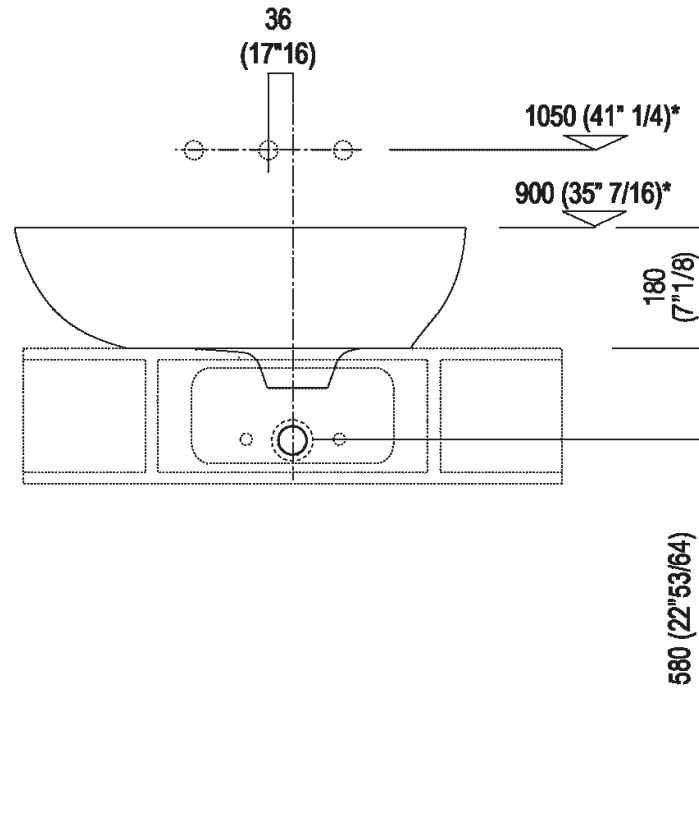

Tap position, recommended height

POSIZIONE RUBINETTERIA / TAP POSITION

Altezza consigliata / Recommended height

Main dimensions

Installation notes: on self-bearing countertop

Scarico per sifone a bottiglia
Drain for bottle trap

*h.consigliata / advised h.

Installation notes: on casing H 40 cm Lato

Scarico per sifone a bottiglia o ad incasso
Drain for bottle trap or concealed waste trap

*h.consigliata / advised h.

Installation notes: on casing H 20 cm Lato

Scarico per sifone a bottiglia
Drain for bottle trap

*h.consigliata / advised h.

Holes for countertop washbasins and top mounted taps for top

PIANO cm 50 / COUNTERTOP cm 50

Posizione standard per rubinetto su piano
Standard position for top mounted tap

Posizione standard per rubinetto a parete
Standard position for wall mounted tap

Posizione speciale per rubinetto Sen a parete e Square con bocca curva
Special position for wall mounted tap Sen and Square white curved spout