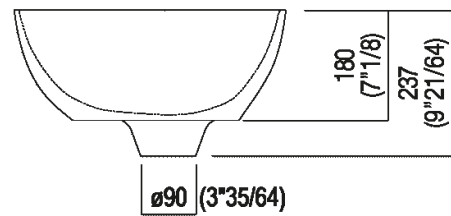

Finiture

-  White
-  White Carrara
-  Grey Carnico
-  Black Marquina
-  Green Alpi
-  Dark Emperador

Materiali

-  Cristalplant® biobased
-  Marble

Altezza:	18 cm	7" 1/8 inches
Larghezza:	67 cm	26" 3/8 inches
Peso:	12 kg	26 lbs
Profondità :	44.2 cm	17" 13/32 inches
Confezione:	73 x 50 x 30 cm	28" 47/64 x 9" 11/16 x 11" 13/16 inches
Peso della confezione:	14 kg	31 lbs

Note: The washbasin is also available in stone or marble types on demand. Price to be calculated. The above measurements refer to the Cristalplant® biobased version, for the marble version the measurements are: Weight: 35 lbsPackaging: 28" 47/64 x 9" 11/16 x 11" 13/16Gross weight: 35 lbs

Tap position, recommended height

POSIZIONE RUBINETTERIA / TAP POSITION

Altezza consigliata / Recommended height

Main dimensions

Installation notes: on self-bearing countertop

Scarico per sifone a bottiglia
Drain for bottle trap