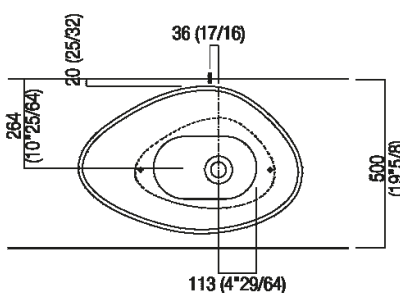

Tap position, recommended height

POSIZIONE RUBINETTERIA / TAP POSITION

Altezza consigliata / Recommended height

Main dimensions

Installation notes: on self-bearing countertop

Scarico per sifone a bottiglia
Drain for bottle trap

*h.consigliata / advised h.

Installation notes: on casing H 40 cm Lato

Scarico per sifone a bottiglia o ad incasso
Drain for bottle trap or concealed waste trap

*h.consigliata / advised h.

Installation notes: on casing H 20 cm Lato

Scarico per sifone a bottiglia
Drain for bottle trap

*h.consigliata / advised h.

Holes for countertop washbasins and top mounted taps for top

PIANO cm 50 / COUNTERTOP cm 50

Posizione standard per rubinetto su piano
Standard position for top mounted tap

Posizione standard per rubinetto a parete
Standard position for wall mounted tap

Posizione speciale per rubinetto Sen a parete e Square con bocca curva
Special position for wall mounted tap Sen and Square white curved spout