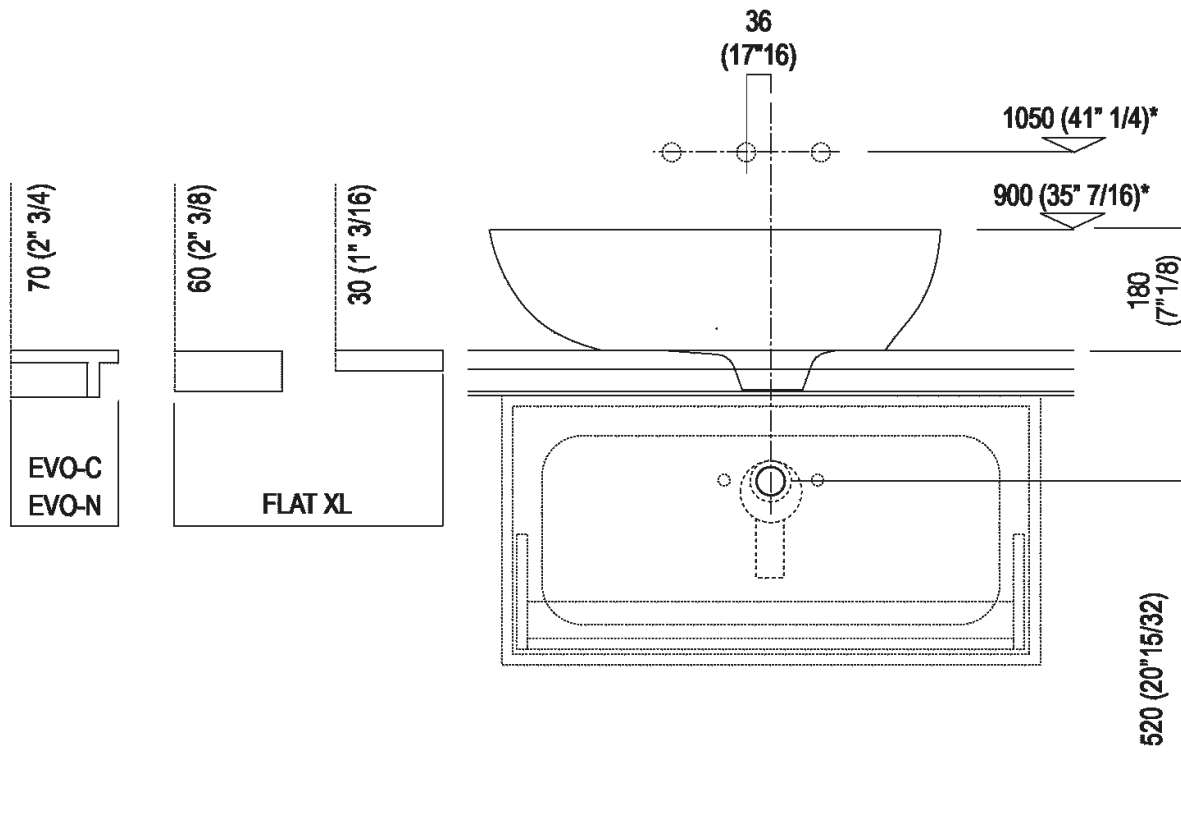

Tap position, recommended height

POSIZIONE RUBINETTERIA / TAP POSITION

Altezza consigliata / Recommended height

Main dimensions

Installation notes: on self-bearing countertop

Scarico per sifone a bottiglia
Drain for bottle trap

*h.consigliata / advised h.

Installation notes: on self-bearing countertop

Installation notes: on countertop to be resede on cabinets

Scarico per sifone a bottiglia e ad incasso
Drain for bottle trap and concealed waste trap

*h.consigliata / advised h.

Installation notes: on casing H 40 cm Lato

Scarico per sifone a bottiglia o ad incasso
Drain for bottle trap or concealed waste trap

*h.consigliata / advised h.

Installation notes: on casing H 20 cm Lato

Scarico per sifone a bottiglia
Drain for bottle trap

*h.consigliata / advised h.

Holes for countertop washbasins and top mounted taps for top

PIANO cm 50 / COUNTERTOP cm 50

Posizione standard per rubinetto su piano
Standard position for top mounted tap