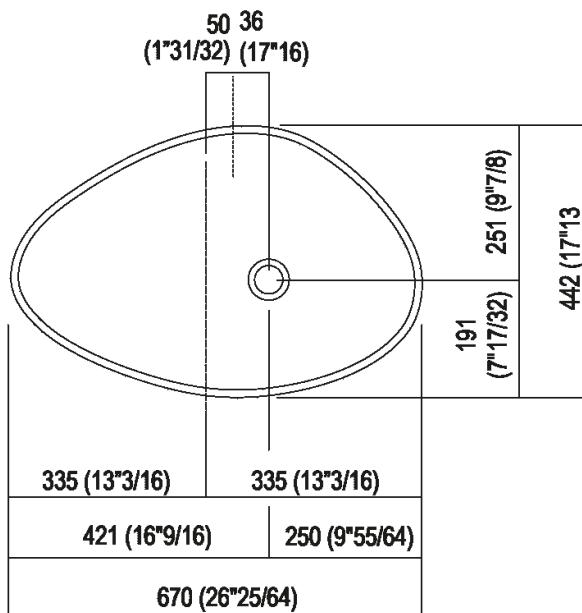

Finiture

-  White
-  White Carrara
-  Grey Carnico
-  Black Marquina
-  Green Alpi
-  Dark Emperador

Materiali

-  Cristalplant® biobased
-  Marble

Altezza:	18 cm	7" 1/8 inches
Larghezza:	67 cm	26" 3/8 inches
Peso:	12 kg	26 lbs
Profondità :	44.2 cm	17" 13/32 inches
Confezione:	73 x 50 x 30 cm	28" 47/64 x 9" 11/16 x 11" 13/16 inches
Peso della confezione:	14 kg	31 lbs

Note: The washbasin is also available in stone or marble types on demand. Price to be calculated. The above measurements refer to the Cristalplant® biobased version, for the marble version the measurements are: Weight: 35 lbsPackaging: 28" 47/64 x 9" 11/16 x 11" 13/16Gross weight: 35 lbs

Tap position, recommended height

POSIZIONE RUBINETTERIA / TAP POSITION

Altezza consigliata / Recommended height

Main dimensions

Installation notes: on self-bearing countertop

Scarico per sifone a bottiglia
Drain for bottle trap

*h.consigliata / advised h.

Installation notes: on casing H 40 cm Lato

Scarico per sifone a bottiglia o ad incasso
Drain for bottle trap or concealed waste trap

*h.consigliata / advised h.

Installation notes: on casing H 20 cm Lato