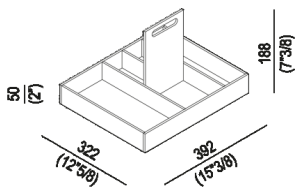

Shelf or support for boxes
 ALEG540GR

Benedini Associati, 2011

Finiture

 Painted grey

Materiali

 Wood

Countertop or drawer accessory, for insertion in the containers in the Flat XL and Evoluzione ranges. In solid ash with grey lacquered open-pore finish. The various boxes can be positioned individually or placed in various positions in the tray.

Altezza:	18.8 cm	7" 3/8 inches
Larghezza:	39.2 cm	15" 3/8 inches
Profondità :	32.2 cm	12" 5/8 inches