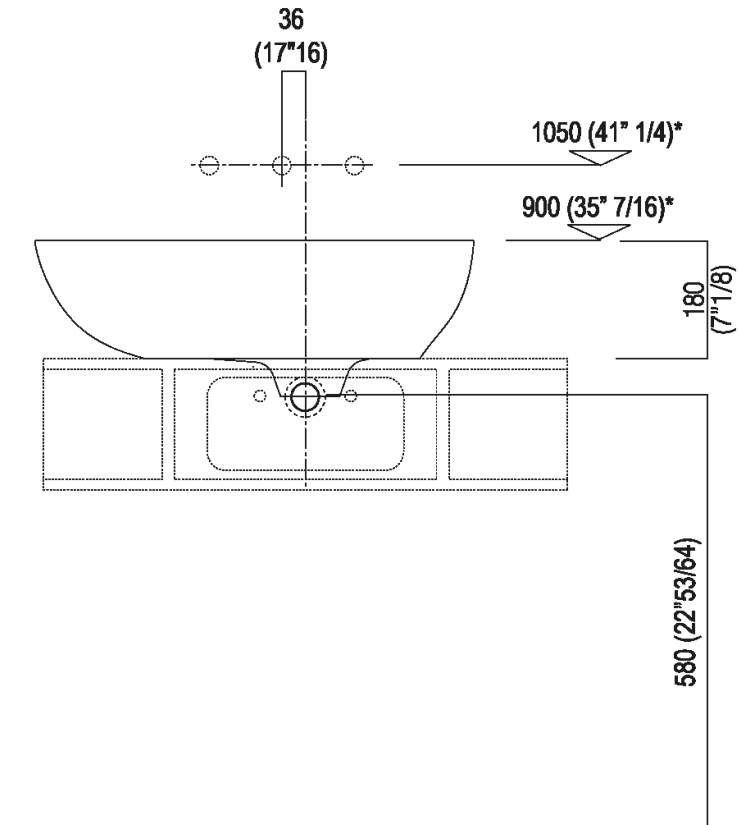

Main dimensions

Installation notes: on self-bearing countertop

Scarico per sifone a bottiglia
Drain for bottle trap

*h.consigliata / advised h.

Installation notes: on self-bearing countertop

Scarico per sifone ad incasso
 Drain for concealed waste trap

Holes for countertop washbasins and top mounted taps for top

PIANO cm 50 / COUNTERTOP cm 50

Posizione standard per rubinetto su piano
Standard position for top mounted tap

Posizione standard per rubinetto a parete
Standard position for wall mounted tap

Posizione speciale per rubinetto Sen a parete e Square con bocca curva
Special position for wall mounted tap Sen and Square white curved spout

Tap position, recommended height

POSIZIONE RUBINETTERIA / TAP POSITION

Altezza consigliata / Recommended height

Installation notes: on casing H 40 cm Lato

Scarico per sifone a bottiglia o ad incasso
Drain for bottle trap or concealed waste trap

*h.consigliata / advised h.

Installation notes: on casing H 20 cm Lato