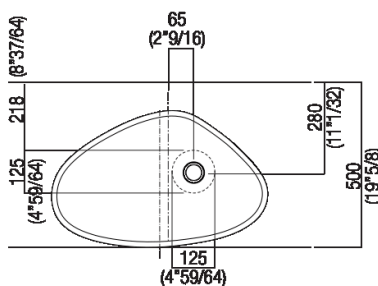

Finiture

-  White
-  White Carrara
-  Grey Carnico
-  Black Marquina
-  Green Alpi
-  Dark Emperador

Materiali

-  Cristalplant® biobased
-  Marble

Altezza:	18 cm	7" 1/8 inches
Larghezza:	63.3 cm	24" 59/64 inches
Peso:	12 kg	26 lbs
Profondità :	39.6 cm	15" 19/32 inches
Confezione:	70 x 45 x 28 cm	27" 1/2 x 17" 3/4 x 11" inches
Peso della confezione:	14 kg	30 lbs

Note: The washbasin is also available in stone or marble types on demand. Price to be calculated. The above measurements refer to the Cristalplant® biobased version, for the marble version the measurements are: Weight: 33 lbsPackaging: 27" 1/2 x 17" 3/4 x 11"Gross weight: 55 lbs

Main dimensions

Installation notes: on self-bearing countertop

Scarico per sifone a bottiglia
Drain for bottle trap

*h.consigliata / advised h.

Installation notes: on self-bearing countertop

Scarico per sifone ad incasso
 Drain for concealed waste trap

Holes for countertop washbasins and top mounted taps for top

PIANO cm 50 / COUNTERTOP cm 50

Posizione standard per rubinetto su piano
Standard position for top mounted tap

Posizione standard per rubinetto a parete
Standard position for wall mounted tap