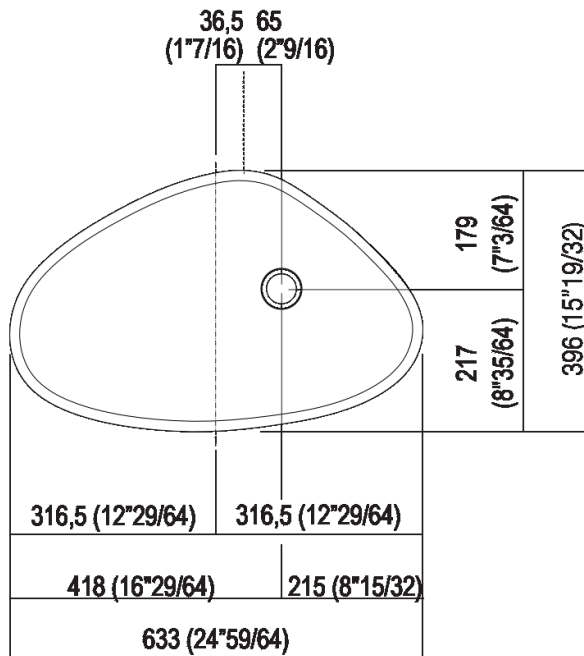

Finiture

-  White
-  White Carrara
-  Grey Carnico
-  Black Marquina
-  Green Alpi
-  Dark Emperador

Materiali

-  Cristalplant® biobased
-  Marble

Altezza:	18 cm	7" 1/8 inches
Larghezza:	63.3 cm	24" 59/64 inches
Peso:	12 kg	26 lbs
Profondità :	39.6 cm	15" 19/32 inches
Confezione:	70 x 45 x 28 cm	27" 1/2 x 17" 3/4 x 11" inches
Peso della confezione:	14 kg	30 lbs

Note: The washbasin is also available in stone or marble types on demand. Price to be calculated. The above measurements refer to the Cristalplant® biobased version, for the marble version the measurements are: Weight: 33 lbsPackaging: 27" 1/2 x 17" 3/4 x 11"Gross weight: 55 lbs

Main dimensions

Installation notes: on self-bearing countertop

Scarico per sifone a bottiglia
Drain for bottle trap

*h.consigliata / advised h.

Installation notes: on self-bearing countertop

Scarico per sifone ad incasso
 Drain for concealed waste trap

Holes for countertop washbasins and top mounted taps for top

PIANO cm 50 / COUNTERTOP cm 50

Posizione standard per rubinetto su piano
Standard position for top mounted tap

Posizione standard per rubinetto a parete
Standard position for wall mounted tap