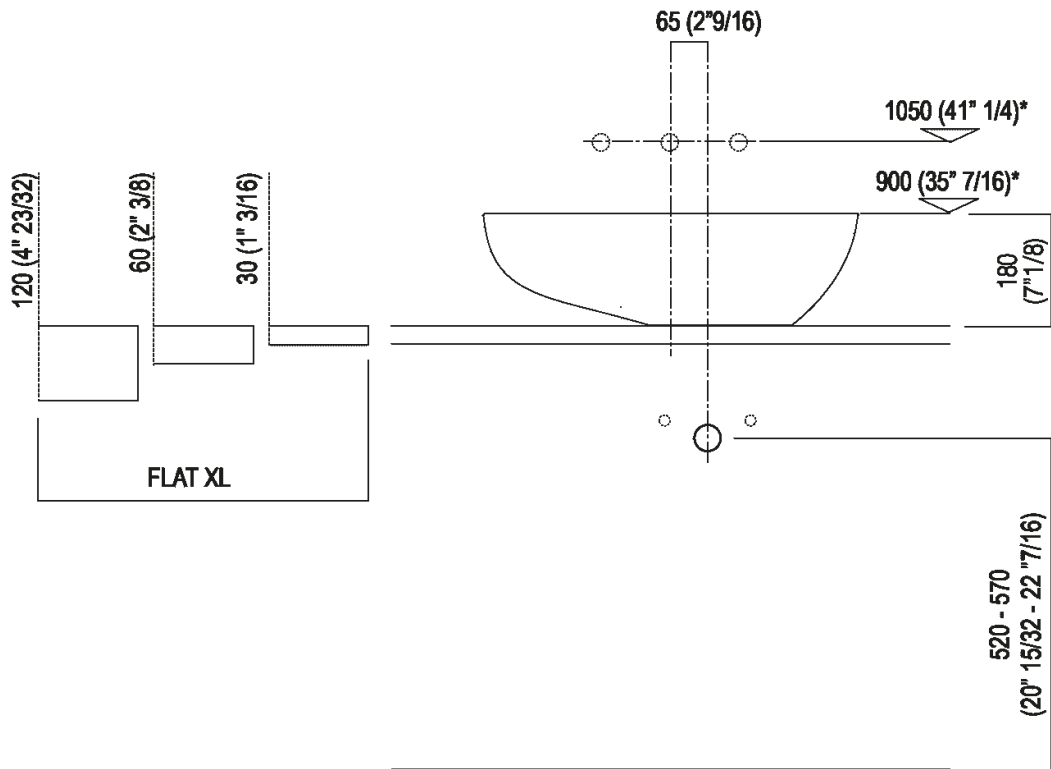

Finiture

-  White
-  White Carrara
-  Grey Carnico
-  Black Marquina
-  Green Alpi
-  Dark Emperador

Materiali

-  Cristalplant® biobased
-  Marble

Altezza:	18 cm	7" 1/8 inches
Larghezza:	63.3 cm	24" 59/64 inches
Peso:	12 kg	26 lbs
Profondità :	39.6 cm	15" 19/32 inches
Confezione:	70 x 45 x 28 cm	27" 1/2 x 17" 3/4 x 11" inches
Peso della confezione:	14 kg	30 lbs

Note: The washbasin is also available in stone or marble types on demand. Price to be calculated. The above measurements refer to the Cristalplant® biobased version, for the marble version the measurements are: Weight: 33 lbsPackaging: 27" 1/2 x 17" 3/4 x 11"Gross weight: 55 lbs

Main dimensions

Installation notes: on self-bearing countertop

Scarico per sifone a bottiglia
Drain for bottle trap

*h.consigliata / advised h.

Installation notes: on self-bearing countertop

Scarico per sifone ad incasso
 Drain for concealed waste trap

Holes for countertop washbasins and top mounted taps for top

PIANO cm 50 / COUNTERTOP cm 50

Posizione standard per rubinetto su piano
Standard position for top mounted tap

Posizione standard per rubinetto a parete
Standard position for wall mounted tap