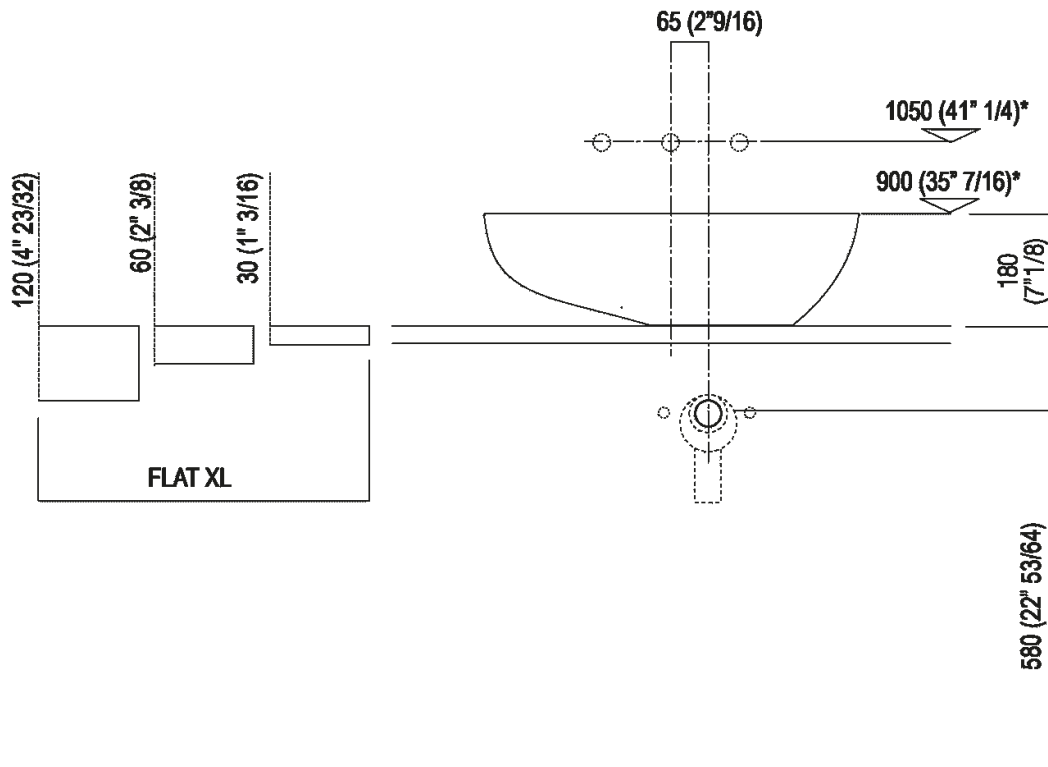

Finiture

-  White
-  White Carrara
-  Grey Carnico
-  Black Marquina
-  Green Alpi
-  Dark Emperador

Materiali

-  Cristalplant® biobased
-  Marble

Altezza:	18 cm	7" 1/8 inches
Larghezza:	63.3 cm	24" 59/64 inches
Peso:	12 kg	26 lbs
Profondità :	39.6 cm	15" 19/32 inches
Confezione:	70 x 45 x 28 cm	27" 1/2 x 17" 3/4 x 11" inches
Peso della confezione:	14 kg	30 lbs

Note: The washbasin is also available in stone or marble types on demand. Price to be calculated. The above measurements refer to the Cristalplant® biobased version, for the marble version the measurements are: Weight: 33 lbsPackaging: 27" 1/2 x 17" 3/4 x 11"Gross weight: 55 lbs

Main dimensions

Installation notes: on self-bearing countertop

Scarico per sifone a bottiglia
Drain for bottle trap

*h.consigliata / advised h.

Installation notes: on self-bearing countertop

Scarico per sifone ad incasso
 Drain for concealed waste trap

Holes for countertop washbasins and top mounted taps for top

PIANO cm 50 / COUNTERTOP cm 50

Posizione standard per rubinetto su piano
Standard position for top mounted tap

Posizione standard per rubinetto a parete
Standard position for wall mounted tap