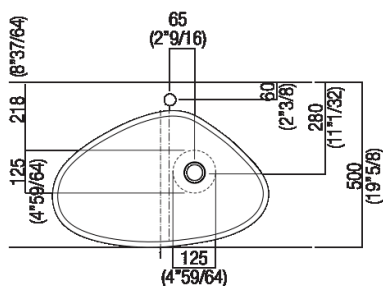

Finiture

-  White
-  White Carrara
-  Grey Carnico
-  Black Marquina
-  Green Alpi
-  Dark Emperador

Materiali

-  Cristalplant® biobased
-  Marble

Altezza:	18 cm	7" 1/8 inches
Larghezza:	63.3 cm	24" 59/64 inches
Peso:	12 kg	26 lbs
Profondità :	39.6 cm	15" 19/32 inches
Confezione:	70 x 45 x 28 cm	27" 1/2 x 17" 3/4 x 11" inches
Peso della confezione:	14 kg	30 lbs

Note: The washbasin is also available in stone or marble types on demand. Price to be calculated. The above measurements refer to the Cristalplant® biobased version, for the marble version the measurements are: Weight: 33 lbsPackaging: 27" 1/2 x 17" 3/4 x 11"Gross weight: 55 lbs

Main dimensions

Installation notes: on self-bearing countertop

Scarico per sifone a bottiglia
Drain for bottle trap

*h.consigliata / advised h.

Installation notes: on self-bearing countertop

Scarico per sifone ad incasso
 Drain for concealed waste trap

Holes for countertop washbasins and top mounted taps for top

PIANO cm 50 / COUNTERTOP cm 50

Posizione standard per rubinetto su piano
Standard position for top mounted tap

Posizione standard per rubinetto a parete
Standard position for wall mounted tap