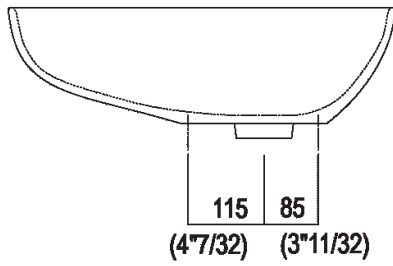

Main dimensions