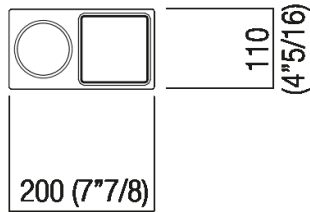

Altezza: 8.5 cm 3" 11/32 inches

Larghezza: 20 cm 7" 7/8 inches

Profondità : 10.5 cm 4" 1/8 inches

Note: Minimum order quantity: 4 pieces for any combination of item and finish. For smaller quantities, add 20% surcharge.

Main dimensions

∅ 80 (3"5/32)

39 (1"1/2)

85
(3" 11/32)

110
(4"5/16)

200 (7"7/8)