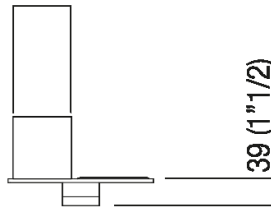

Altezza: 8.5 cm 3" 11/32 inches

Larghezza: 20 cm 7" 7/8 inches

Profondità : 10.5 cm 4" 1/8 inches

Note: Minimum order quantity: 4 pieces for any combination of item and finish. For smaller quantities, add 20% surcharge.

Main dimensions

∅ 80 (3"5/32)

39 (1"1/2)

85
(3" 11/32)

110
(4"5/16)

200 (7"7/8)