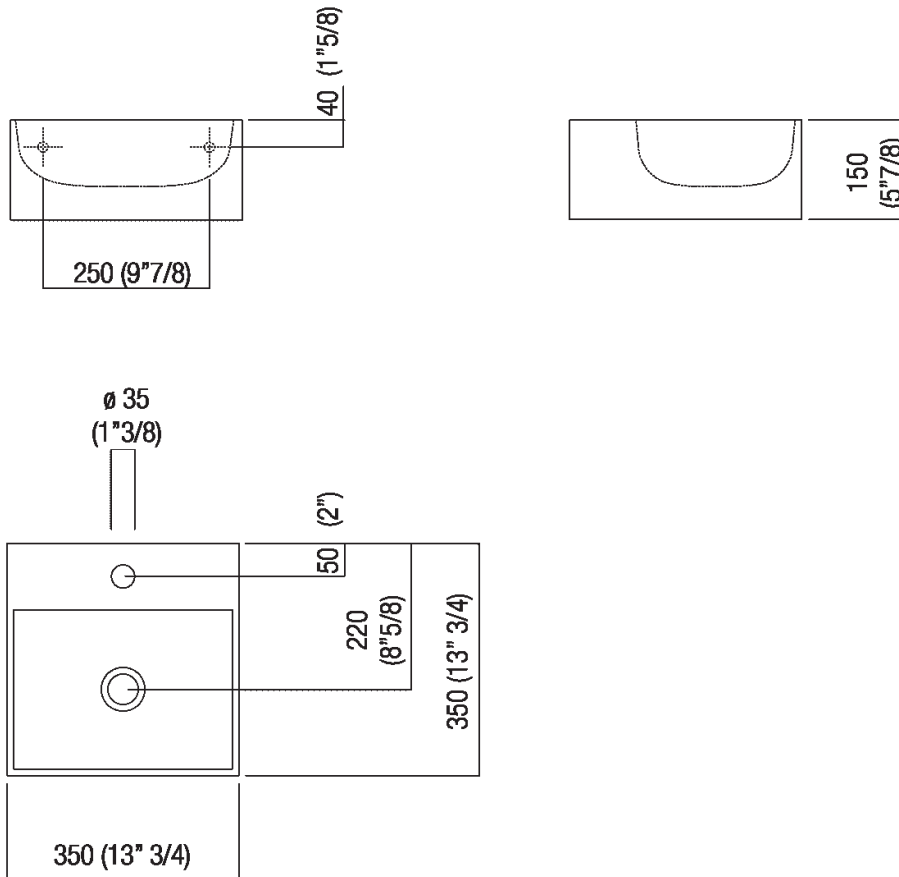

Independent washbasin with 1 tap hole
 ACER09941RZ

Benedini Associati, 2010

Finiture

White

Materiali

Cristalplant® biobased

White Cristalplant® biobased square handbasin, available with or without tap hole, without overflow. Fixing kit included. Model with side storage shelf also available. Designed for waste .MET0563.

Altezza:	15 cm	5" 7/8 inches
Larghezza:	35 cm	13" 3/4 inches
Peso:	8 kg	17 lbs
Profondità :	35 cm	13" 3/4 inches
Confezione:	40 x 40 x 20 cm	15" 6/8 x 15" 6/8 x 7" 7/8 inches
Peso della confezione:	11 kg	24 lbs

Main dimensions

Installation notes

Scarico per sifone a bottiglia
Drain for bottle trap

*h.consigliata / advised h.

Installation notes

Scarico per sifone ad incasso
Drain for concealed waste trap

***h.consigliata / advised h.**