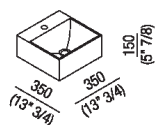

Independent washbasin with 1 tap hole
 ACER09941RZ

Benedini Associati, 2010

Finiture

White

Materiali

Cristalplant® biobased

White Cristalplant® biobased square handbasin, available with or without tap hole, without overflow. Fixing kit included. Model with side storage shelf also available. Designed for waste .MET0563.

Altezza:	15 cm	5" 7/8 inches
Larghezza:	35 cm	13" 3/4 inches
Peso:	8 kg	17 lbs
Profondità :	35 cm	13" 3/4 inches
Confezione:	40 x 40 x 20 cm	15" 6/8 x 15" 6/8 x 7" 7/8 inches
Peso della confezione:	11 kg	24 lbs