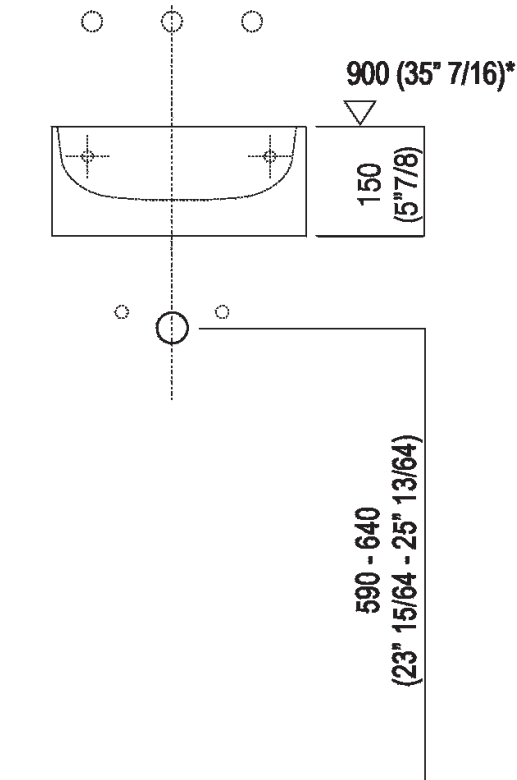

Independent washbasin with 1 tap hole
 ACER09941RZ

Benedini Associati, 2010

Finiture

White

Materiali

Cristalplant® biobased

White Cristalplant® biobased square handbasin, available with or without tap hole, without overflow. Fixing kit included. Model with side storage shelf also available. Designed for waste .MET0563.

Altezza:	15 cm	5" 7/8 inches
Larghezza:	35 cm	13" 3/4 inches
Peso:	8 kg	17 lbs
Profondità :	35 cm	13" 3/4 inches
Confezione:	40 x 40 x 20 cm	15" 6/8 x 15" 6/8 x 7" 7/8 inches
Peso della confezione:	11 kg	24 lbs

Main dimensions

Installation notes

Scarico per sifone a bottiglia
Drain for bottle trap

*h.consigliata / advised h.

Installation notes

Scarico per sifone ad incasso
Drain for concealed waste trap

***h.consigliata / advised h.**