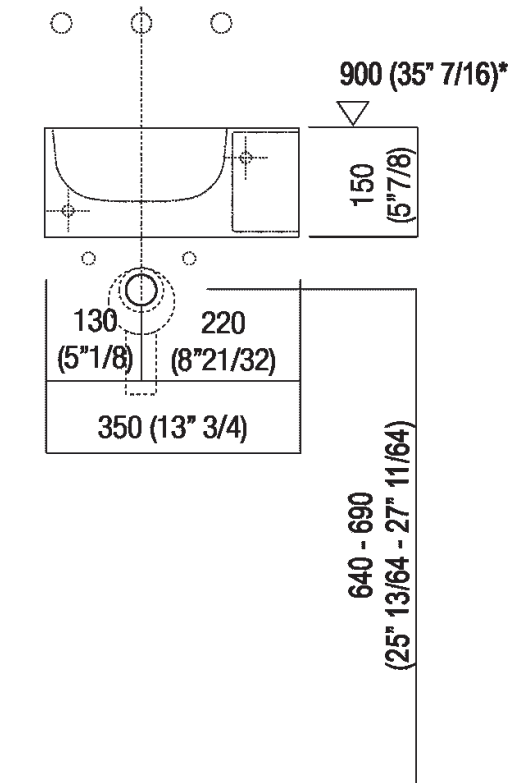

White Cristalplant® biobased square handbasin, available with or without tap hole, without overflow. Fixing kit included. Model with side storage shelf also available. Designed for waste .MET0563.

Altezza:	15 cm	5" 7/8 inches
Larghezza:	35 cm	13" 3/4 inches
Peso:	8 kg	17 lbs
Profondità :	35 cm	13" 3/4 inches
Confezione:	40 x 40 x 20 cm	15" 6/8 x 15" 6/8 x 7" 7/8 inches
Peso della confezione:	11 kg	24 lbs

**Main dimensions**

**Installation notes**

**Scarico per sifone a bottiglia**  
**Drain for bottle trap**

**\*h.consigliata / advised h.**

**Installation notes**

**Scarico per sifone ad incasso**  
**Drain for concealed waste trap**