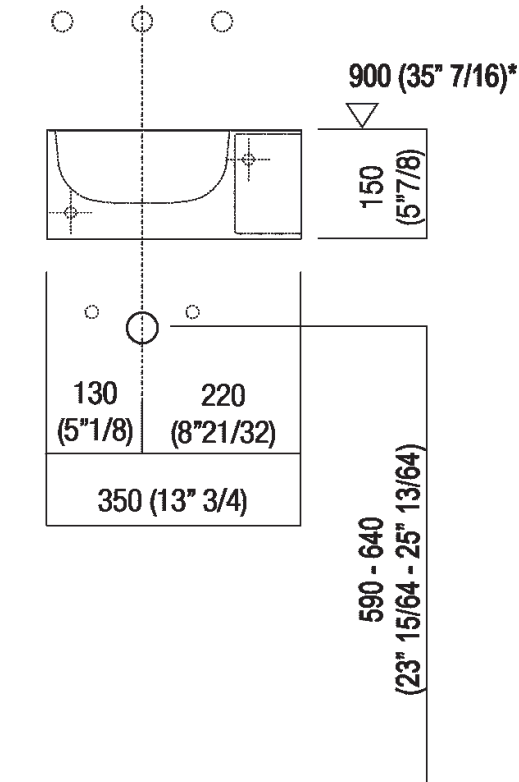

White Cristalplant® biobased square handbasin, available with or without tap hole, without overflow. Fixing kit included. Model with side storage shelf also available. Designed for waste .MET0563.

Altezza:	15 cm	5" 7/8 inches
Larghezza:	35 cm	13" 3/4 inches
Peso:	8 kg	17 lbs
Profondità :	35 cm	13" 3/4 inches
Confezione:	40 x 40 x 20 cm	15" 6/8 x 15" 6/8 x 7" 7/8 inches
Peso della confezione:	11 kg	24 lbs

**Main dimensions**

**Installation notes**

**Scarico per sifone a bottiglia**  
**Drain for bottle trap**

**\*h.consigliata / advised h.**

**Installation notes**

**Scarico per sifone ad incasso**  
**Drain for concealed waste trap**