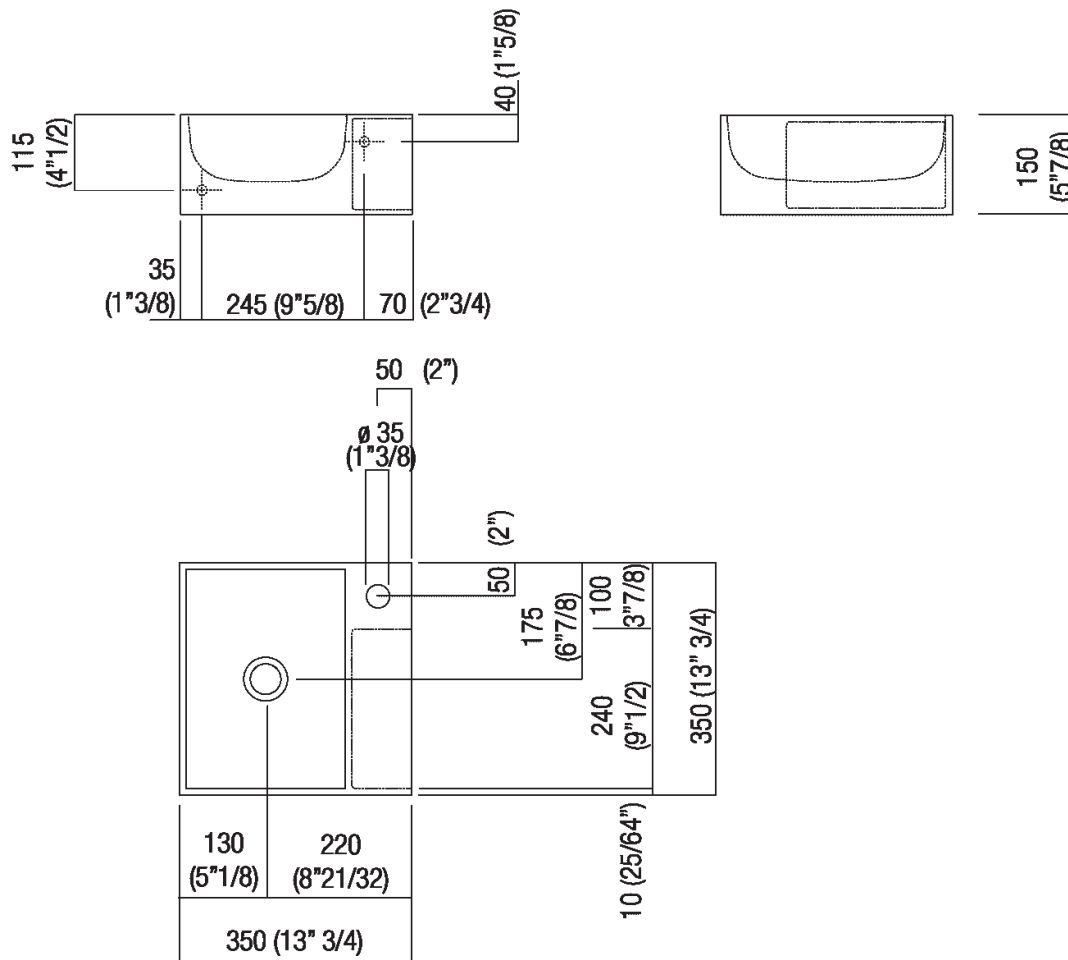

Independent washbasin with tap holes, with side storage shelf  
 ACER09951RZ

Benedini Associati, 2010

White Cristalplant® biobased washbasin with compact dimensions.

**Finiture**

White

**Materiali**

Cristalplant® biobased

White Cristalplant® biobased square handbasin, available with or without tap hole, without overflow. Fixing kit included. Model with side storage shelf also available. Designed for waste .MET0563.

Altezza:	15 cm	5" 7/8 inches
Larghezza:	35 cm	13" 3/4 inches
Peso:	8 kg	17 lbs
Profondità :	35 cm	13" 3/4 inches
Confezione:	40 x 40 x 20 cm	15" 6/8 x 15" 6/8 x 7" 7/8 inches
Peso della confezione:	11 kg	24 lbs

**Main dimensions**

**Installation notes**

**Scarico per sifone a bottiglia**  
**Drain for bottle trap**

**\*h.consigliata / advised h.**

**Installation notes**

**Scarico per sifone ad incasso**  
**Drain for concealed waste trap**