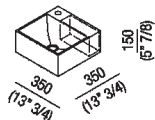

Independent washbasin with tap holes, with side storage shelf  
 ACER09951RZ

Benedini Associati, 2010

White Cristalplant® biobased washbasin with compact dimensions.

**Finiture**

White

**Materiali**

Cristalplant® biobased

White Cristalplant® biobased square handbasin, available with or without tap hole, without overflow. Fixing kit included. Model with side storage shelf also available. Designed for waste .MET0563.

Altezza:	15 cm	5" 7/8 inches
Larghezza:	35 cm	13" 3/4 inches
Peso:	8 kg	17 lbs
Profondità :	35 cm	13" 3/4 inches
Confezione:	40 x 40 x 20 cm	15" 6/8 x 15" 6/8 x 7" 7/8 inches
Peso della confezione:	11 kg	24 lbs