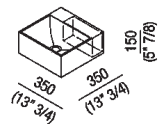

Independent washbasin without tap holes  
 with side storage shelf  
 ACER09950RZ

Benedini Associati, 2010

White Cristalplant® biobased washbasin with  
 compact dimensions.

White Cristalplant® biobased square handbasin, available with or without tap hole,  
 without overflow. Fixing kit included. Model with side storage shelf also available.  
 Designed for waste .MET0563.

**Finiture**

White

**Materiali**

Cristalplant® biobased

Altezza:	15 cm	5" 7/8 inches
Larghezza:	35 cm	13" 3/4 inches
Peso:	8 kg	17 lbs
Profondità :	35 cm	13" 3/4 inches
Confezione:	40 x 40 x 20 cm	15" 6/8 x 15" 6/8 x 7" 7/8 inches
Peso della confezione:	11 kg	24 lbs