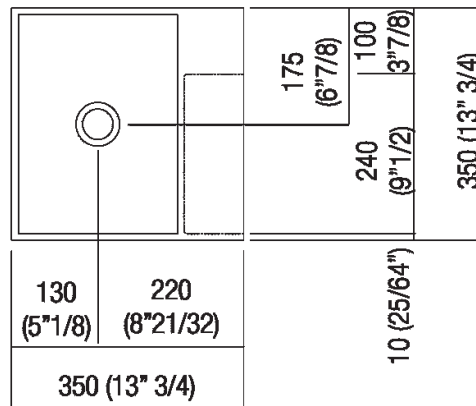

Independent washbasin without tap holes  
 with side storage shelf  
 ACER09950RZ

Benedini Associati, 2010

White Cristalplant® biobased washbasin with  
 compact dimensions.

White Cristalplant® biobased square handbasin, available with or without tap hole,  
 without overflow. Fixing kit included. Model with side storage shelf also available.  
 Designed for waste .MET0563.

**Finiture**

White

**Materiali**

Cristalplant® biobased

Altezza:	15 cm	5" 7/8 inches
Larghezza:	35 cm	13" 3/4 inches
Peso:	8 kg	17 lbs
Profondità :	35 cm	13" 3/4 inches
Confezione:	40 x 40 x 20 cm	15" 6/8 x 15" 6/8 x 7" 7/8 inches
Peso della confezione:	11 kg	24 lbs

**Main dimensions**

**Installation notes**

**Scarico per sifone a bottiglia**  
**Drain for bottle trap**

\*h.consigliata / advised h.

**Installation notes**

**Scarico per sifone ad incasso**  
**Drain for concealed waste trap**

**\*h.consigliata / advised h.**

Tap position, recommended height

**POSIZIONE RUBINETTERIA / TAP POSITION**

Altezza consigliata / Recommended height