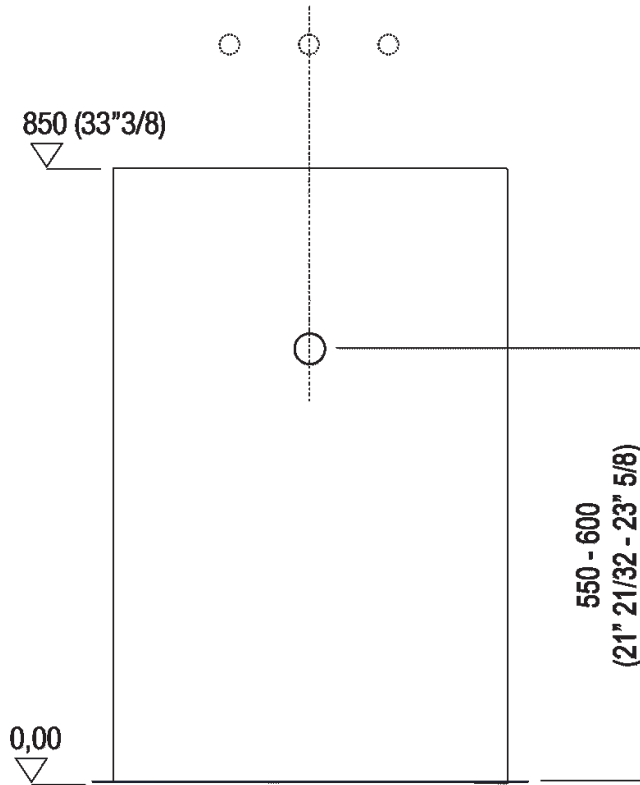

Independent washbasin
 ACER0731

Angelo Mangiarotti, 2003

Washbasin with sculatural traits, carved from a single block of marble.

Finiture

White Carrara

Materiali

Marble

Rectangular wall mounted washbasin in white Carrara marble with support on the floor, without tap holes and overflow, complete with fixing kit. Designed to take waste .MET0563 or .MET0418L.

Altezza:	85 cm	33" 3/8 inches
Larghezza:	55 cm	21" 5/8 inches
Peso:	190 kg	419 lbs
Profondità :	49 cm	19" 1/4 inches
Confezione:	62 x 70 x 110 cm	24" 3/8 x 27" 4/8 x 43" 2/8 inches
Peso della confezione:	236 kg	520 lbs

Main dimensions

Installation notes

Scarico per sifone a bottiglia
Drain for bottle trap

Tap position, recommended height

POSIZIONE RUBINETTERIA / TAP POSITION

Altezza consigliata / Recommended height