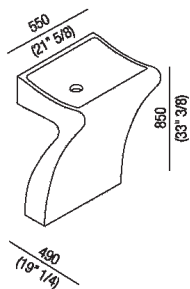

Independent washbasin
 ACER0731

Angelo Mangiarotti, 2003

Washbasin with sculatural traits, carved from a single block of marble.

Finiture

White Carrara

Materiali

Marble

Rectangular wall mounted washbasin in white Carrara marble with support on the floor, without tap holes and overflow, complete with fixing kit. Designed to take waste .MET0563 or .MET0418L.

Altezza:	85 cm	33" 3/8 inches
Larghezza:	55 cm	21" 5/8 inches
Peso:	190 kg	419 lbs
Profondità :	49 cm	19" 1/4 inches
Confezione:	62 x 70 x 110 cm	24" 3/8 x 27" 4/8 x 43" 2/8 inches
Peso della confezione:	236 kg	520 lbs

Main dimensions

Installation notes

Scarico per sifone a bottiglia
Drain for bottle trap

Tap position, recommended height

POSIZIONE RUBINETTERIA / TAP POSITION

Altezza consigliata / Recommended height