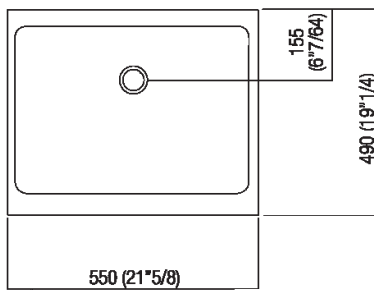

Independent washbasin
 ACER0731

Angelo Mangiarotti, 2003

Washbasin with sculatural traits, carved from a single block of marble.

Finiture

White Carrara

Materiali

Marble

Rectangular wall mounted washbasin in white Carrara marble with support on the floor, without tap holes and overflow, complete with fixing kit. Designed to take waste .MET0563 or .MET0418L.

Altezza:	85 cm	33" 3/8 inches
Larghezza:	55 cm	21" 5/8 inches
Peso:	190 kg	419 lbs
Profondità :	49 cm	19" 1/4 inches
Confezione:	62 x 70 x 110 cm	24" 3/8 x 27" 4/8 x 43" 2/8 inches
Peso della confezione:	236 kg	520 lbs

Main dimensions

Installation notes

Scarico per sifone a bottiglia
Drain for bottle trap

Tap position, recommended height

POSIZIONE RUBINETTERIA / TAP POSITION

Altezza consigliata / Recommended height