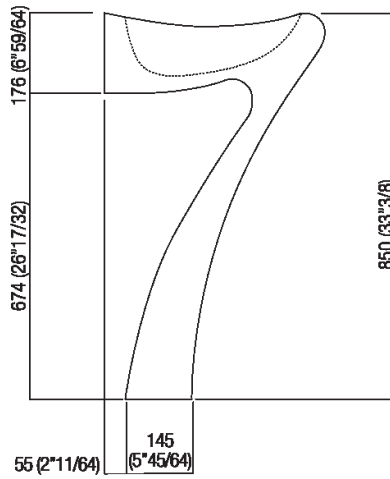

Independent washbasin
 ACER0731

Angelo Mangiarotti, 2003

Washbasin with sculatural traits, carved from a single block of marble.

Finiture

White Carrara

Materiali

Marble

Rectangular wall mounted washbasin in white Carrara marble with support on the floor, without tap holes and overflow, complete with fixing kit. Designed to take waste .MET0563 or .MET0418L.

Altezza:	85 cm	33" 3/8 inches
Larghezza:	55 cm	21" 5/8 inches
Peso:	190 kg	419 lbs
Profondità :	49 cm	19" 1/4 inches
Confezione:	62 x 70 x 110 cm	24" 3/8 x 27" 4/8 x 43" 2/8 inches
Peso della confezione:	236 kg	520 lbs

Main dimensions

Installation notes

Scarico per sifone a bottiglia
Drain for bottle trap

Tap position, recommended height

POSIZIONE RUBINETTERIA / TAP POSITION

Altezza consigliata / Recommended height