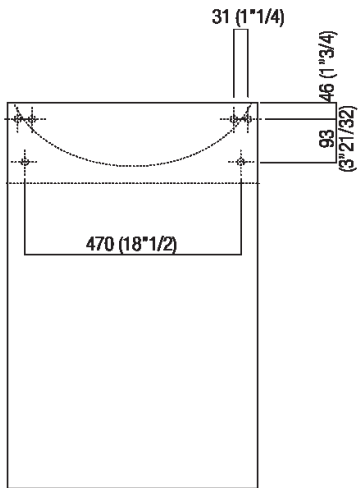

Independent washbasin
 ACER0731

Angelo Mangiarotti, 2003

Washbasin with sculatural traits, carved from a single block of marble.

Finiture

White Carrara

Materiali

Marble

Rectangular wall mounted washbasin in white Carrara marble with support on the floor, without tap holes and overflow, complete with fixing kit. Designed to take waste .MET0563 or .MET0418L.

Altezza:	85 cm	33" 3/8 inches
Larghezza:	55 cm	21" 5/8 inches
Peso:	190 kg	419 lbs
Profondità :	49 cm	19" 1/4 inches
Confezione:	62 x 70 x 110 cm	24" 3/8 x 27" 4/8 x 43" 2/8 inches
Peso della confezione:	236 kg	520 lbs

Main dimensions

Installation notes

Scarico per sifone a bottiglia
Drain for bottle trap

Tap position, recommended height

POSIZIONE RUBINETTERIA / TAP POSITION

Altezza consigliata / Recommended height