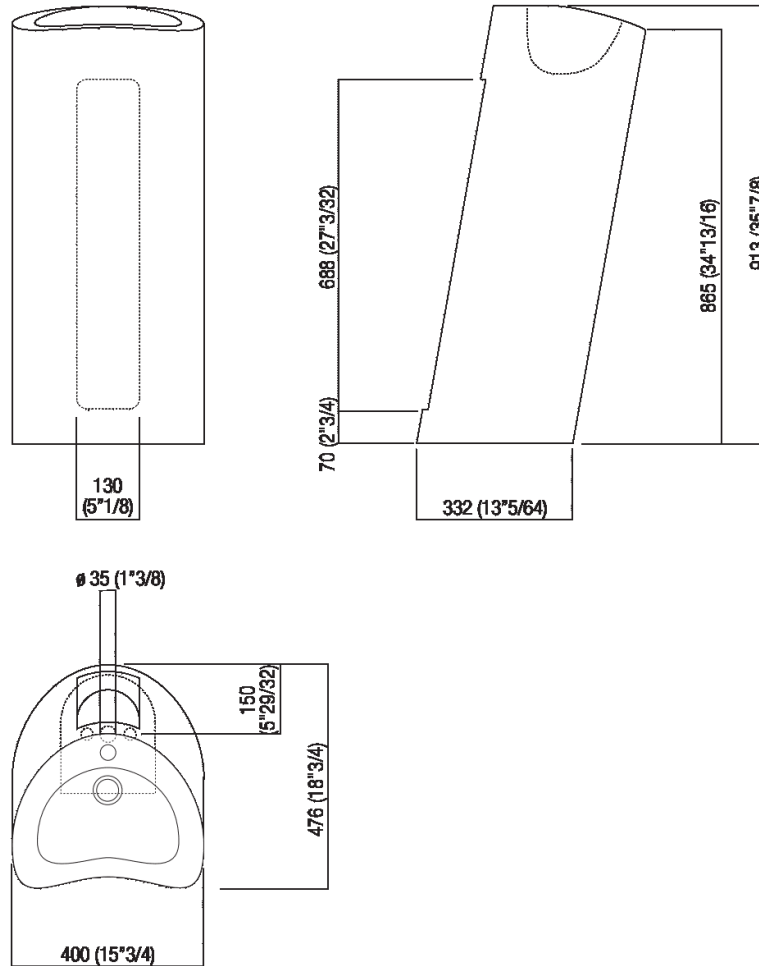

Independent washbasin with tap hole  
 ACER0732R

Angelo Mangiarotti, 2003

Washbasin in white Carrara marble:  
 functionality and sculpural lines for a timeless  
 icon.

**Finiture**

White Carrara

**Materiali**

Marble

Floor standing washbasin carved in white Carrara marble, available with or without tap hole, without overflow. Compulsory floor fixing kit must be ordered separately. It is possible to order the fixing kit in advance to allow fixing under finished floor surface. Designed to take waste .MET0563. It must be fitted with a bottle trap. It is possible to connect it to the drain through the floor (requires AKIT0811).

Altezza:	91.3 cm	35" 7/8 inches
Larghezza:	40 cm	15" 3/4 inches
Peso:	153 kg	337 lbs
Profondità :	47.6 cm	18" 3/4 inches
Confezione:	56 x 57 x 110 cm	22" x 22"4/8 x 43"2/8 inches
Peso della confezione:	190 kg	419 lbs

Main dimensions

Installation notes

Scarico per sifone a bottiglia  
Drain for bottle trap

Installation notes

Scarico per sifone a pavimento  
Drain for floor mounted waste trap