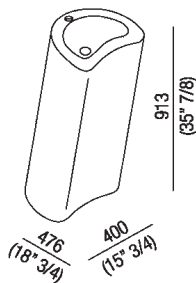

Independent washbasin with tap hole  
 ACER0732R

Angelo Mangiarotti, 2003

Washbasin in white Carrara marble:  
 functionality and sculpural lines for a timeless  
 icon.

**Finiture**

White Carrara

**Materiali**

Marble

Floor standing washbasin carved in white Carrara marble, available with or without tap hole, without overflow. Compulsory floor fixing kit must be ordered separately. It is possible to order the fixing kit in advance to allow fixing under finished floor surface. Designed to take waste .MET0563. It must be fitted with a bottle trap. It is possible to connect it to the drain through the floor (requires AKIT0811).

Altezza:	91.3 cm	35" 7/8 inches
Larghezza:	40 cm	15" 3/4 inches
Peso:	153 kg	337 lbs
Profondità :	47.6 cm	18" 3/4 inches
Confezione:	56 x 57 x 110 cm	22" x 22"4/8 x 43"2/8 inches
Peso della confezione:	190 kg	419 lbs

Main dimensions

Installation notes

Scarico per sifone a bottiglia  
Drain for bottle trap

Installation notes

Scarico per sifone a pavimento  
Drain for floor mounted waste trap