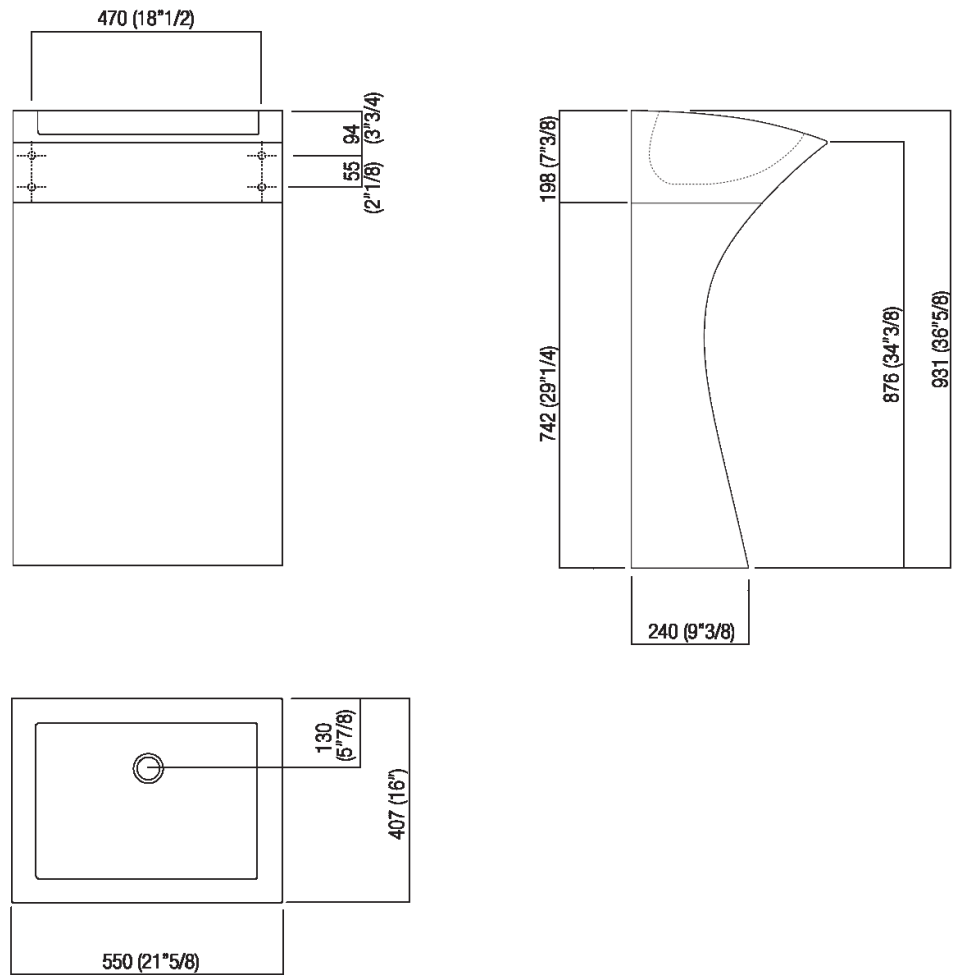

Independent washbasin  
 ACER0733

Angelo Mangiarotti, 2003

Washbasin in white Carrara marble with striking and sculpural lines.

**Finiture**

White Carrara

**Materiali**

Marble

Rectangular wall mounted washbasin in white Carrara marble with support on the floor, without tap hole and overflow, complete with fixing kit. Designed to use concealed waste trap .PLA0456, AKIT0731 and waste .MET0563.

Altezza:	93.1 cm	36"5/8 inches
Larghezza:	55 cm	21"5/8 inches
Peso:	245 kg	540 lbs
Profondità :	40.7 cm	16" inches
Confezione:	70 x 72 x 100 cm	27" 4/8 x 28" 3/8 x 39" 3/8 inches
Peso della confezione:	304 kg	670 lbs

**Main dimensions**

Installation notes

Scarico per sifone ad incasso  
Drain for concealed waste trap

Tap position, recommended height