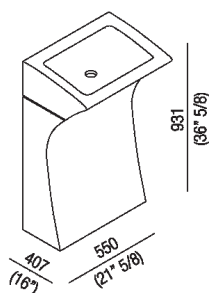

Independent washbasin  
 ACER0733

Angelo Mangiarotti, 2003

Washbasin in white Carrara marble with striking and sculpural lines.

**Finiture**

White Carrara

**Materiali**

Marble

Rectangular wall mounted washbasin in white Carrara marble with support on the floor, without tap hole and overflow, complete with fixing kit. Designed to use concealed waste trap .PLA0456, AKIT0731 and waste .MET0563.

Altezza:	93.1 cm	36"5/8 inches
Larghezza:	55 cm	21"5/8 inches
Peso:	245 kg	540 lbs
Profondità :	40.7 cm	16" inches
Confezione:	70 x 72 x 100 cm	27" 4/8 x 28" 3/8 x 39" 3/8 inches
Peso della confezione:	304 kg	670 lbs

**Main dimensions**

Installation notes

Scarico per sifone ad incasso  
Drain for concealed waste trap

Tap position, recommended height