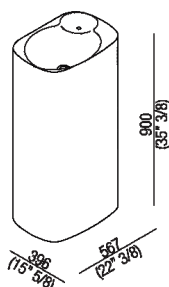

Column washbasin designed for floor drainage

ACER0763FP0_

Andrea Morgante (Shiro Studio) - Shiro Studio, 2010

White Cristalplant® biobased and marble independent washbasin