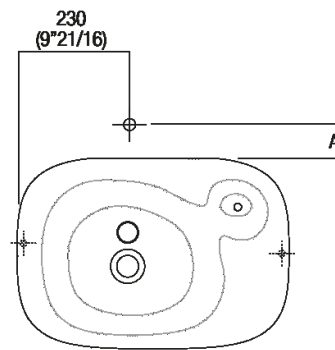

Altezza:	90 cm	35" 3/8 inches
Larghezza:	56.7 cm	22" 3/8 inches
Peso:	33 kg	73 lbs
Profondità :	39.6 cm	15" 5/8 inches
Confezione:	50 x 60 x 100 cm	19" 5/8 x 23" 5/8 x 39" 3/8 inches
Peso della confezione:	53 kg	117 lbs

Note: The above measurements refer to the Cristalplant® biobased version, for the marble version the measurements are: Weight: 210 kg - 462 lbs Packaging: 50 x 66 x 100 cm - 19" 5/8 x 26" x 39" 3/8Gross weight: 230 kg - 507 lbs

Main dimensions

900 (35" 7/16)

Installation notes

		A
FEZ2	AFEZ004	100 (3*15/16)
	ARUB146	100 (3*15/16)
MEMORY	AMEM323	140 (5*33/64)
	ARUB1092	140 (5*33/64)
SEN	ASEN0962N	60 (2*3/8)
SQUARE	ARUB1096	60 (2*3/8)
	ARUB1020*	60 (2*3/8)