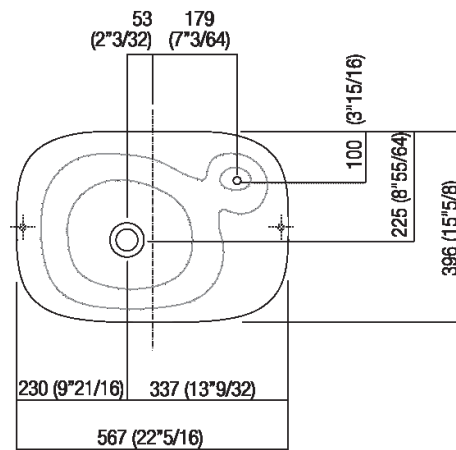

Altezza:	90 cm	35" 3/8 inches
Larghezza:	56.7 cm	22" 3/8 inches
Peso:	33 kg	73 lbs
Profondità :	39.6 cm	15" 5/8 inches
Confezione:	50 x 60 x 100 cm	19" 5/8 x 23" 5/8 x 39" 3/8 inches
Peso della confezione:	53 kg	117 lbs

Note: The above measurements refer to the Cristalplant® biobased version, for the marble version the measurements are: Weight: 210 kg - 462 lbs Packaging: 50 x 66 x 100 cm - 19" 5/8 x 26" x 39" 3/8Gross weight: 230 kg - 507 lbs

Main dimensions

900 (35" 7/16)

Installation notes

		A
FEZ2	AFEZ004	100 (3*15/16)
	ARUB146	100 (3*15/16)
MEMORY	AMEM323	140 (5*33/64)
	ARUB1092	140 (5*33/64)
SEN	ASEN0962N	60 (2*3/8)
SQUARE	ARUB1096	60 (2*3/8)
	ARUB1020*	60 (2*3/8)