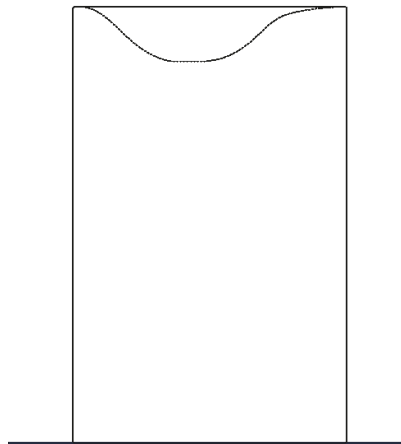

Altezza:	90 cm	35" 3/8 inches
Larghezza:	56.7 cm	22" 3/8 inches
Peso:	33 kg	73 lbs
Profondità :	39.6 cm	15" 5/8 inches
Confezione:	50 x 60 x 100 cm	19" 5/8 x 23" 5/8 x 39" 3/8 inches
Peso della confezione:	53 kg	117 lbs

Note: The above measurements refer to the Cristalplant® biobased version, for the marble version the measurements are: Weight: 210 kg - 462 lbs Packaging: 50 x 66 x 100 cm - 19" 5/8 x 26" x 39" 3/8Gross weight: 230 kg - 507 lbs

Main dimensions

900 (35" 7/16)

Installation notes

		A
FEZ2	AFEZ004	100 (3*15/16)
	ARUB146	100 (3*15/16)
MEMORY	AMEM323	140 (5*33/64)
	ARUB1092	140 (5*33/64)
SEN	ASEN0962N	60 (2*3/8)
SQUARE	ARUB1096	60 (2*3/8)
	ARUB1020*	60 (2*3/8)