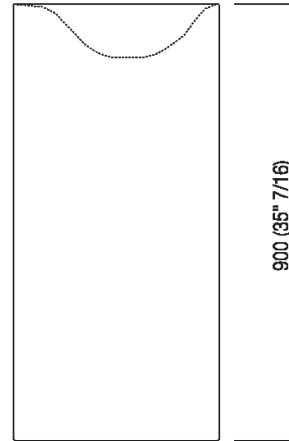

Materiali

-  Cristalplant® biobased
-  Marble

Rectangular wall mounted or column washbasin in white Cristalplant® biobased with overflow hole in a small basin connected with the main basin, which also can be used as a soap holder. Wall mounted version with or without tap hole. Column version also available in white Carrara marble, grey carnico marble, black Marquina marble, green Alpi marble or dark Emperador marble, without tap hole, designed for wall or floor mounted drain discharge. All models use waste .MET0563. For the version with floor mounted discharge, it is mandatory to insert waste trap .MET0519. Fixing kit included. The overflow hole has a maximum capacity of 8 l/min, therefore it is advisable to install a waste designed for washbasins without overflow.

Altezza:	90 cm	35" 3/8 inches
Larghezza:	56.7 cm	22" 3/8 inches
Peso:	33 kg	73 lbs
Profondità :	39.6 cm	15" 5/8 inches
Confezione:	50 x 60 x 100 cm	19" 5/8 x 23" 5/8 x 39" 3/8 inches
Peso della confezione:	53 kg	117 lbs

Note: The above measurements refer to the Cristalplant® biobased version, for the marble version the measurements are: Weight: 210 kg - 462 lbs Packaging: 50 x 66 x 100 cm - 19" 5/8 x 26" x 39" 3/8Gross weight: 230 kg - 507 lbs

Main dimensions

900 (35" 7/16)

Installation notes

		A
FEZ2	AFEZ004	100 (3*15/16)
	ARUB146	100 (3*15/16)
MEMORY	AMEM323	140 (5*33/64)
	ARUB1092	140 (5*33/64)
SEN	ASEN0962N	60 (2*3/8)
SQUARE	ARUB1096	60 (2*3/8)
	ARUB1020*	60 (2*3/8)