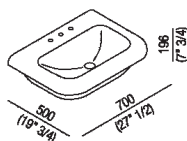

Independent washbasin with three tap holes
 ACER07663R_

Benedini Associati, 2009

Finiture

-  White/dark grey
-  White/light grey
-  White

Materiali

-  Cristalplant® biobased

Washbasin in white or two-coloured Cristalplant® biobased (soft touch exterior in dark grey RAL7021 or light grey RAL7044), with 3 holes for tapware units. Without overflow, fixing kit included. Designed for waste .MET0563. The washbasin is available in customized colours (15% extra charge).

Altezza:	19.6 cm	7" 3/4 inches
Larghezza:	70 cm	27" 1/2 inches
Peso:	12 kg	26 lbs
Profondità :	50 cm	19" 3/4 inches
Confezione:	60 x 80 x 30 cm	23" 5/8 x 31" 4/8 x 11" 6/8 inches
Peso della confezione:	15 kg	33 lbs