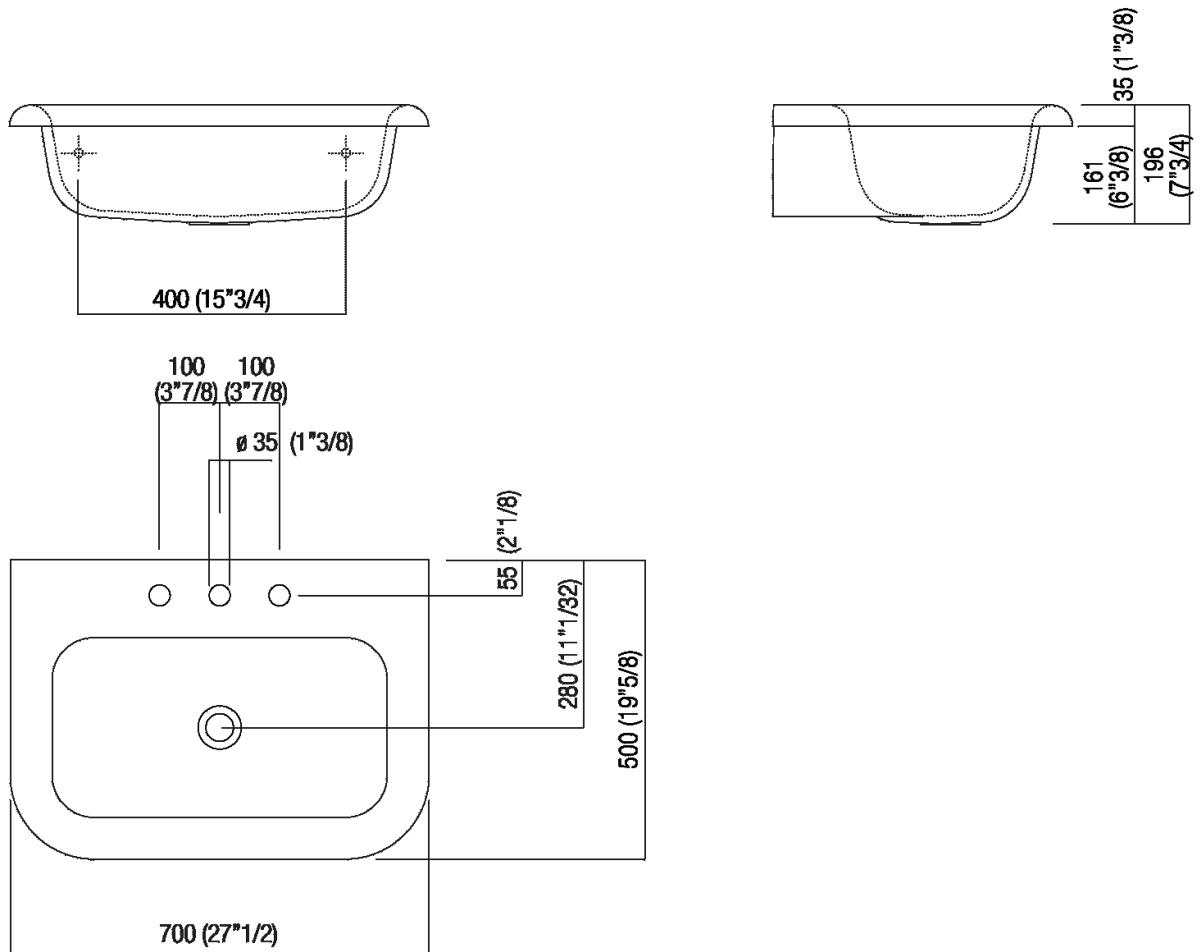

Independent washbasin with three tap holes
 ACER07663R_

Benedini Associati, 2009

Finiture

-  White/dark grey
-  White/light grey
-  White

Materiali

-  Cristalplant® biobased

Washbasin in white or two-coloured Cristalplant® biobased (soft touch exterior in dark grey RAL7021 or light grey RAL7044), with 3 holes for tapware units. Without overflow, fixing kit included. Designed for waste .MET0563. The washbasin is available in customized colours (15% extra charge).

Altezza:	19.6 cm	7" 3/4 inches
Larghezza:	70 cm	27" 1/2 inches
Peso:	12 kg	26 lbs
Profondità :	50 cm	19" 3/4 inches
Confezione:	60 x 80 x 30 cm	23" 5/8 x 31" 4/8 x 11" 6/8 inches
Peso della confezione:	15 kg	33 lbs

Main dimensions

Installation notes

Scarico per sifone a bottiglia
Drain for bottle trap

*h.consigliata / advised h.

Installation notes

Scarico per sifone ad incasso
Drain for concealed waste trap

*h.consigliata / advised h.