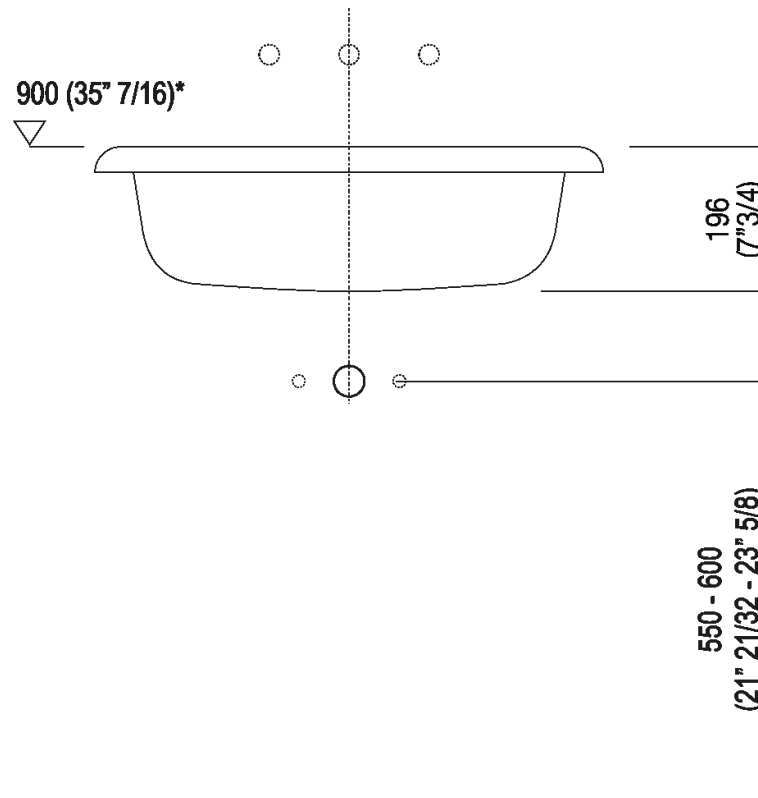

Independent washbasin with three tap holes
 ACER07663R_

Benedini Associati, 2009

Finiture

-  White/dark grey
-  White/light grey
-  White

Materiali

-  Cristalplant® biobased

Washbasin in white or two-coloured Cristalplant® biobased (soft touch exterior in dark grey RAL7021 or light grey RAL7044), with 3 holes for tapware units. Without overflow, fixing kit included. Designed for waste .MET0563. The washbasin is available in customized colours (15% extra charge).

Altezza:	19.6 cm	7" 3/4 inches
Larghezza:	70 cm	27" 1/2 inches
Peso:	12 kg	26 lbs
Profondità :	50 cm	19" 3/4 inches
Confezione:	60 x 80 x 30 cm	23" 5/8 x 31" 4/8 x 11" 6/8 inches
Peso della confezione:	15 kg	33 lbs

Main dimensions

Installation notes

Scarico per sifone a bottiglia
Drain for bottle trap

*h.consigliata / advised h.

Installation notes

Scarico per sifone ad incasso
Drain for concealed waste trap

*h.consigliata / advised h.

Installation notes

Scarico per sifone ad incasso e piletta con canotto fisso
Drain for concealed waste trap with not adjustable pipe

***h.consigliata / advised h.**