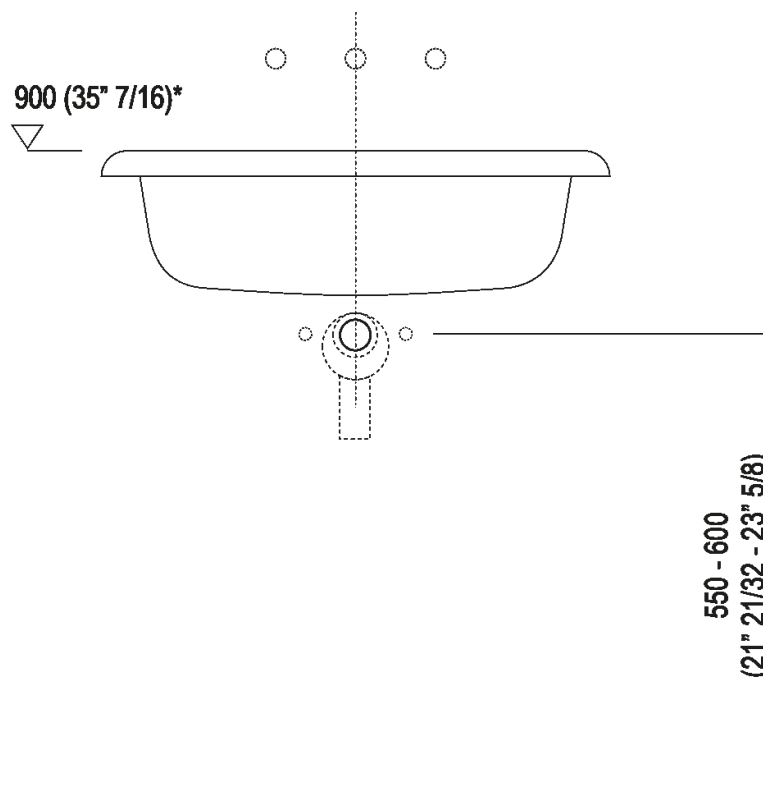

Independent washbasin with three tap holes
 ACER07663R_

Benedini Associati, 2009

Finiture

-  White/dark grey
-  White/light grey
-  White

Materiali

-  Cristalplant® biobased

Washbasin in white or two-coloured Cristalplant® biobased (soft touch exterior in dark grey RAL7021 or light grey RAL7044), with 3 holes for tapware units. Without overflow, fixing kit included. Designed for waste .MET0563. The washbasin is available in customized colours (15% extra charge).

Altezza:	19.6 cm	7" 3/4 inches
Larghezza:	70 cm	27" 1/2 inches
Peso:	12 kg	26 lbs
Profondità :	50 cm	19" 3/4 inches
Confezione:	60 x 80 x 30 cm	23" 5/8 x 31" 4/8 x 11" 6/8 inches
Peso della confezione:	15 kg	33 lbs

Main dimensions

Installation notes

Scarico per sifone a bottiglia
Drain for bottle trap

*h.consigliata / advised h.

Installation notes

Scarico per sifone ad incasso
Drain for concealed waste trap

*h.consigliata / advised h.

Installation notes

Scarico per sifone ad incasso e piletta con canotto fisso
Drain for concealed waste trap with not adjustable pipe

***h.consigliata / advised h.**