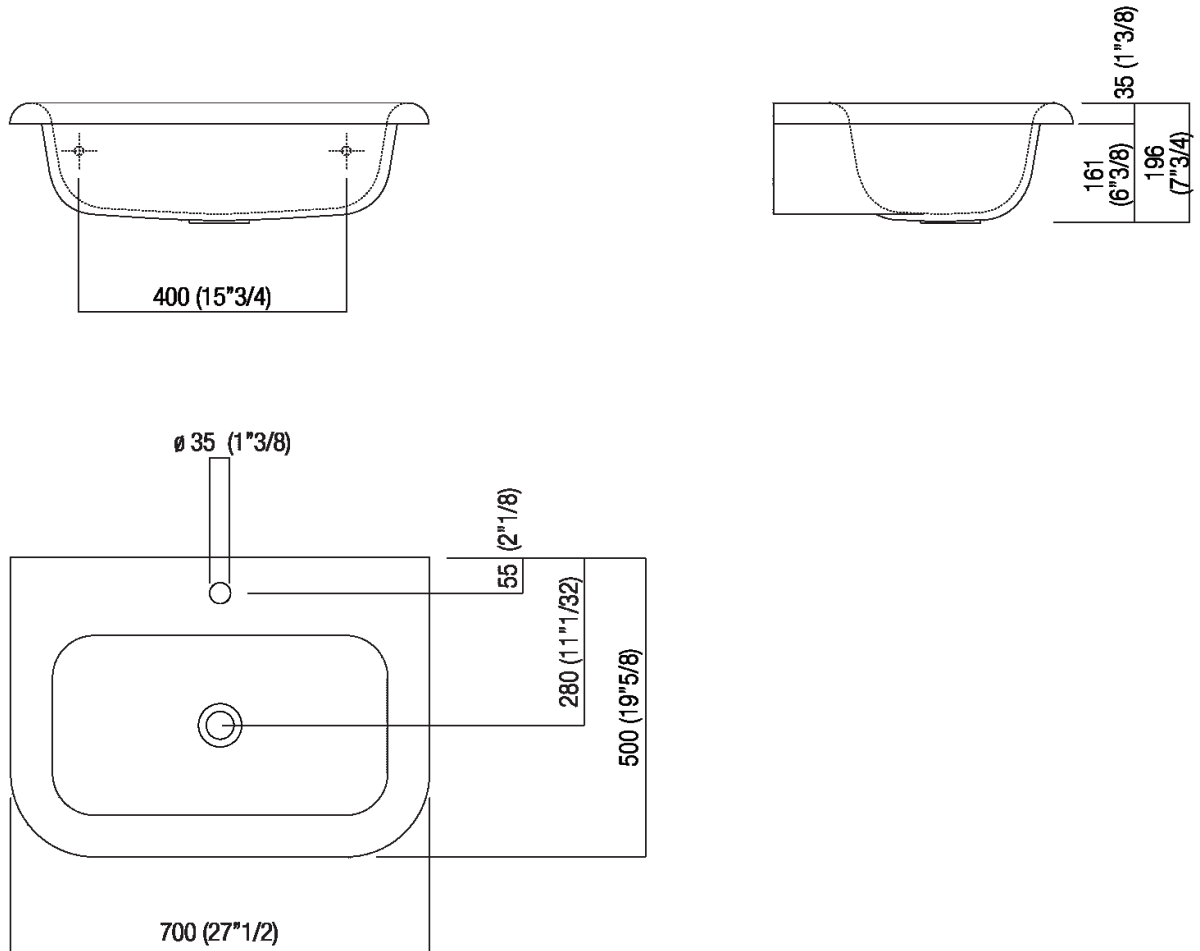

Independent washbasin with tap hole

ACER07661R_

Benedini Associati, 2009

Finiture

-  White/dark grey
-  White/light grey
-  White

Materiali

-  Cristalplant® biobased

Washbasin in white or two-coloured Cristalplant® biobased (soft touch exterior in dark grey RAL7021 or light grey RAL7044), without tap hole, or with 1 or 3 holes for tapware units. Without overflow, fixing kit included. Designed for waste .MET0563. The washbasin is available in customized colours (surcharge of 20%).

Altezza:	19.6 cm	7" 3/4 inches
Larghezza:	70 cm	27" 1/2 inches
Peso:	12 kg	26 lbs
Profondità :	50 cm	19" 3/4 inches
Confezione:	60 x 80 x 30 cm	23" 5/8 x 31" 4/8 x 11" 6/8 inches
Peso della confezione:	15 kg	33 lbs

Main dimensions

Installation notes

Scarico per sifone a bottiglia
Drain for bottle trap

*h.consigliata / advised h.

Installation notes

Scarico per sifone ad incasso
Drain for concealed waste trap

*h.consigliata / advised h.

Installation notes

Scarico per sifone ad incasso e piletta con canotto fisso
Drain for concealed waste trap with not adjustable pipe

***h.consigliata / advised h.**