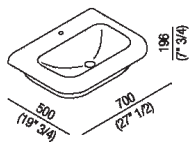

Independent washbasin with tap hole

ACER07661R_

Benedini Associati, 2009

Finiture

-  White/dark grey
-  White/light grey
-  White

Materiali

-  Cristalplant® biobased

Washbasin in white or two-coloured Cristalplant® biobased (soft touch exterior in dark grey RAL7021 or light grey RAL7044), without tap hole, or with 1 or 3 holes for tapware units. Without overflow, fixing kit included. Designed for waste .MET0563. The washbasin is available in customized colours (surcharge of 20%).

Altezza:	19.6 cm	7" 3/4 inches
Larghezza:	70 cm	27" 1/2 inches
Peso:	12 kg	26 lbs
Profondità :	50 cm	19" 3/4 inches
Confezione:	60 x 80 x 30 cm	23" 5/8 x 31" 4/8 x 11" 6/8 inches
Peso della confezione:	15 kg	33 lbs

Main dimensions

Installation notes

Scarico per sifone a bottiglia
Drain for bottle trap

*h.consigliata / advised h.

Installation notes

Scarico per sifone ad incasso
Drain for concealed waste trap

*h.consigliata / advised h.