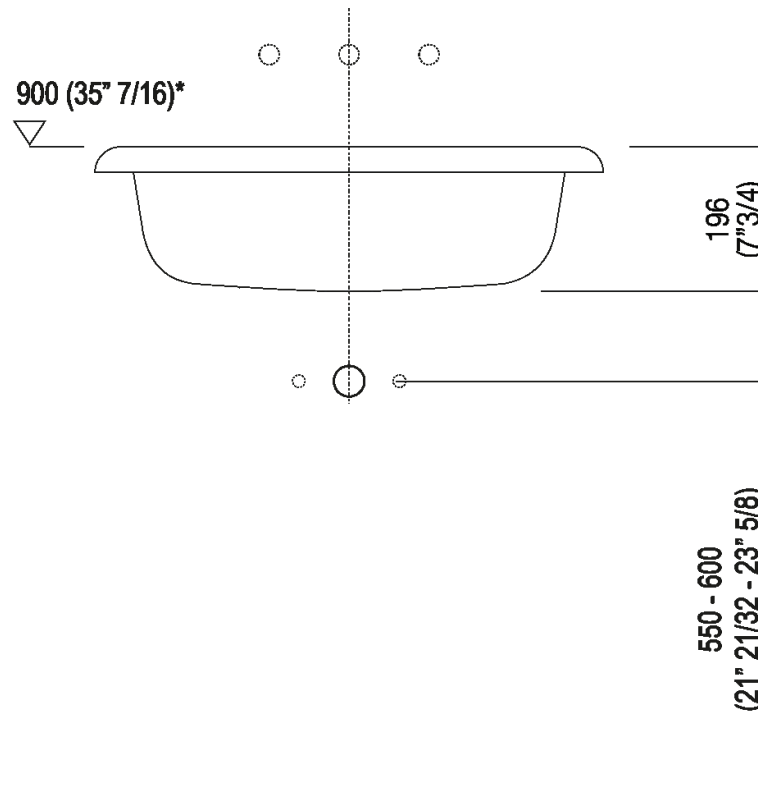

Independent washbasin with tap hole

ACER07661R_

Benedini Associati, 2009

Finiture

-  White/dark grey
-  White/light grey
-  White

Materiali

-  Cristalplant® biobased

Washbasin in white or two-coloured Cristalplant® biobased (soft touch exterior in dark grey RAL7021 or light grey RAL7044), without tap hole, or with 1 or 3 holes for tapware units. Without overflow, fixing kit included. Designed for waste .MET0563. The washbasin is available in customized colours (surcharge of 20%).

Altezza:	19.6 cm	7" 3/4 inches
Larghezza:	70 cm	27" 1/2 inches
Peso:	12 kg	26 lbs
Profondità :	50 cm	19" 3/4 inches
Confezione:	60 x 80 x 30 cm	23" 5/8 x 31" 4/8 x 11" 6/8 inches
Peso della confezione:	15 kg	33 lbs

Main dimensions

Installation notes

Scarico per sifone a bottiglia
Drain for bottle trap

*h.consigliata / advised h.

Installation notes

Scarico per sifone ad incasso
Drain for concealed waste trap

*h.consigliata / advised h.

Installation notes

Scarico per sifone ad incasso e piletta con canotto fisso
Drain for concealed waste trap with not adjustable pipe

***h.consigliata / advised h.**