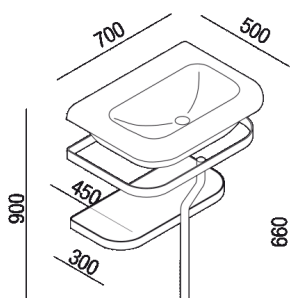

Structure with towel rack and shelf
 ACER0767_

Benedini Associati, 2009

Washbasin in Cristalplant® biobased with elegant shape.

Finiture

-  Painted dark grey
-  Painted matt light grey
-  Brushed burnished
-  White
-  White painted

Materiali

-  Stainless steel
-  Cristalplant®

Structure available in white, light grey (RAL7044) or dark grey (RAL7021) painted steel or brushed burnished with towel rack and white lacquered shelf. Washbasin and structure also available with colours chosen by customer (15% extra charge) for the washbasin on the price for the two-coloured finish. Different finishes of the structure are possible too, with price to be calculated.

Altezza:	66 cm	25" 63/64 inches
Larghezza:	66 cm	25" 63/64 inches
Peso:	8 kg	17 lbs
Profondità :	45 cm	17" 23/32 inches
Confezione:	127 x 92 x 52 cm	50" x 36" 7/32 x 20" 15/32 inches
Peso della confezione:	9 kg	20 lbs