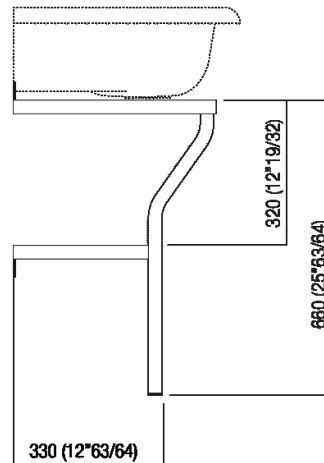

Main dimensions