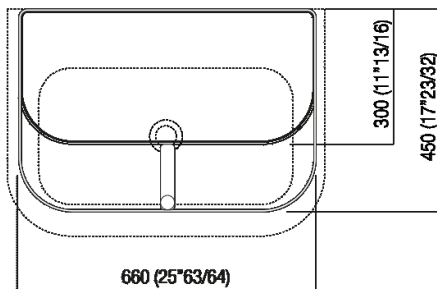

Main dimensions