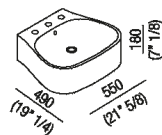

Independent washbasin with three tap holes
 ACER08953R_

Patricia Urquiola, 2004

Ceramic independent washbasin with soft yet
 clean lines.

Shaped ceramic washbasin available in white, in two colours (with grey external surface RAL7021) or with grey floral motif. Supplied either with one, three or without tap holes; with overflow hole complete with polished stainless-steel overflow collar and fixing kit. Designed to take waste .MET0346P or .MET0562.

Altezza:	18 cm	7" 1/8 inches
Larghezza:	55 cm	21" 5/8 inches
Peso:	20 kg	44 lbs
Profondità :	49 cm	19" 1/4 inches
Capacità:	7.5 l	2 gal
Confezione:	52 x 62 x 26 cm	20" 4/8 x 24" 3/8 x 10" 2/8 inches
Peso della confezione:	25 kg	55 lbs

Finiture

-  Glossy white
-  Matt white
-  White/dark grey

Materiali

-  Ceramic

Main dimensions

Installation notes

Scarico per sifone a bottiglia
Drain for bottle trap

*h.consigliata / advised h.