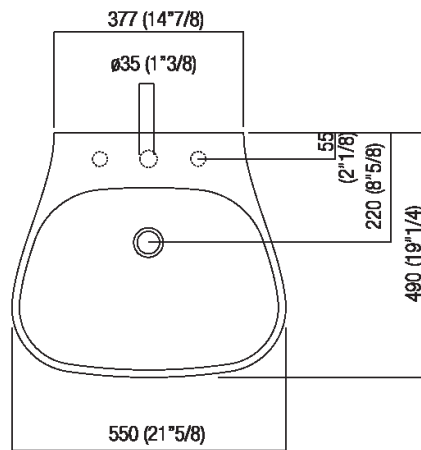

Independent washbasin with three tap holes
 ACER08953R_

Patricia Urquiola, 2004

Ceramic independent washbasin with soft yet
 clean lines.

Shaped ceramic washbasin available in white, in two colours (with grey external surface RAL7021) or with grey floral motif. Supplied either with one, three or without tap holes; with overflow hole complete with polished stainless-steel overflow collar and fixing kit. Designed to take waste .MET0346P or .MET0562.

Altezza:	18 cm	7" 1/8 inches
Larghezza:	55 cm	21" 5/8 inches
Peso:	20 kg	44 lbs
Profondità :	49 cm	19" 1/4 inches
Capacità:	7.5 l	2 gal
Confezione:	52 x 62 x 26 cm	20" 4/8 x 24" 3/8 x 10" 2/8 inches
Peso della confezione:	25 kg	55 lbs

Finiture

-  Glossy white
-  Matt white
-  White/dark grey

Materiali

-  Ceramic

Main dimensions

Installation notes

Scarico per sifone a bottiglia
Drain for bottle trap

*h.consigliata / advised h.