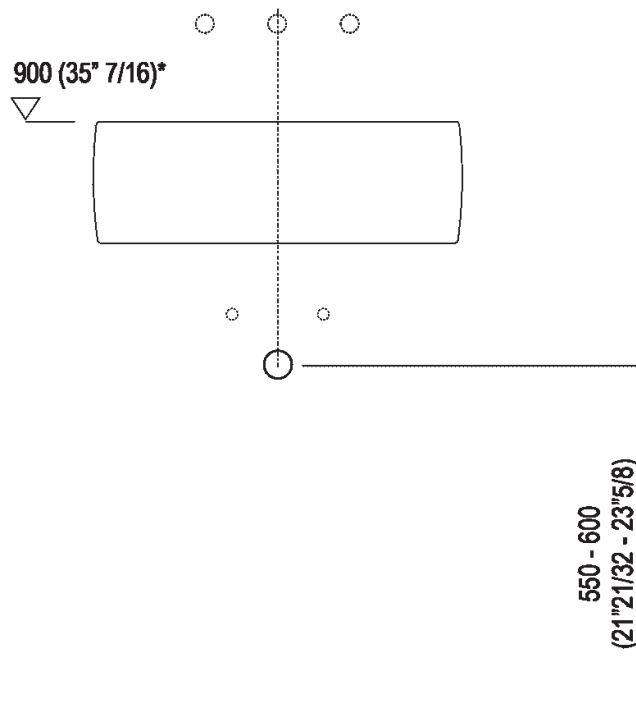

Independent washbasin with three tap holes
 ACER08953R_

Patricia Urquiola, 2004

Ceramic independent washbasin with soft yet
 clean lines.

Shaped ceramic washbasin available in white, in two colours (with grey external surface RAL7021) or with grey floral motif. Supplied either with one, three or without tap holes; with overflow hole complete with polished stainless-steel overflow collar and fixing kit. Designed to take waste .MET0346P or .MET0562.

Altezza:	18 cm	7" 1/8 inches
Larghezza:	55 cm	21" 5/8 inches
Peso:	20 kg	44 lbs
Profondità :	49 cm	19" 1/4 inches
Capacità:	7.5 l	2 gal
Confezione:	52 x 62 x 26 cm	20" 4/8 x 24" 3/8 x 10" 2/8 inches
Peso della confezione:	25 kg	55 lbs

Finiture

-  Glossy white
-  Matt white
-  White/dark grey

Materiali

-  Ceramic

Main dimensions

Installation notes

Scarico per sifone a bottiglia
Drain for bottle trap

*h.consigliata / advised h.