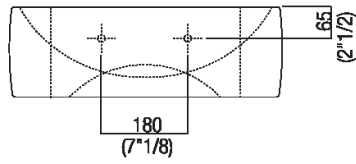

Main dimensions