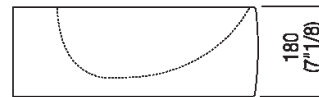

Main dimensions