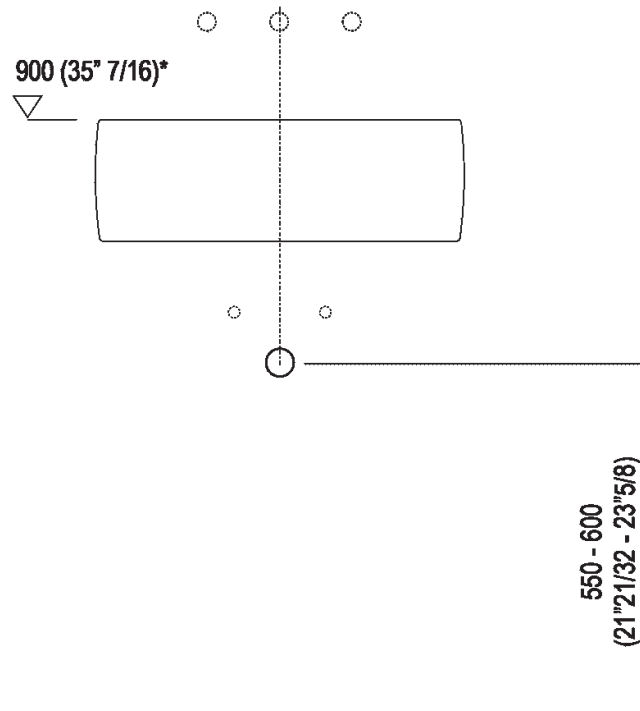

Independent washbasin with tap hole

ACER08951R_

Patricia Urquiola, 2004

Ceramic independent washbasin with soft yet clean lines.

Finiture

-  Glossy white
-  Matt white
-  White/dark grey

Materiali

-  Ceramic

Shaped ceramic washbasin available in white, in two colours (with grey external surface RAL7021) or with grey floral motif. Supplied either with one, three or without tap holes; with overflow hole complete with polished stainless-steel overflow collar and fixing kit. Designed to take waste .MET0346P or .MET0562.

Altezza:	18 cm	7" 1/8 inches
Larghezza:	55 cm	21" 5/8 inches
Peso:	20 kg	44 lbs
Profondità :	49 cm	19" 1/4 inches
Capacità:	7.5 l	2 gal
Confezione:	52 x 62 x 26 cm	20" 4/8 x 24" 3/8 x 10" 2/8 inches
Peso della confezione:	25 kg	55 lbs

Main dimensions

Installation notes

Scarico per sifone a bottiglia
Drain for bottle trap

*h.consigliata / advised h.