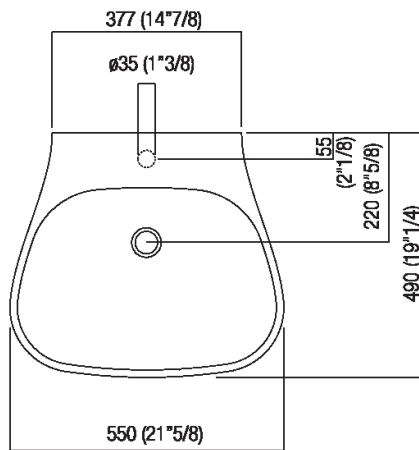

Independent washbasin with tap hole

ACER08951R_

Patricia Urquiola, 2004

Ceramic independent washbasin with soft yet clean lines.

Finiture

-  Glossy white
-  Matt white
-  White/dark grey

Materiali

-  Ceramic

Shaped ceramic washbasin available in white, in two colours (with grey external surface RAL7021) or with grey floral motif. Supplied either with one, three or without tap holes; with overflow hole complete with polished stainless-steel overflow collar and fixing kit. Designed to take waste .MET0346P or .MET0562.

Altezza:	18 cm	7" 1/8 inches
Larghezza:	55 cm	21" 5/8 inches
Peso:	20 kg	44 lbs
Profondità :	49 cm	19" 1/4 inches
Capacità:	7.5 l	2 gal
Confezione:	52 x 62 x 26 cm	20" 4/8 x 24" 3/8 x 10" 2/8 inches
Peso della confezione:	25 kg	55 lbs

Main dimensions

Installation notes

Scarico per sifone a bottiglia
Drain for bottle trap

*h.consigliata / advised h.