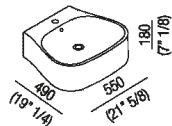

Independent washbasin with tap hole

ACER08951R_

Patricia Urquiola, 2004

Ceramic independent washbasin with soft yet clean lines.

Finiture

-  Glossy white
-  Matt white
-  White/dark grey

Materiali

-  Ceramic

Shaped ceramic washbasin available in white, in two colours (with grey external surface RAL7021) or with grey floral motif. Supplied either with one, three or without tap holes; with overflow hole complete with polished stainless-steel overflow collar and fixing kit. Designed to take waste .MET0346P or .MET0562.

Altezza:	18 cm	7" 1/8 inches
Larghezza:	55 cm	21" 5/8 inches
Peso:	20 kg	44 lbs
Profondità :	49 cm	19" 1/4 inches
Capacità:	7.5 l	2 gal
Confezione:	52 x 62 x 26 cm	20" 4/8 x 24" 3/8 x 10" 2/8 inches
Peso della confezione:	25 kg	55 lbs