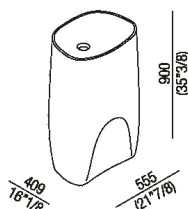

Marble column washbasin designed for floor drainage  
 ACER0896F\_

Patricia Urquiola, 2007

Washbasin in white Cristalplant® biobased or marble.

Shaped marble washbasin with pedestal. No tap hole. No overflow. Supplied with assembly kit. Island version. Requires .MET0563 waste and the insertion of a .MET0519 waste trap.

Altezza:	90 cm	35"3/8 inches
Larghezza:	55.5 cm	21"7/8 inches
Peso:	245 kg	540 lbs
Profondità :	40.9 cm	16"1/8 inches
Confezione:	52 x 66 x 100 cm	20"4/8 x 26" x 39"3/8 inches
Peso della confezione:	265 kg	584 lbs

**Finiture**

-  Black Marquina
-  Dark Emperador
-  Grey Carnico
-  White Carrara
-  Green Alpi

**Materiali**

-  Marble

Main dimensions

Installation notes

		A
FEZ2	AFEZ004	140 (5*1/2)
	ARUB146	140 (5*1/2)
MEMORY	AMEM323	190 7*31/64
	ARUB1092	190 7*31/64
SEN	ASEN0962N	110 (4*3/8)
SQUARE	ARUB1096	110 (4*3/8)
	ARUB1020*	110 (4*3/8)