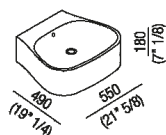

Independent washbasin without tap hole
 ACER08950R_

Patricia Urquiola, 2004

Ceramic independent washbasin with soft yet
 clean lines.

Shaped ceramic washbasin available in white, in two colours (with grey external surface RAL7021) or with grey floral motif. Supplied either with one, three or without tap holes; with overflow hole complete with polished stainless-steel overflow collar and fixing kit. Designed to take waste .MET0346P or .MET0562.

Altezza:	18 cm	7" 1/8 inches
Larghezza:	55 cm	21" 5/8 inches
Peso:	20 kg	44 lbs
Profondità :	49 cm	19" 1/4 inches
Capacità:	7.5 l	2 gal
Confezione:	52 x 62 x 26 cm	20" 4/8 x 24" 3/8 x 10" 2/8 inches
Peso della confezione:	25 kg	55 lbs

Finiture

-  Glossy white
-  Matt white
-  White/dark grey

Materiali

-  Ceramic

Main dimensions

Installation notes

Scarico per sifone a bottiglia
Drain for bottle trap

*h.consigliata / advised h.