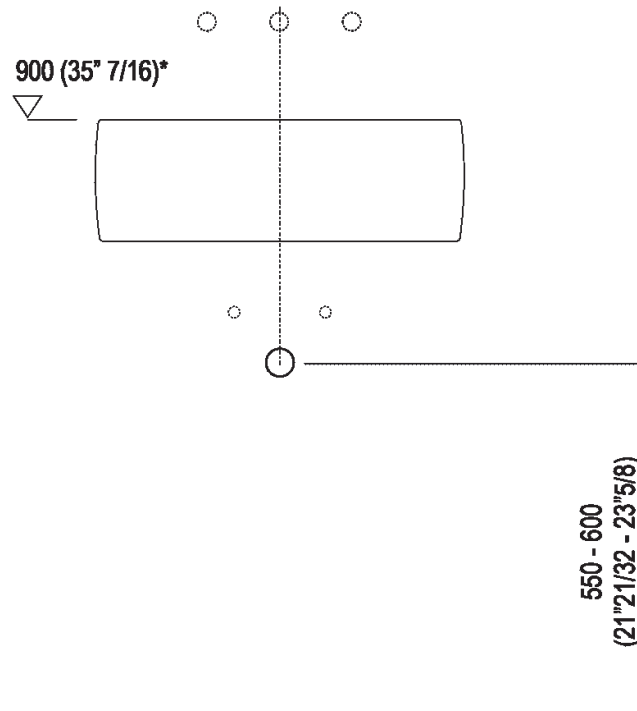

Independent washbasin without tap hole
 ACER08950R_

Patricia Urquiola, 2004

Ceramic independent washbasin with soft yet
 clean lines.

Shaped ceramic washbasin available in white, in two colours (with grey external surface RAL7021) or with grey floral motif. Supplied either with one, three or without tap holes; with overflow hole complete with polished stainless-steel overflow collar and fixing kit. Designed to take waste .MET0346P or .MET0562.

Altezza:	18 cm	7" 1/8 inches
Larghezza:	55 cm	21" 5/8 inches
Peso:	20 kg	44 lbs
Profondità :	49 cm	19" 1/4 inches
Capacità:	7.5 l	2 gal
Confezione:	52 x 62 x 26 cm	20" 4/8 x 24" 3/8 x 10" 2/8 inches
Peso della confezione:	25 kg	55 lbs

Finiture

-  Glossy white
-  Matt white
-  White/dark grey

Materiali

-  Ceramic

Main dimensions

Installation notes

Scarico per sifone a bottiglia
Drain for bottle trap

*h.consigliata / advised h.

Tap position, recommended height

POSIZIONE RUBINETTERIA / TAP POSITION

Altezza consigliata / Recommended height