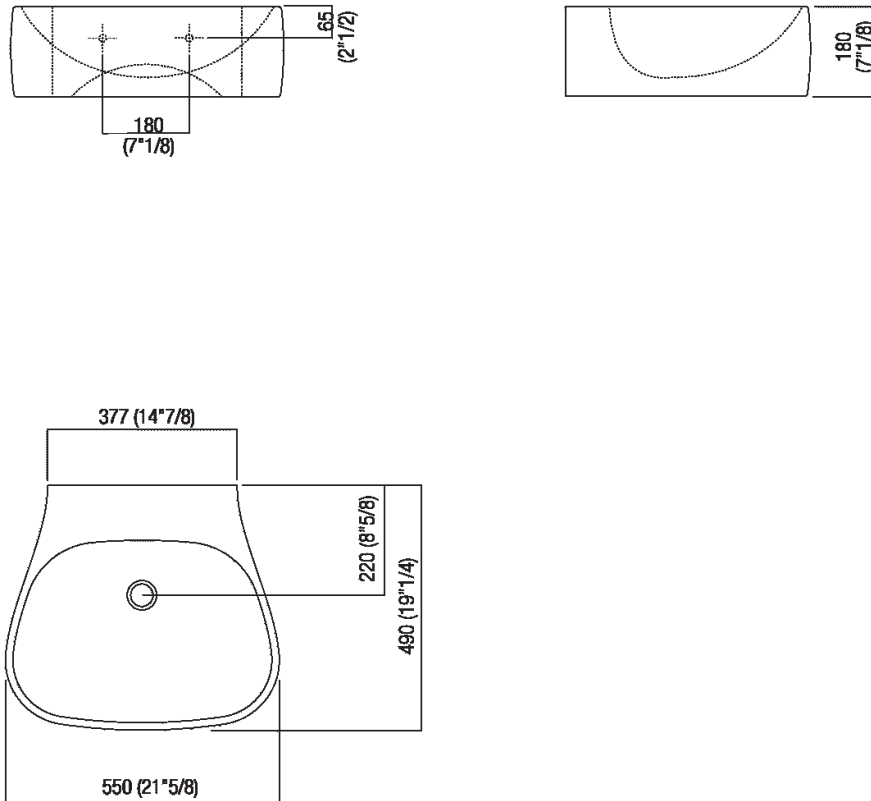

Independent washbasin without tap hole
 ACER08950R_

Patricia Urquiola, 2004

Ceramic independent washbasin with soft yet
 clean lines.

Shaped ceramic washbasin available in white, in two colours (with grey external surface RAL7021) or with grey floral motif. Supplied either with one, three or without tap holes; with overflow hole complete with polished stainless-steel overflow collar and fixing kit. Designed to take waste .MET0346P or .MET0562.

Altezza:	18 cm	7" 1/8 inches
Larghezza:	55 cm	21" 5/8 inches
Peso:	20 kg	44 lbs
Profondità :	49 cm	19" 1/4 inches
Capacità:	7.5 l	2 gal
Confezione:	52 x 62 x 26 cm	20" 4/8 x 24" 3/8 x 10" 2/8 inches
Peso della confezione:	25 kg	55 lbs

Finiture

-  Glossy white
-  Matt white
-  White/dark grey

Materiali

-  Ceramic

Main dimensions

Installation notes

Scarico per sifone a bottiglia
Drain for bottle trap

*h.consigliata / advised h.

Tap position, recommended height

POSIZIONE RUBINETTERIA / TAP POSITION

Altezza consigliata / Recommended height