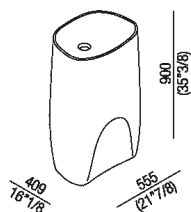

Marble column washbasin with wall drainage
 ACER0896M_

Patricia Urquiola, 2007

Washbasin in white Cristalplant® biobased or
 marble.

Shaped marble washbasin with pedestal. No tap hole. No overflow. Supplied with
 assembly kit. Wall-mounted versions. Requires .MET0563 waste and it is furnished
 with a rear slot for water connections.

Altezza:	90 cm	35"3/8 inches
Larghezza:	55.5 cm	21"7/8 inches
Peso:	245 kg	540 lbs
Profondità :	40.9 cm	16"1/8 inches
Confezione:	52 x 66 x 100 cm	20"4/8 x 26" x 39"3/8 inches
Peso della confezione:	265 kg	584 lbs