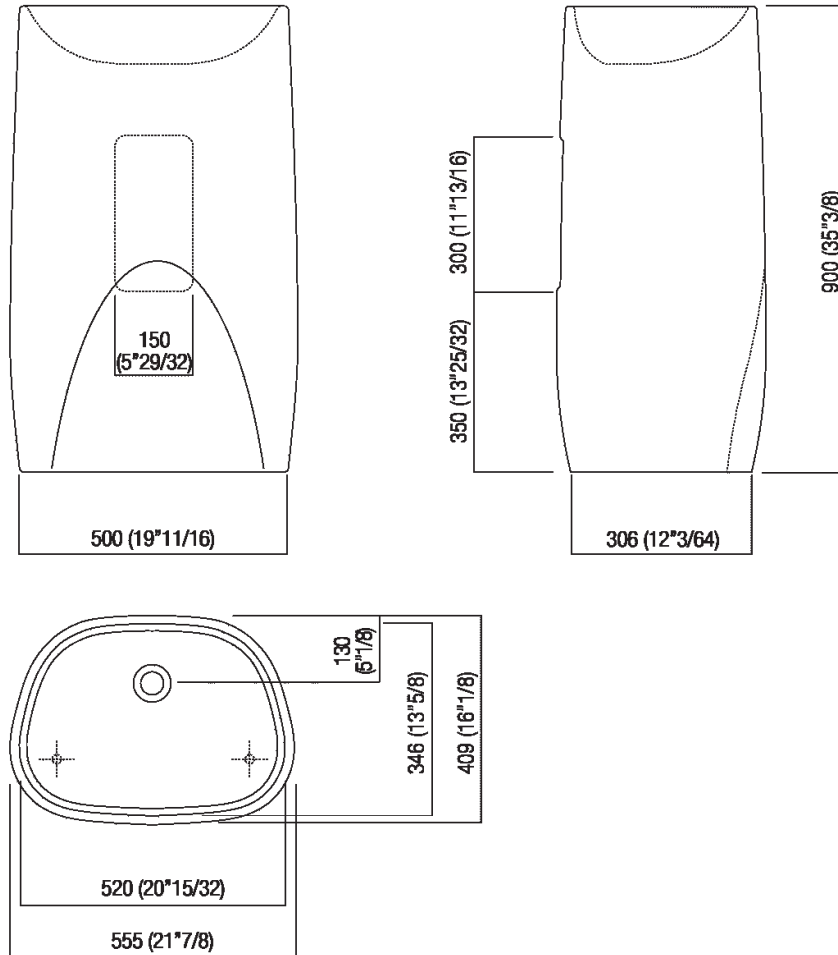

Column washbasin in Cristalplant® biobased with wall drainage
 ACER0896MZ

Patricia Urquiola, 2007

Washbasin in white Cristalplant® biobased or marble.

Finiture

White

Materiali

Cristalplant® biobased

Shaped white Cristalplant® biobased washbasin with pedestal. No tap hole. No overflow. Supplied with assembly kit. Wall-mounted versions. Requires .MET0563 waste and it is furnished with a rear slot for water connections.

Altezza:	90 cm	35"3/8 inches
Larghezza:	55.5 cm	21"7/8 inches
Peso:	58 kg	128 lbs
Profondità :	40.9 cm	16"1/8 inches
Confezione:	52 x 62 x 100 cm	20"4/8 x 24"3/8 x 39"3/8 inches
Peso della confezione:	70 kg	154 lbs

Main dimensions

Installation notes

Scarico per sifone a bottiglia
Drain for bottle trap

Installation notes

Scarico per sifone a bottiglia
Drain for bottle trap

		A1	A2
FEZ 2A	FEZ004	70 (2 ³ / ₄)	280 (11 ³ / ₈)
	ARUB146	140 (5 ¹ / ₂)	280 (11 ³ / ₈)
MEMORY	AMEM323	80 (3 ¹ / ₂)	290 (11 ³ / ₈)
	ARUB1092	80 (3 ¹ / ₂)	290 (11 ³ / ₈)
SEN	ASEN0962N	45 (1 ³ / ₄)	250 (9 ⁷ / ₈)
SQUARE	ARUB1096	0	210 (8 ¹ / ₂)
	ARUB1020*	0	210 (8 ¹ / ₂)

*ad esaurimento / while stocks last

Installation notes

Tap position, recommended height

POSIZIONE RUBINETTERIA / TAP POSITION

Altezza consigliata / Recommended height