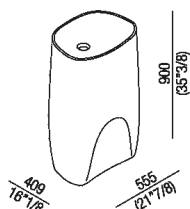

Column washbasin in Cristalplant® biobased with wall drainage
 ACER0896MZ

Patricia Urquiola, 2007

Washbasin in white Cristalplant® biobased or marble.

Finiture

White

Materiali

Cristalplant® biobased

Shaped white Cristalplant® biobased washbasin with pedestal. No tap hole. No overflow. Supplied with assembly kit. Wall-mounted versions. Requires .MET0563 waste and it is furnished with a rear slot for water connections.

Altezza:	90 cm	35"3/8 inches
Larghezza:	55.5 cm	21"7/8 inches
Peso:	58 kg	128 lbs
Profondità :	40.9 cm	16"1/8 inches
Confezione:	52 x 62 x 100 cm	20"4/8 x 24"3/8 x 39"3/8 inches
Peso della confezione:	70 kg	154 lbs

Main dimensions

Installation notes

Scarico per sifone a bottiglia
Drain for bottle trap

Installation notes

Scarico per sifone a bottiglia
Drain for bottle trap

		A1	A2
FEZ 2A	FEZ004	70 (2 ³ / ₄)	280 (11 ³ / ₈)
	ARUB146	140 (5 ¹ / ₂)	280 (11 ³ / ₈)
MEMORY	AMEM323	80 (3 ¹ / ₂)	290 (11 ³ / ₈)
	ARUB1092	80 (3 ¹ / ₂)	290 (11 ³ / ₈)
SEN	ASEN0962N	45 (1 ³ / ₄)	250 (9 ⁷ / ₈)
SQUARE	ARUB1096	0	210 (8 ¹ / ₂)
	ARUB1020*	0	210 (8 ¹ / ₂)