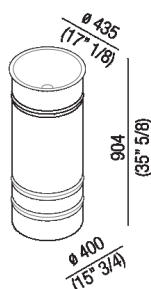

Column washbasin designed for floor drainage  
 ACER0798F\_

Patricia Urquiola, 2011

Independent steel washbasin.

Round washbasin with floor standing stainless steel base painted white (RAL9003) or in two colours, with dark grey (RAL7021) or light grey (RAL7044) exterior, without tap hole, without overflow. Fixing kit included. Can be accessorised with a iroko wood shelf to place on the edge of the washbasin, and with a steel towel hook painted white to install on the lower edge of the shelf. Designed for waste .MET0563. The island version with floor drainage requires the insertion of a .MET0519 waste trap.

Altezza:	90.4 cm	35" 5/8 inches
Diametro:	43.5 cm	17" 1/8 inches
Peso:	10 kg	22 lbs
Confezione:	52 x 52 x 100 cm	20" 4/8 x 20" 4/8 x 39" 3/8 inches
Peso della confezione:	11 kg	24 lbs

**Finiture**

White

White/dark grey

White/light grey

**Materiali**

Stainless steel

Main dimensions

Installation notes

		A
FEZ 2	AFEZ004	190 (7 <sup>4</sup> / <sub>8</sub> )
	ARUB146	225 (8 <sup>7</sup> / <sub>8</sub> )
MEMORY	AMEM323	225 (8 <sup>7</sup> / <sub>8</sub> )
	ARUB1092	225 (8 <sup>7</sup> / <sub>8</sub> )
SEN	ASEN0962N	225 (8 <sup>7</sup> / <sub>8</sub> )
SQUARE	ARUB1096	190 (7 <sup>4</sup> / <sub>8</sub> )
	ARUB1020*	225 (8 <sup>7</sup> / <sub>8</sub> )