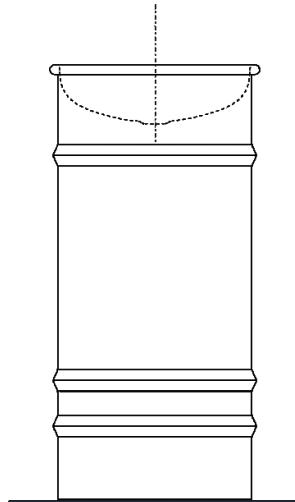

Column washbasin designed for floor drainage  
 ACER0798F\_

Patricia Urquiola, 2011

Independent steel washbasin.

Round washbasin with floor standing stainless steel base painted white (RAL9003) or in two colours, with dark grey (RAL7021) or light grey (RAL7044) exterior, without tap hole, without overflow. Fixing kit included. Can be accessorised with a iroko wood shelf to place on the edge of the washbasin, and with a steel towel hook painted white to install on the lower edge of the shelf. Designed for waste .MET0563. The island version with floor drainage requires the insertion of a .MET0519 waste trap.

Altezza:	90.4 cm	35" 5/8 inches
Diametro:	43.5 cm	17" 1/8 inches
Peso:	10 kg	22 lbs
Confezione:	52 x 52 x 100 cm	20" 4/8 x 20" 4/8 x 39" 3/8 inches
Peso della confezione:	11 kg	24 lbs

**Finiture**

White

White/dark grey

White/light grey

**Materiali**

Stainless steel

Main dimensions

Installation notes

		A
FEZ 2	AFEZ004	190 (7 <sup>4</sup> / <sub>8</sub> )
	ARUB146	225 (8 <sup>7</sup> / <sub>8</sub> )
MEMORY	AMEM323	225 (8 <sup>7</sup> / <sub>8</sub> )
	ARUB1092	225 (8 <sup>7</sup> / <sub>8</sub> )
SEN	ASEN0962N	225 (8 <sup>7</sup> / <sub>8</sub> )
SQUARE	ARUB1096	190 (7 <sup>4</sup> / <sub>8</sub> )
	ARUB1020*	225 (8 <sup>7</sup> / <sub>8</sub> )

\*ad esaurimento / while stocks last

Tap position, recommended height

**POSIZIONE RUBINETTERIA / TAP POSITION**

Altezza consigliata / Recommended height