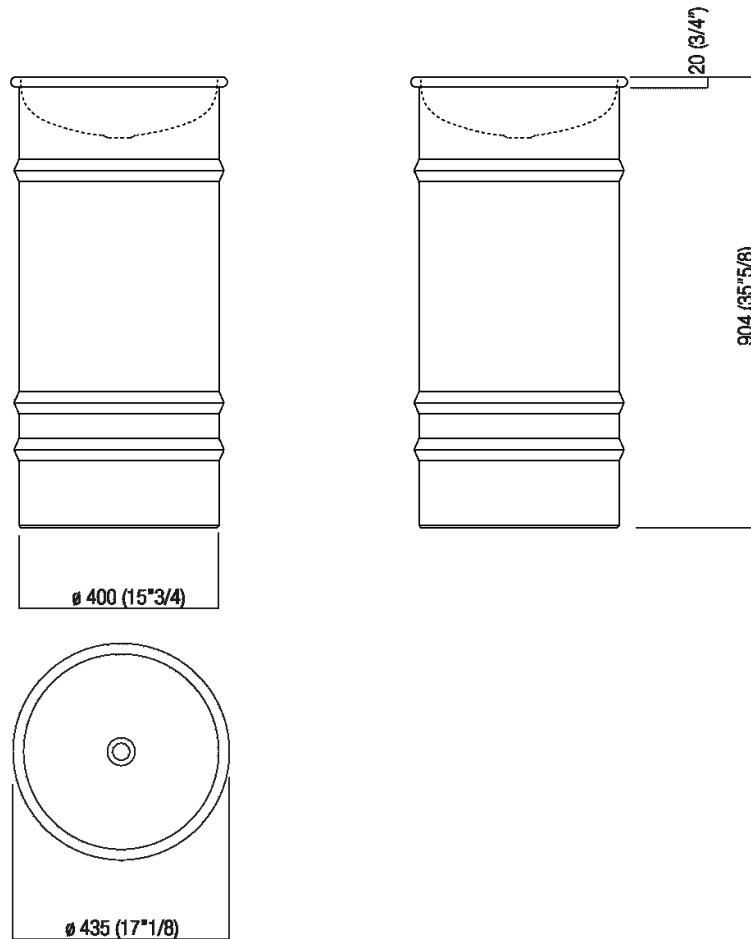

Column washbasin designed for floor drainage  
 ACER0798F\_

Patricia Urquiola, 2011

Independent steel washbasin.

Round washbasin with floor standing stainless steel base painted white (RAL9003) or in two colours, with dark grey (RAL7021) or light grey (RAL7044) exterior, without tap hole, without overflow. Fixing kit included. Can be accessorised with a iroko wood shelf to place on the edge of the washbasin, and with a steel towel hook painted white to install on the lower edge of the shelf. Designed for waste .MET0563. The island version with floor drainage requires the insertion of a .MET0519 waste trap.

Altezza:	90.4 cm	35" 5/8 inches
Diametro:	43.5 cm	17" 1/8 inches
Peso:	10 kg	22 lbs
Confezione:	52 x 52 x 100 cm	20" 4/8 x 20" 4/8 x 39" 3/8 inches
Peso della confezione:	11 kg	24 lbs

**Finiture**

White

White/dark grey

White/light grey

**Materiali**

Stainless steel

Main dimensions

Installation notes

		A
FEZ 2	AFEZ004	190 (7 <sup>4</sup> / <sub>8</sub> )
	ARUB146	225 (8 <sup>7</sup> / <sub>8</sub> )
MEMORY	AMEM323	225 (8 <sup>7</sup> / <sub>8</sub> )
	ARUB1092	225 (8 <sup>7</sup> / <sub>8</sub> )
SEN	ASEN0962N	225 (8 <sup>7</sup> / <sub>8</sub> )
SQUARE	ARUB1096	190 (7 <sup>4</sup> / <sub>8</sub> )
	ARUB1020*	225 (8 <sup>7</sup> / <sub>8</sub> )

\*ad esaurimento / while stocks last

Tap position, recommended height

**POSIZIONE RUBINETTERIA / TAP POSITION**

Altezza consigliata / Recommended height