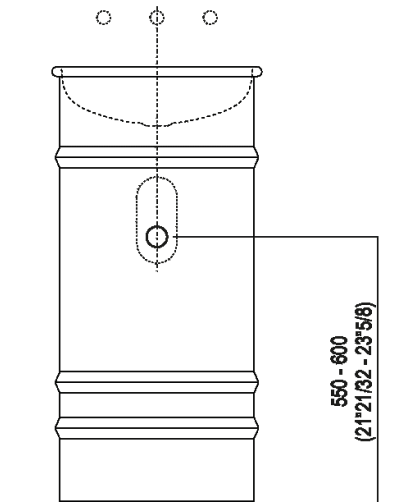

Column washbasin designed for wall drainage
 ACER0798M_

Patricia Urquiola, 2011

Independent steel washbasin.

Finiture

-  White
-  White/dark grey
-  White/light grey

Materiali

-  Stainless steel

Round washbasin with floor standing stainless steel base painted white (RAL9003) or in two colours, with white interior and dark grey exterior (RAL7021) or light grey (RAL7044), without tap hole, without overflow. Fixing kit included. Can be accessorised with a iroko wood shelf to place on the edge of the washbasin, and with a steel towel hook painted white to install on the lower edge of the shelf. Designed for waste .MET0563. The wall-mounted version is furnished with a rear slot for water connections.

Altezza:	90.4 cm	35" 5/8 inches
Diametro:	43.5 cm	17" 1/8 inches
Peso:	10 kg	22 lbs
Confezione:	52 x 52 x 100 cm	20" 4/8 x 20" 4/8 x 39" 3/8 inches
Peso della confezione:	11 kg	24 lbs

Main dimensions

Installation notes

Tap position, recommended height

POSIZIONE RUBINETTERIA / TAP POSITION

Altezza consigliata / Recommended height