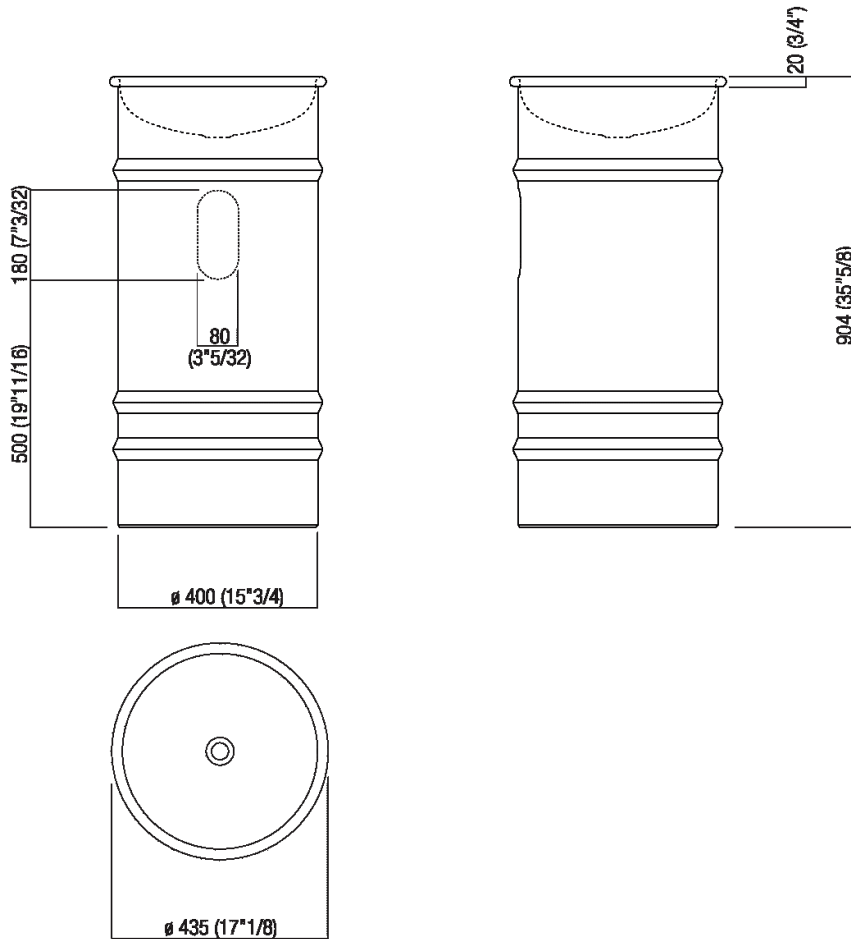

Column washbasin designed for wall drainage
 ACER0798M_

Patricia Urquiola, 2011

Independent steel washbasin.

Finiture

-  White
-  White/dark grey
-  White/light grey

Materiali

-  Stainless steel

Round washbasin with floor standing stainless steel base painted white (RAL9003) or in two colours, with white interior and dark grey exterior (RAL7021) or light grey (RAL7044), without tap hole, without overflow. Fixing kit included. Can be accessorised with a iroko wood shelf to place on the edge of the washbasin, and with a steel towel hook painted white to install on the lower edge of the shelf. Designed for waste .MET0563. The wall-mounted version is furnished with a rear slot for water connections.

Altezza:	90.4 cm	35" 5/8 inches
Diametro:	43.5 cm	17" 1/8 inches
Peso:	10 kg	22 lbs
Confezione:	52 x 52 x 100 cm	20" 4/8 x 20" 4/8 x 39" 3/8 inches
Peso della confezione:	11 kg	24 lbs

Main dimensions

Installation notes

Tap position, recommended height

POSIZIONE RUBINETTERIA / TAP POSITION

Altezza consigliata / Recommended height