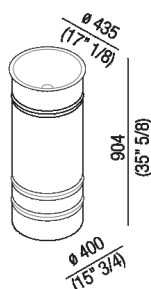

Column washbasin designed for wall drainage
 ACER0798M_

Patricia Urquiola, 2011

Independent steel washbasin.

Finiture

-  White
-  White/dark grey
-  White/light grey

Materiali

-  Stainless steel

Round washbasin with floor standing stainless steel base painted white (RAL9003) or in two colours, with white interior and dark grey exterior (RAL7021) or light grey (RAL7044), without tap hole, without overflow. Fixing kit included. Can be accessorised with a iroko wood shelf to place on the edge of the washbasin, and with a steel towel hook painted white to install on the lower edge of the shelf. Designed for waste .MET0563. The wall-mounted version is furnished with a rear slot for water connections.

Altezza:	90.4 cm	35" 5/8 inches
Diametro:	43.5 cm	17" 1/8 inches
Peso:	10 kg	22 lbs
Confezione:	52 x 52 x 100 cm	20" 4/8 x 20" 4/8 x 39" 3/8 inches
Peso della confezione:	11 kg	24 lbs

Main dimensions

Installation notes

Tap position, recommended height

POSIZIONE RUBINETTERIA / TAP POSITION

Altezza consigliata / Recommended height