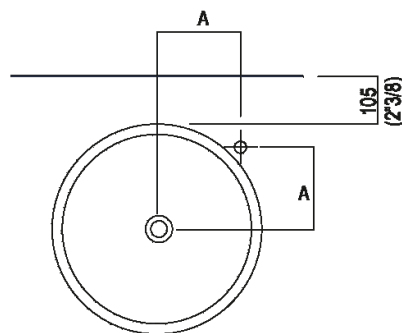

Column washbasin designed for wall drainage
 ACER0798M_

Patricia Urquiola, 2011

Independent steel washbasin.

Finiture

-  White
-  White/dark grey
-  White/light grey

Materiali

-  Stainless steel

Round washbasin with floor standing stainless steel base painted white (RAL9003) or in two colours, with white interior and dark grey exterior (RAL7021) or light grey (RAL7044), without tap hole, without overflow. Fixing kit included. Can be accessorised with a iroko wood shelf to place on the edge of the washbasin, and with a steel towel hook painted white to install on the lower edge of the shelf. Designed for waste .MET0563. The wall-mounted version is furnished with a rear slot for water connections.

Altezza:	90.4 cm	35" 5/8 inches
Diametro:	43.5 cm	17" 1/8 inches
Peso:	10 kg	22 lbs
Confezione:	52 x 52 x 100 cm	20" 4/8 x 20" 4/8 x 39" 3/8 inches
Peso della confezione:	11 kg	24 lbs

Main dimensions

Installation notes

Tap position, recommended height

POSIZIONE RUBINETTERIA / TAP POSITION

Altezza consigliata / Recommended height