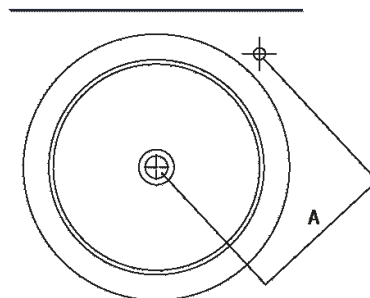

Altezza:	90 cm	35" 3/8 inches
Diametro:	54.5 cm	21" 1/2 inches
Peso:	25 kg	55 lbs
Confezione:	57 x 57 x 95 cm	22" 4/8 x 22" 4/8 x 37" 3/8 inches
Peso della confezione:	27 kg	60 lbs

Note: The washbasin can be delivered also in stone or marble types on demand, price to be calculated. The above measurements refer to the Cristalplant® biobased version, for the marble version the measurements are: Weight: 209 lbs Packaging: 21" 5/8 x 26" 6/8 x 31" 4/8 Gross weight: 254 lbs

Main dimensions - Cristalplant® biobased version

**Installation notes: floor-mounted tap**

**Scarico per sifone a bottiglia**  
**Drain for bottle trap**

	A
FEZ	353 (13"57/64)
SEN	303 (11"59/64)
MEMORY	353 (13"57/64)
SQUARE	303 (11"59/64)

Main dimensions - marble version