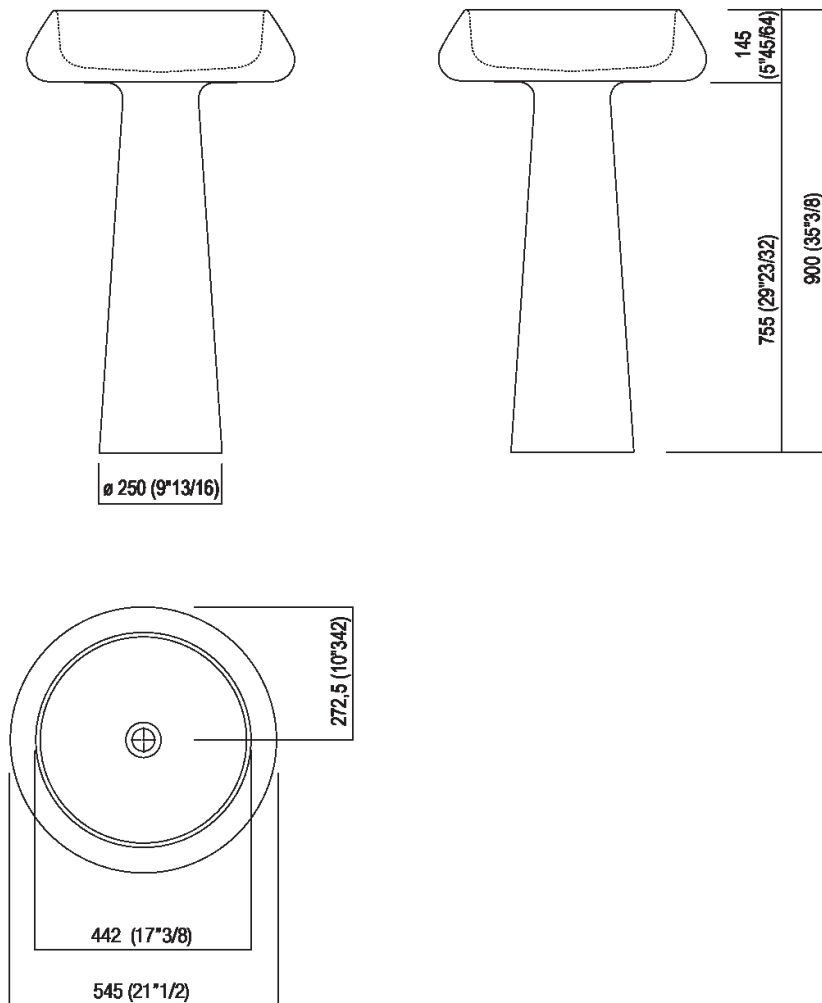

**Materiali**

-  Cristalplant® biobased
-  Marble

Washbasin in white Carrara marble, grey carnic marble, black Marquina marble, green Alpi marble, dark Emperador marble or in white Cristalplant® biobased, with cone segment shaped basin and pedestal, without tap hole and without overflow, fixing kit included. Available in wall mounted or free standing version. The wall-mounted version is furnished with a rear slot for water connections. Both versions require a .MET0563 waste. For the version with floor drainage the waste trap .MET0475 has to be used.

Altezza:	90 cm	35" 3/8 inches
Diametro:	54.5 cm	21" 1/2 inches
Peso:	25 kg	55 lbs
Confezione:	57 x 57 x 95 cm	22" 4/8 x 22" 4/8 x 37" 3/8 inches
Peso della confezione:	27 kg	60 lbs

Note: The washbasin can be delivered also in stone or marble types on demand, price to be calculated. The above measurements refer to the Cristalplant® biobased version, for the marble version the measurements are: Weight: 209 lbs Packaging: 21" 5/8 x 26" 6/8 x 31" 4/8 Gross weight: 254 lbs

Main dimensions - Cristalplant® biobased version

**Installation notes: floor-mounted tap**

**Scarico per sifone a bottiglia**  
**Drain for bottle trap**

	A
FEZ	353 (13"57/64)
SEN	303 (11"59/64)
MEMORY	353 (13"57/64)
SQUARE	303 (11"59/64)

Main dimensions - marble version