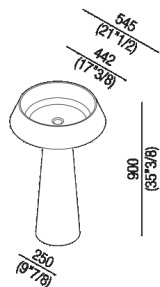

Column washbasin designed for floor drainage
ACER1082F_

Angelo Mangiarotti, 2011 (1970)

Independent marble or Cristalplant® biobased washbasin.