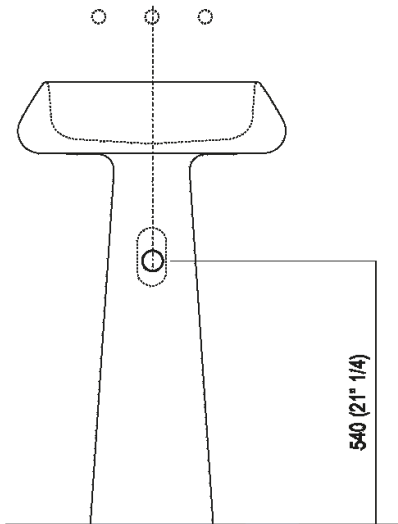

Altezza:	90 cm	35" 3/8 inches
Diametro:	54.5 cm	21" 1/2 inches
Peso:	25 kg	55 lbs
Confezione:	57 x 57 x 95 cm	22" 4/8 x 22" 4/8 x 37" 3/8 inches
Peso della confezione:	27 kg	60 lbs

Note: The washbasin can be delivered also in stone or marble types on demand, price to be calculated. The above measurements refer to the Cristalplant® biobased version, for the marble version the measurements are: Weight: 209 lbs Packaging: 21" 5/8 x 26" 6/8 x 31" 4/8 Gross weight: 254 lbs

Main dimensions - Cristalplant® biobased version

**Installation notes: floor-mounted tap**

**Scarico per sifone a bottiglia**  
**Drain for bottle trap**

	A
FEZ	353 (13"57/64)
SEN	303 (11"59/64)
MEMORY	353 (13"57/64)
SQUARE	303 (11"59/64)

Main dimensions - marble version