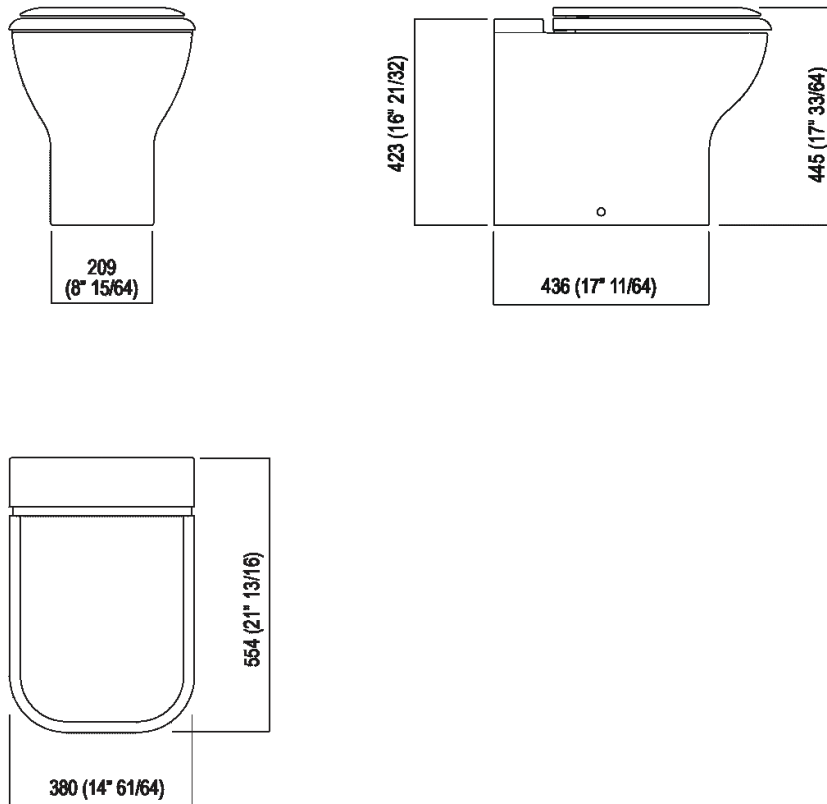

Floor-standing toilet bowl complete with soft-closing resin seat  
 ACER0898W\_

Benedini Associati, 2010

Floor standing WC which reminds the curvy shapes of bygone times.

**Finiture**

-  Matt white
-  White/dark grey
-  White/light grey
-  Glossy white

**Materiali**

-  Ceramic

Flushdown ceramic bowl available in white or two colours (exterior in dark grey RAL7021 or light grey RAL7044) with floor drainage. The white version is also available with matt exterior and matt seat. Suitable for jet flush action and flushometer valve, suitable for recessed or external cistern; complete with seat in resin with soft-closing mechanism and fixing kit. To be used with Geberit built-in cisterns: Combifix and Duofix mod. Sigma 8 and Sigma 12. The metal support bracket AMET0315 or another compatible system is mandatory.

Altezza:	44.6 cm	17"1/2 inches
Larghezza:	38 cm	14"15/16 inches
Peso:	25 kg	55 lbs
Profondità :	55.4 cm	21"3/4 inches
Confezione:	66 x 48 x 54 cm	26" x 18"7/8 x 21"1/4 inches
Peso della confezione:	28 kg	62 lbs

**Main dimensions**

**Installation notes**