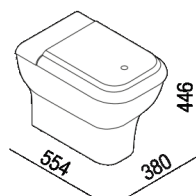

Floor-standing toilet bowl complete with soft-closing resin seat  
 ACER0898W\_

Benedini Associati, 2010

Floor standing WC which reminds the curvy shapes of bygone times.

**Finiture**

-  Matt white
-  White/dark grey
-  White/light grey
-  Glossy white

**Materiali**

-  Ceramic

Flushdown ceramic bowl available in white or two colours (exterior in dark grey RAL7021 or light grey RAL7044) with floor drainage. The white version is also available with matt exterior and matt seat. Suitable for jet flush action and flushometer valve, suitable for recessed or external cistern; complete with seat in resin with soft-closing mechanism and fixing kit. To be used with Geberit built-in cisterns: Combifix and Duofix mod. Sigma 8 and Sigma 12. The metal support bracket AMET0315 or another compatible system is mandatory.

Altezza:	44.6 cm	17"1/2 inches
Larghezza:	38 cm	14"15/16 inches
Peso:	25 kg	55 lbs
Profondità :	55.4 cm	21"3/4 inches
Confezione:	66 x 48 x 54 cm	26" x 18"7/8 x 21"1/4 inches
Peso della confezione:	28 kg	62 lbs

**Main dimensions**

**Installation notes**