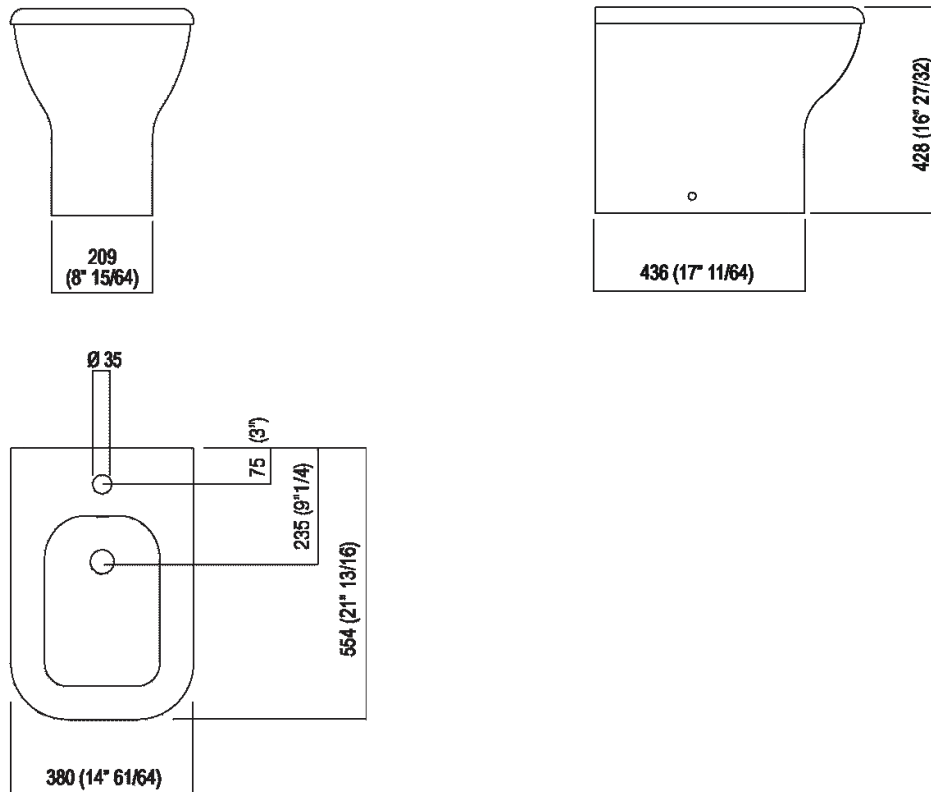

Floor-standing bidet  
 ACER0898B\_

Benedini Associati, 2010

Floor standing bidet which reminds the curvy shapes of bygone times.

**Finiture**

-  Matt white
-  White/dark grey
-  White/light grey
-  Glossy white

**Materiali**

-  Ceramic

Ceramic bidet available in white or two coloured (exterior in dark grey RAL7021 or light grey RAL 7044), with tap hole; with overflow hole complete with polished stainless-steel collar and fixing kit. The white version is also available with matt exterior. Designed for waste .MET0346P or .MET0562.

Altezza:	42.8 cm	16" 7/8 inches
Larghezza:	38 cm	14"15/16 inches
Peso:	23 kg	51 lbs
Profondità :	55.4 cm	21" 3/4 inches
Capacità:	8 l	2 gal
Confezione:	66 x 48 x 54 cm	26" x 18" 7/8 x 21" 1/4 inches
Peso della confezione:	26 kg	57 lbs

**Main dimensions**

Installation notes

\*h.consigliata / advised h.