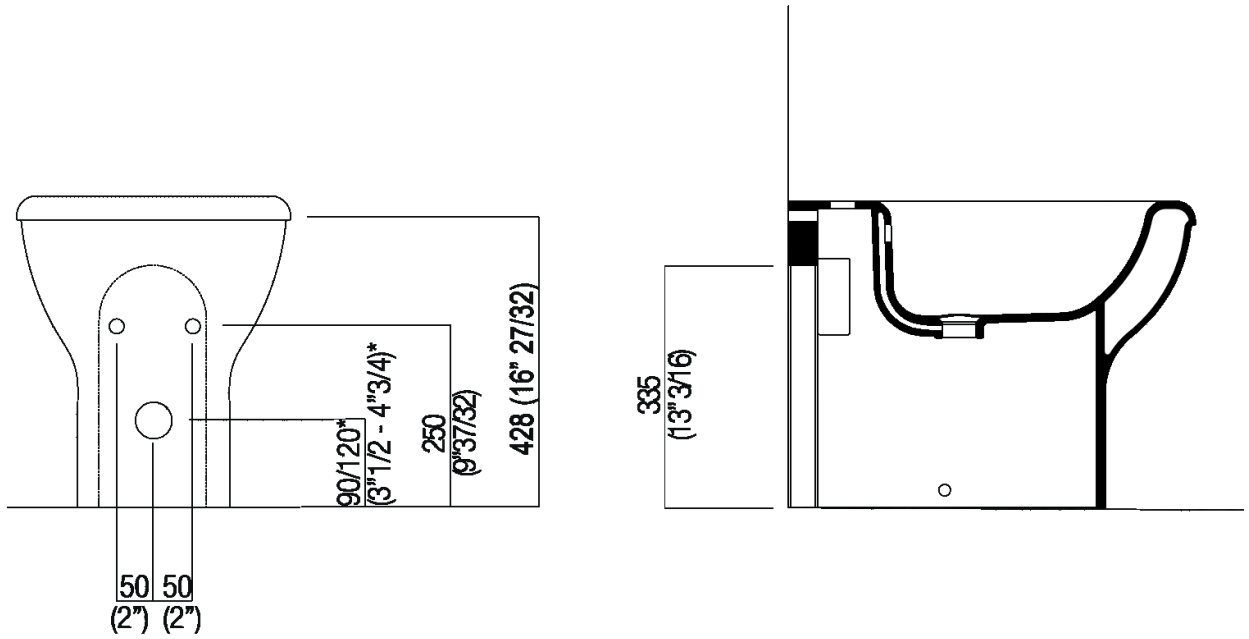

**Materiali**

-  Ceramic

Ceramic bidet available in white or two coloured (exterior in dark grey RAL7021 or light grey RAL 7044), with tap hole; with overflow hole complete with polished stainless-steel collar and fixing kit. The white version is also available with matt exterior. Designed for waste .MET0346P or .MET0562.

Altezza:	42.8 cm	16" 7/8 inches
Larghezza:	38 cm	14"15/16 inches
Peso:	23 kg	51 lbs
Profondità :	55.4 cm	21" 3/4 inches
Capacità:	8 l	2 gal
Confezione:	66 x 48 x 54 cm	26" x 18" 7/8 x 21" 1/4 inches
Peso della confezione:	26 kg	57 lbs

**Main dimensions**

Installation notes

\*h.consigliata / advised h.