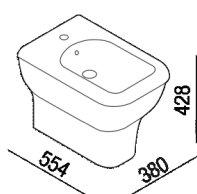

Floor-standing bidet  
 ACER0898B\_

Benedini Associati, 2010

Floor standing bidet which reminds the curvy shapes of bygone times.

**Finiture**

-  Matt white
-  White/dark grey
-  White/light grey
-  Glossy white

**Materiali**

-  Ceramic

Ceramic bidet available in white or two coloured (exterior in dark grey RAL7021 or light grey RAL 7044), with tap hole; with overflow hole complete with polished stainless-steel collar and fixing kit. The white version is also available with matt exterior. Designed for waste .MET0346P or .MET0562.

Altezza:	42.8 cm	16" 7/8 inches
Larghezza:	38 cm	14"15/16 inches
Peso:	23 kg	51 lbs
Profondità :	55.4 cm	21" 3/4 inches
Capacità:	8 l	2 gal
Confezione:	66 x 48 x 54 cm	26" x 18" 7/8 x 21" 1/4 inches
Peso della confezione:	26 kg	57 lbs

**Main dimensions**

Installation notes

\*h.consigliata / advised h.