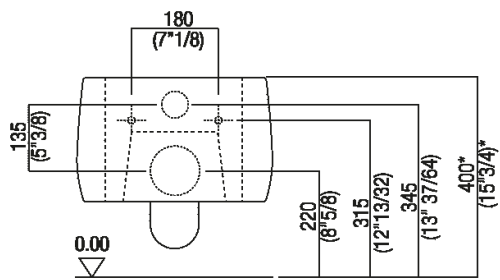

Rimless WC complete with seat with soft-closing mechanism
 ACER0895WRR_

Patricia Urquiola, 2019

Round shaped wall mounted WC.

Wall mounted rimless flushdown ceramic bowl available in white or two-coloured (with grey external surface RAL7021), with wall drainage. The white version is also available with matt exterior and matt seat. Suitable for jet flush action and flushometer valve, suitable for wall recessed or external cistern; complete with polyester seat with soft-closing mechanism with quick release. To be used with Geberit built-in cisterns: Combifix and Duofix mod. Sigma 8 and Sigma 12. Fixing kit included. It is mandatory to use the metal support bracket for built-in fixtures, AMET0315, or another compatible system.

Finiture

-  Matt white
-  White/dark grey
-  Glossy white

Materiali

-  Ceramic

Altezza:	25.5 cm	10" 3/64 inches
Larghezza:	39 cm	15" 23/64 inches
Peso:	21 kg	46 lbs
Profondità :	53 cm	20" 55/64 inches
Confezione:	47 x 68 x 42 cm	18" 4/8 x 26" 6/8 x 16" 4/8 inches
Peso della confezione:	30 kg	66 lbs

Main dimensions

Installation notes

*h.consigliata / advised h.