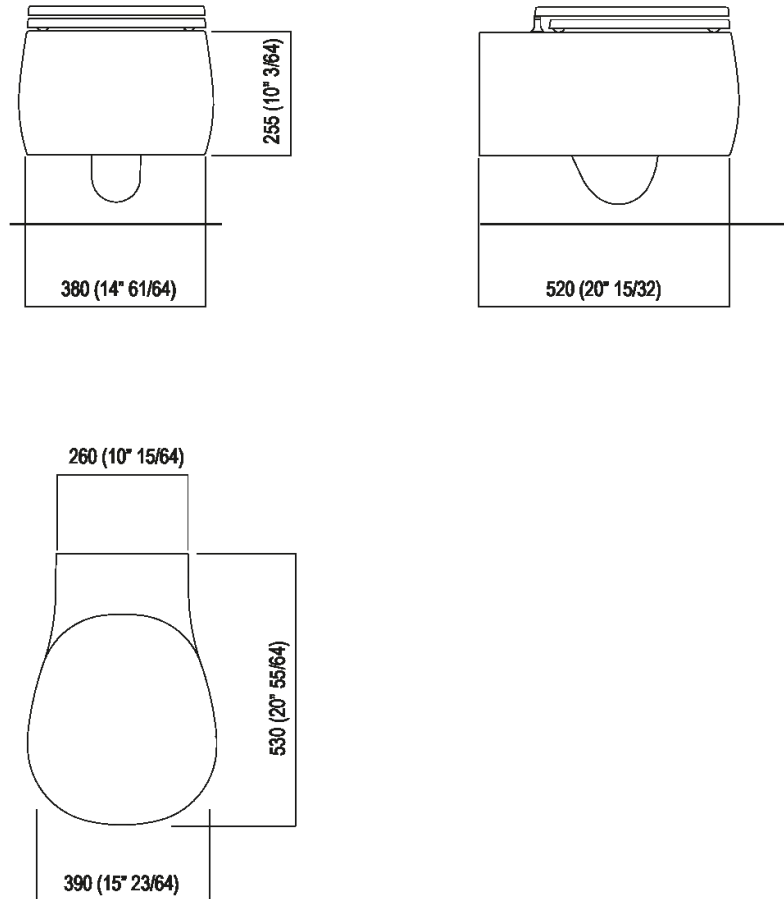

Rimless WC complete with seat with soft-closing mechanism
 ACER0895WRR_

Patricia Urquiola, 2019

Round shaped wall mounted WC.

Wall mounted rimless flushdown ceramic bowl available in white or two-coloured (with grey external surface RAL7021), with wall drainage. The white version is also available with matt exterior and matt seat. Suitable for jet flush action and flushometer valve, suitable for wall recessed or external cistern; complete with polyester seat with soft-closing mechanism with quick release. To be used with Geberit built-in cisterns: Combifix and Duofix mod. Sigma 8 and Sigma 12. Fixing kit included. It is mandatory to use the metal support bracket for built-in fixtures, AMET0315, or another compatible system.

Finiture

-  Matt white
-  White/dark grey
-  Glossy white

Materiali

-  Ceramic

Altezza:	25.5 cm	10" 3/64 inches
Larghezza:	39 cm	15" 23/64 inches
Peso:	21 kg	46 lbs
Profondità :	53 cm	20" 55/64 inches
Confezione:	47 x 68 x 42 cm	18" 4/8 x 26" 6/8 x 16" 4/8 inches
Peso della confezione:	30 kg	66 lbs

Main dimensions

Installation notes

*h.consigliata / advised h.