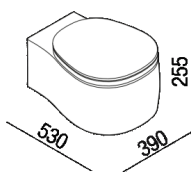

Rimless WC complete with seat with soft-closing mechanism
 ACER0895WRR_

Patricia Urquiola, 2019

Round shaped wall mounted WC.

Wall mounted rimless flushdown ceramic bowl available in white or two-coloured (with grey external surface RAL7021), with wall drainage. The white version is also available with matt exterior and matt seat. Suitable for jet flush action and flushometer valve, suitable for wall recessed or external cistern; complete with polyester seat with soft-closing mechanism with quick release. To be used with Geberit built-in cisterns: Combifix and Duofix mod. Sigma 8 and Sigma 12. Fixing kit included. It is mandatory to use the metal support bracket for built-in fixtures, AMET0315, or another compatible system.

Finiture

-  Matt white
-  White/dark grey
-  Glossy white

Materiali

-  Ceramic

Altezza:	25.5 cm	10" 3/64 inches
Larghezza:	39 cm	15" 23/64 inches
Peso:	21 kg	46 lbs
Profondità :	53 cm	20" 55/64 inches
Confezione:	47 x 68 x 42 cm	18" 4/8 x 26" 6/8 x 16" 4/8 inches
Peso della confezione:	30 kg	66 lbs

Main dimensions

Installation notes

*h.consigliata / advised h.